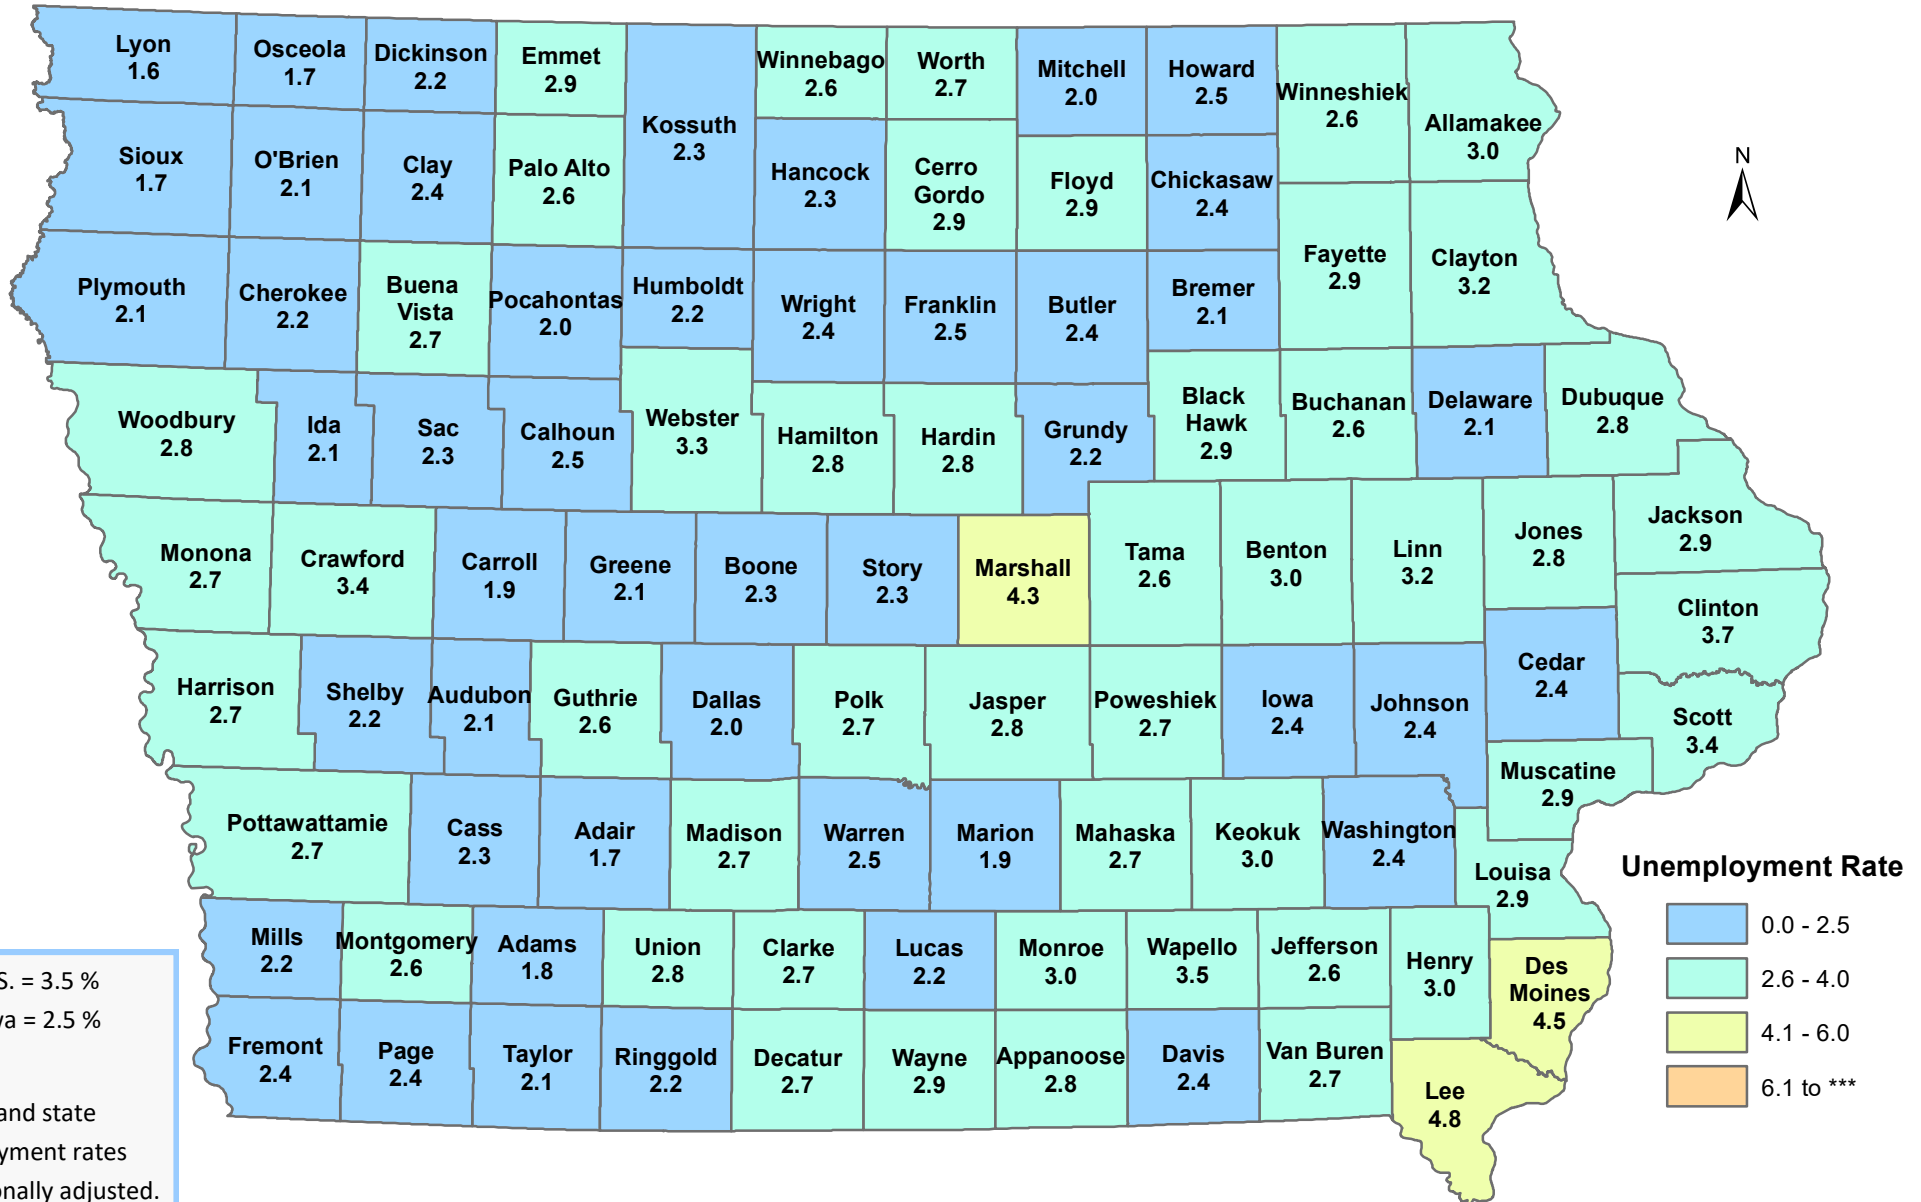

# Iowa Unemployment Rates by County

## July 2022

U.S. = 3.5 %  
Iowa = 2.5 %

**NOTE:**  
The U.S. and state unemployment rates are seasonally adjusted.  
County unemployment rates are *not* seasonally adjusted.

Source: Labor Market Information Division, Iowa Workforce Development