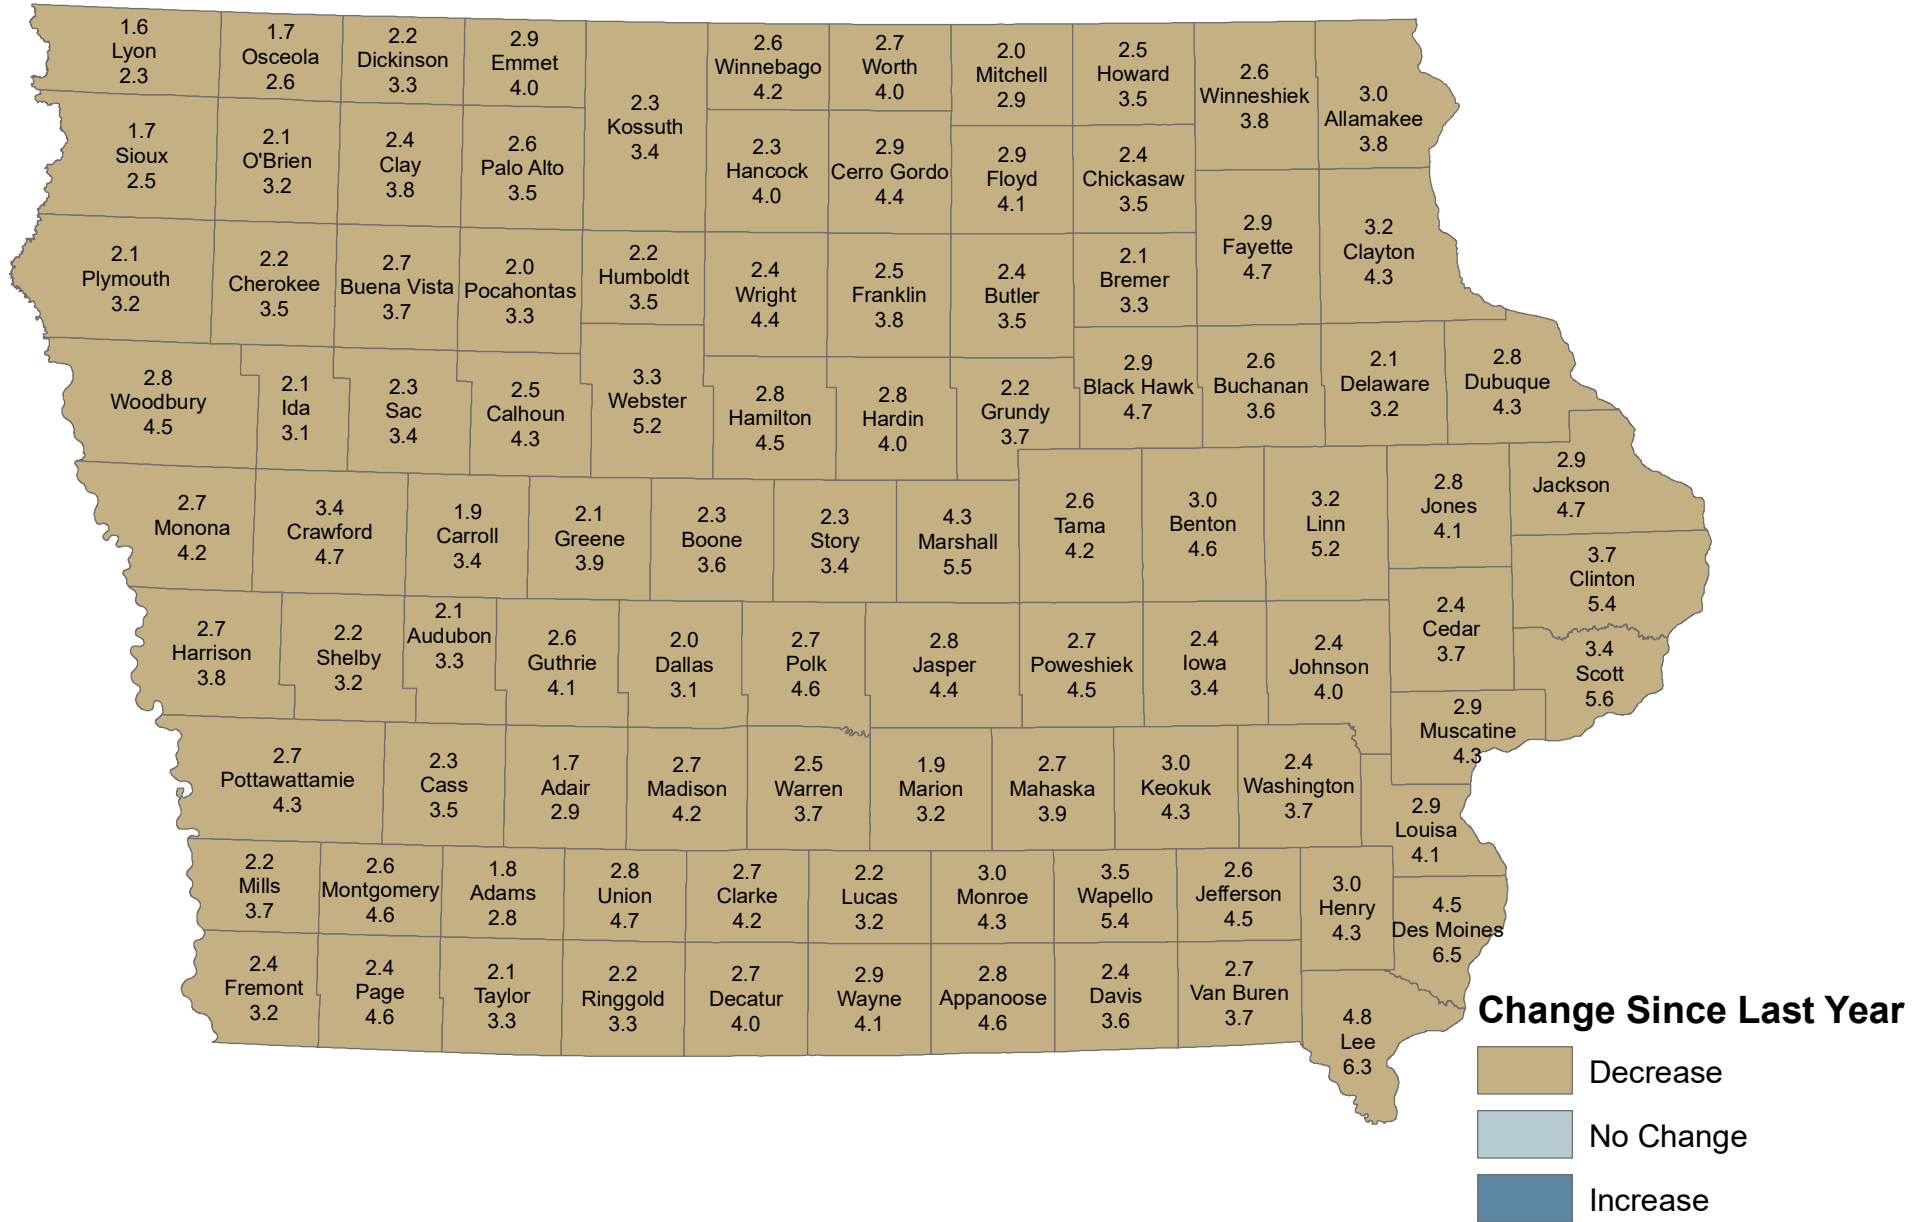

# Unemployment Rates for Iowa Counties for July

July 2022 (Rate Above) and July 2021 (Rate Below)

Source: Labor Market Information Division, Iowa Workforce Development