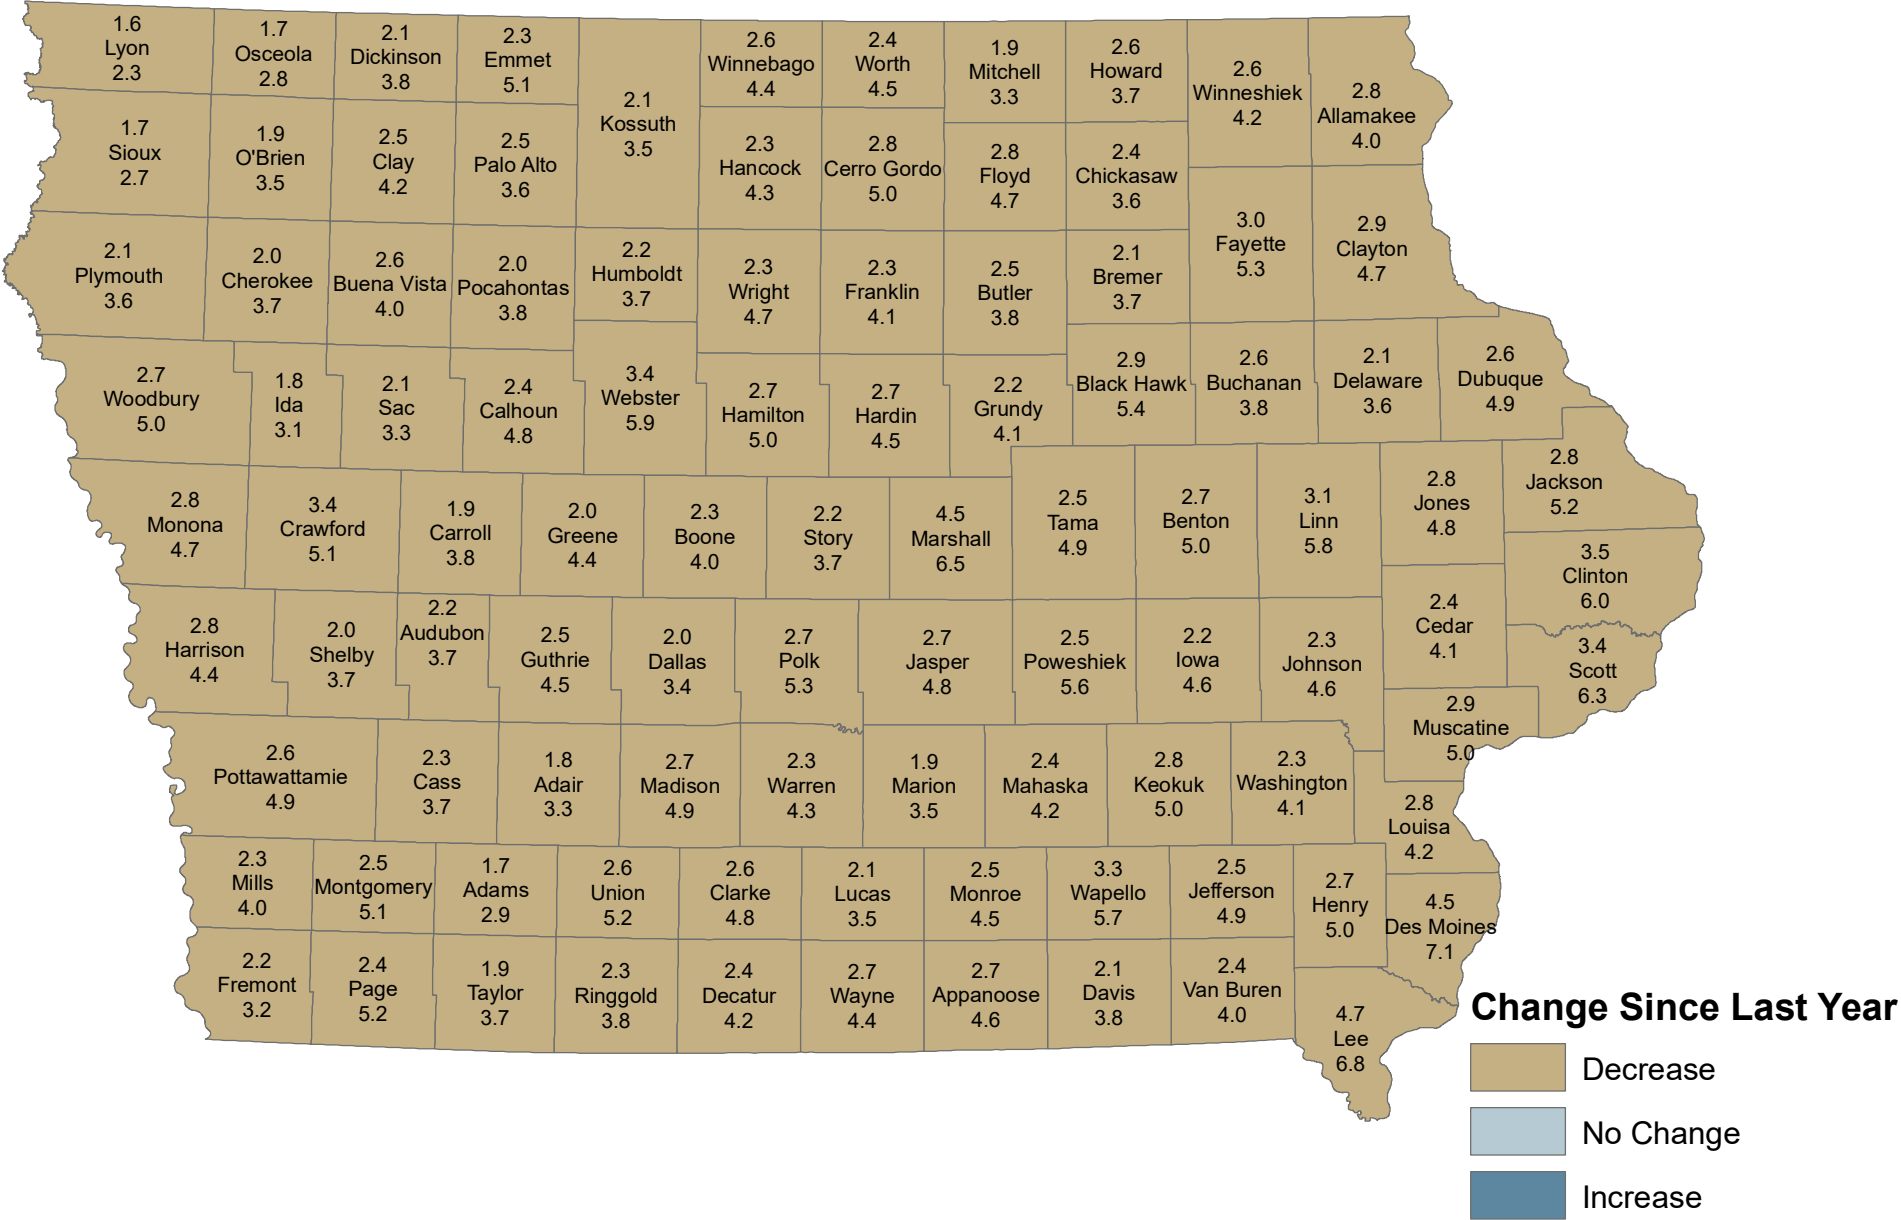

# Unemployment Rates for Iowa Counties for June

June 2022 (Rate Above) and June 2021 (Rate Below)

Source: Labor Market Information Division, Iowa Workforce Development