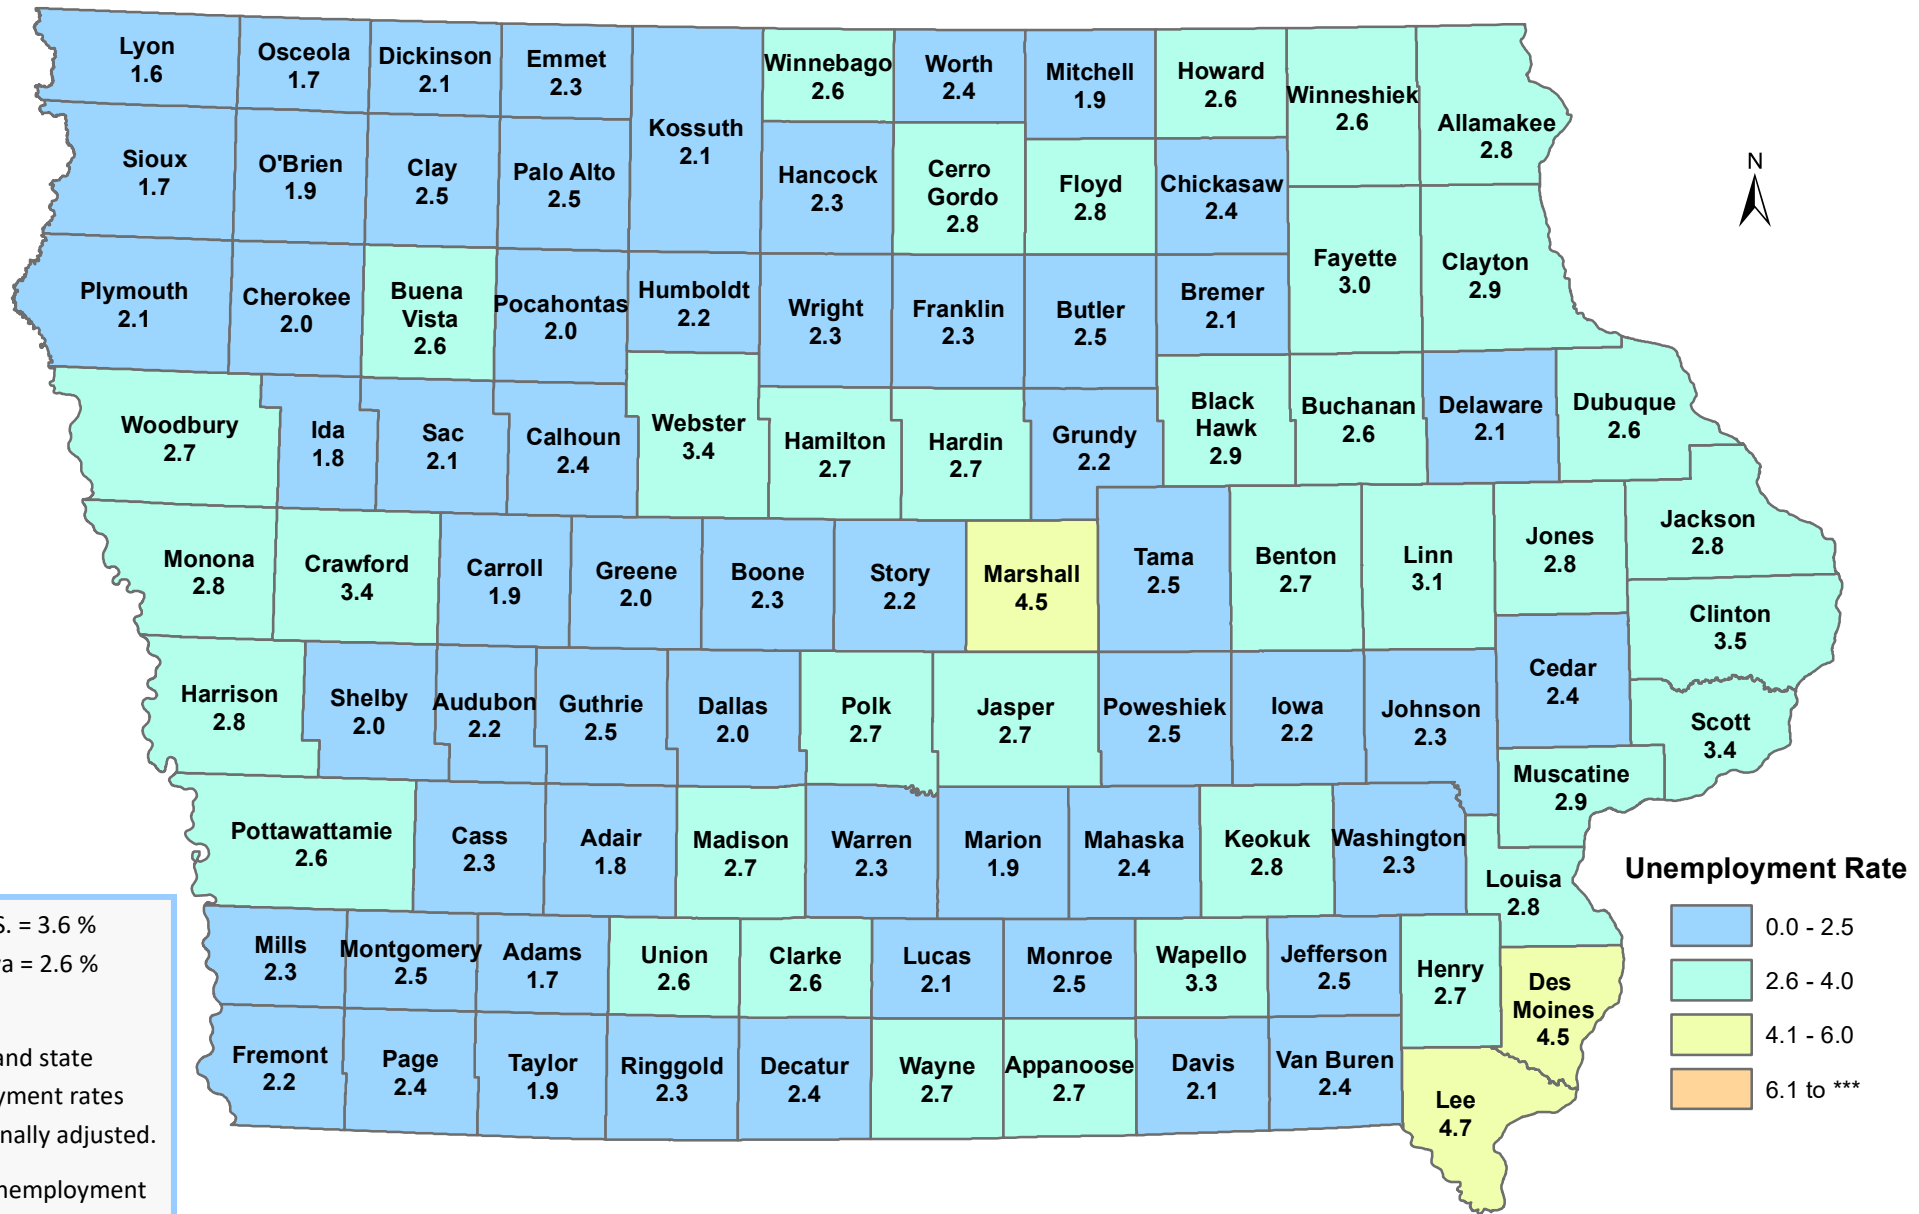

Iowa Unemployment Rates by County

June 2022

U.S. = 3.6 %
Iowa = 2.6 %

NOTE:
The U.S. and state unemployment rates are seasonally adjusted.
County unemployment rates are *not* seasonally adjusted.

Source: Labor Market Information Division, Iowa Workforce Development