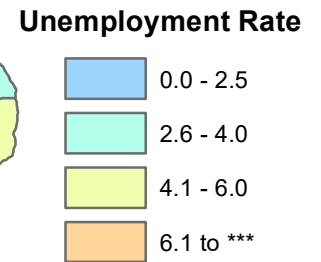

Iowa Unemployment Rates by County

June 2022

U.S. = 3.6 %
Iowa = 2.6 %

NOTE:
The U.S. and state unemployment rates are seasonally adjusted.
County unemployment rates are *not* seasonally adjusted.

Source: Labor Market Information Division, Iowa Workforce Development