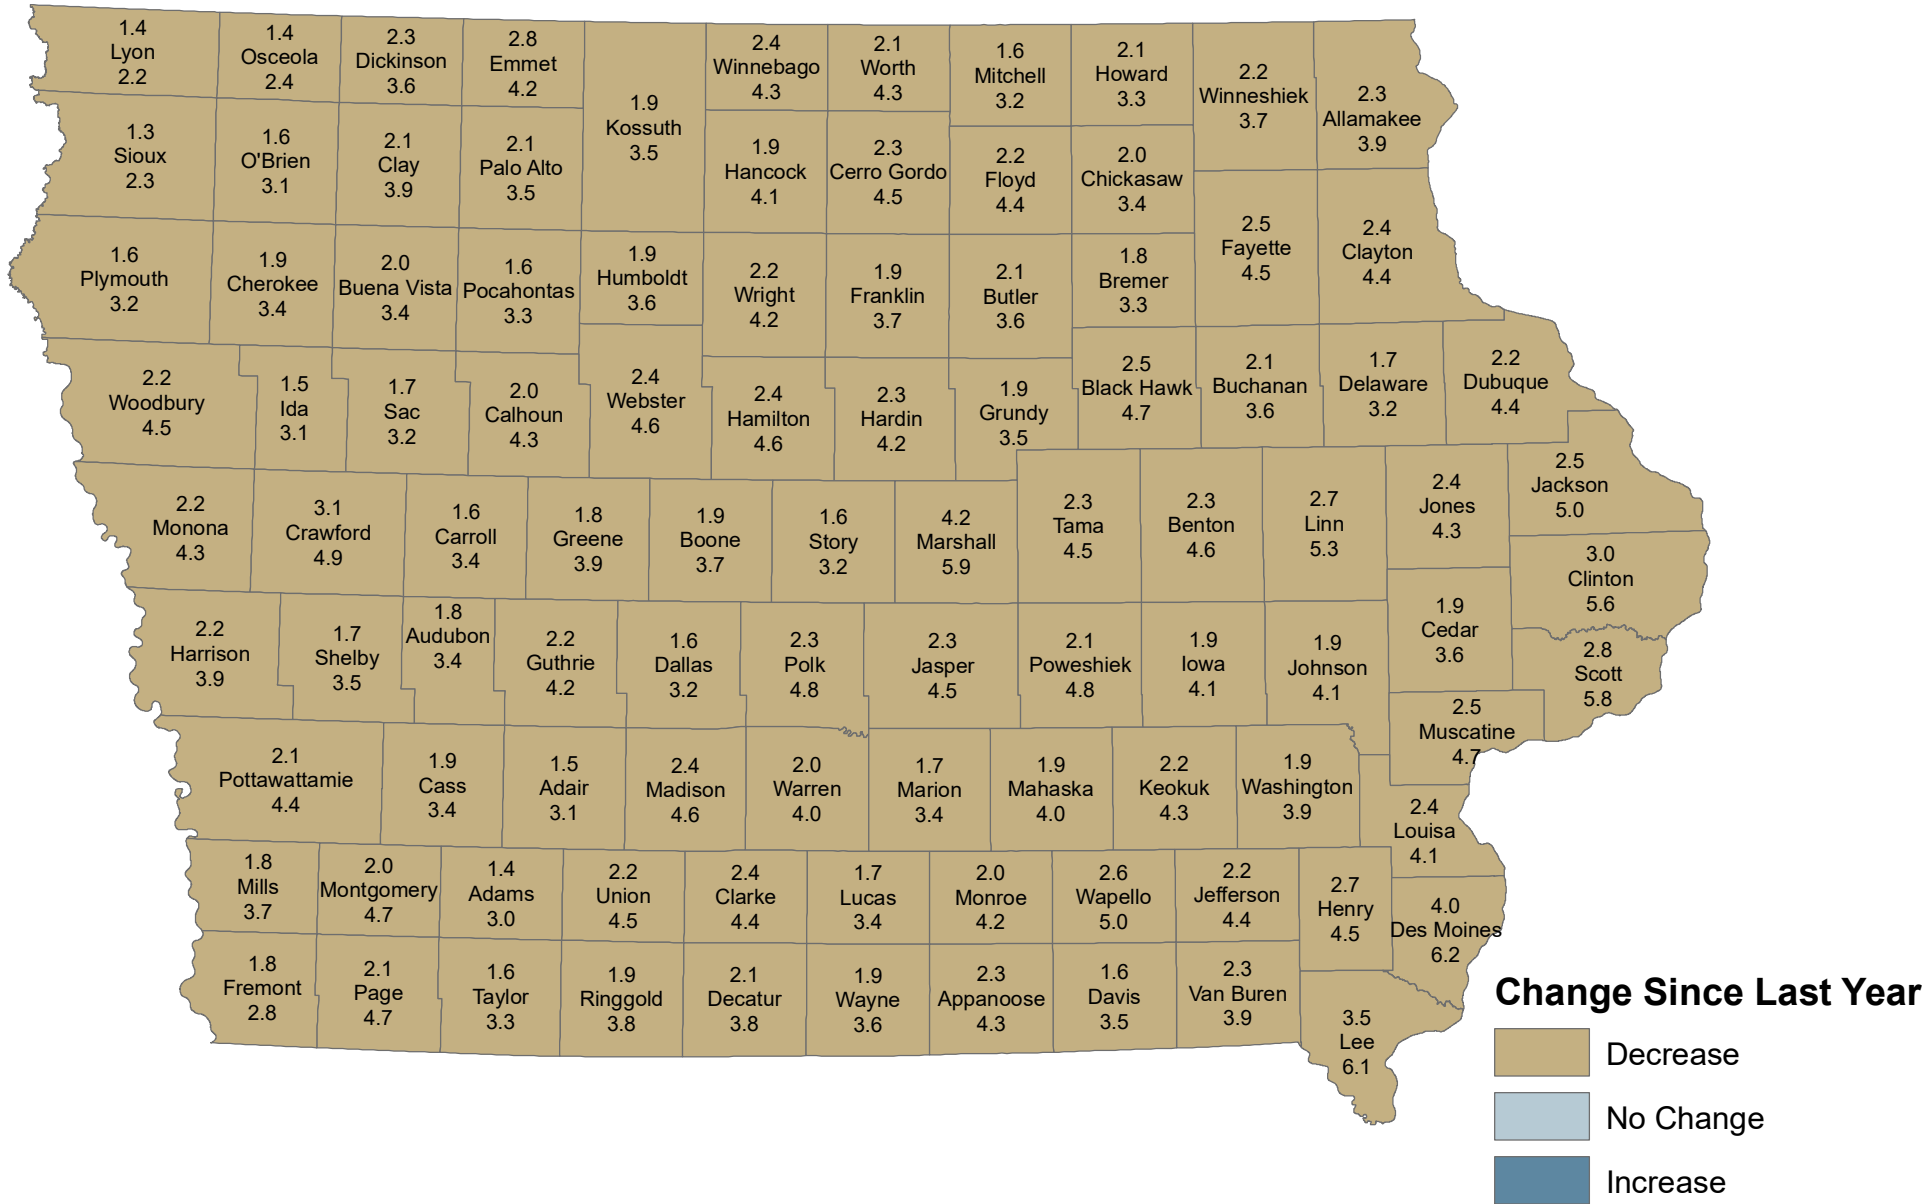

# Unemployment Rates for Iowa Counties for May

May 2022 (Rate Above) and May 2021 (Rate Below)

Source: Labor Market Information Division, Iowa Workforce Development