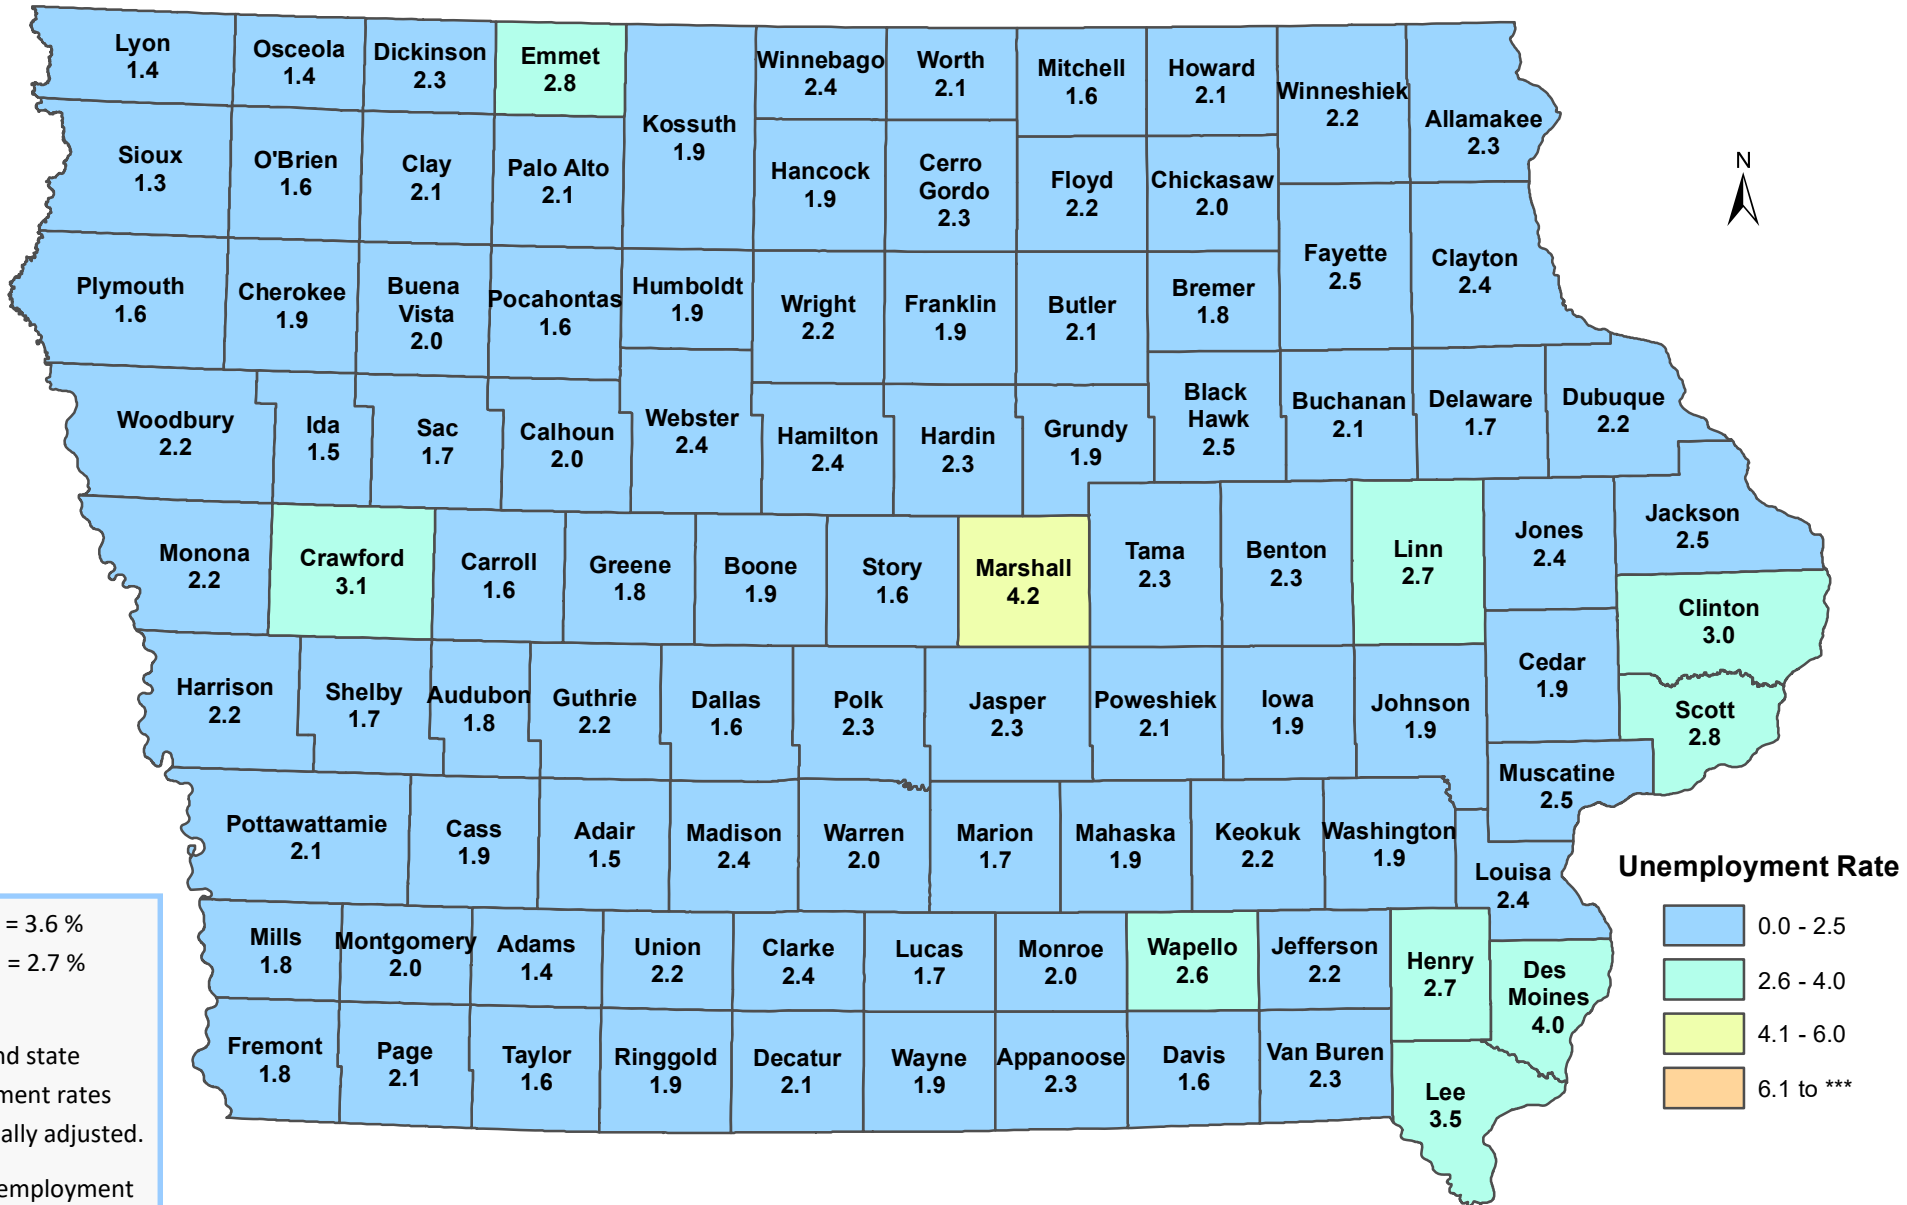

# Iowa Unemployment Rates by County

## May 2022

U.S. = 3.6 %  
Iowa = 2.7 %

**NOTE:**  
The U.S. and state unemployment rates are seasonally adjusted.  
County unemployment rates are *not* seasonally adjusted.

Source: Labor Market Information Division, Iowa Workforce Development