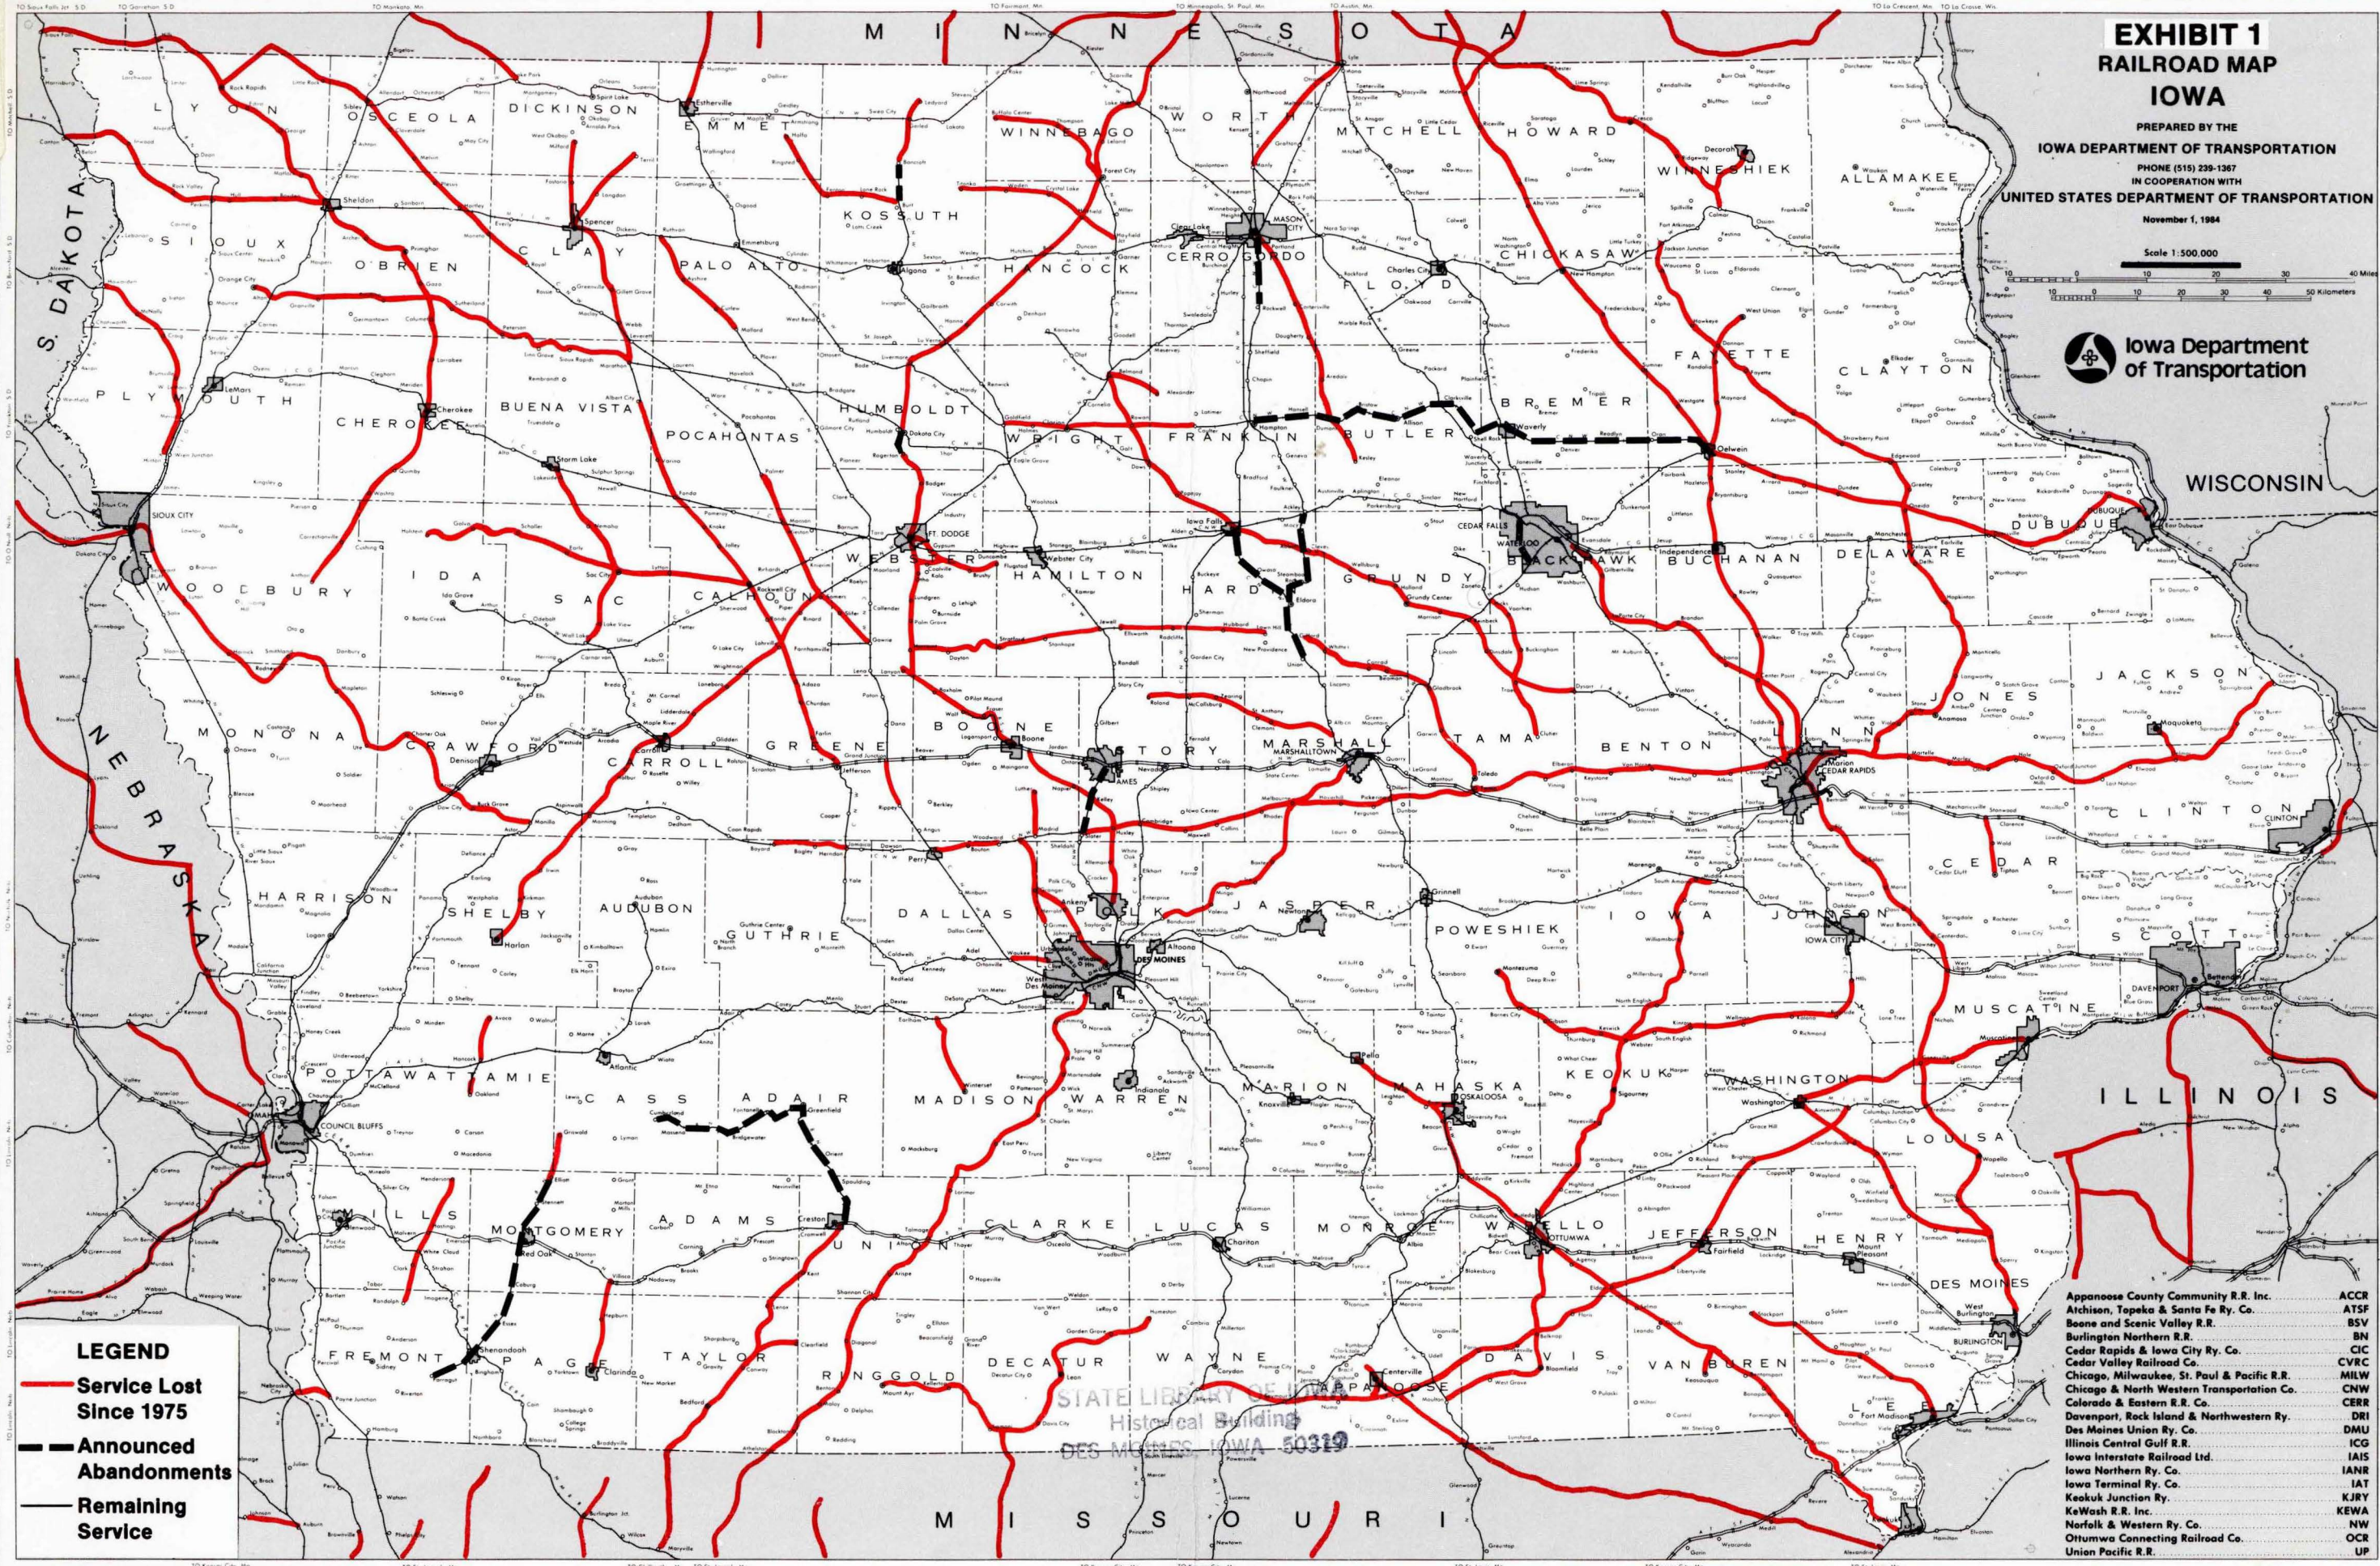

17
T772PR
7:R152
1984/3

EXHIBIT 1 RAILROAD MAP IOWA

PREPARED BY THE
IOWA DEPARTMENT OF TRANSPORTATION
PHONE (515) 239-1367
IN COOPERATION WITH
UNITED STATES DEPARTMENT OF TRANSPORTATION
November 1, 1984

LEGEND

- Service Lost Since 1975
- - - Announced Abandonments
- Remaining Service

Appanoose County Community R.R. Inc.	ACCR
Atchison, Topeka & Santa Fe Ry. Co.	ATSF
Boone and Scenic Valley R.R.	BSV
Burlington Northern R.R.	BN
Cedar Rapids & Iowa City Ry. Co.	CIC
Cedar Valley Railroad Co.	CVRC
Chicago, Milwaukee, St. Paul & Pacific R.R.	MILW
Chicago & North Western Transportation Co.	CNW
Colorado & Eastern R.R. Co.	CER
Davenport, Rock Island & Northwestern Ry.	DRI
Des Moines Union Ry. Co.	DMU
Illinois Central Gulf R.R.	ICG
Iowa Interstate Railroad Ltd.	IAIS
Iowa Northern Ry. Co.	IANR
Iowa Terminal Ry. Co.	IAT
Keokuk Junction Ry.	KJRY
KeWash R.R. Inc.	KEWA
Norfolk & Western Ry. Co.	NW
Ottumwa Connecting Railroad Co.	OCR
Union Pacific R.R.	UP