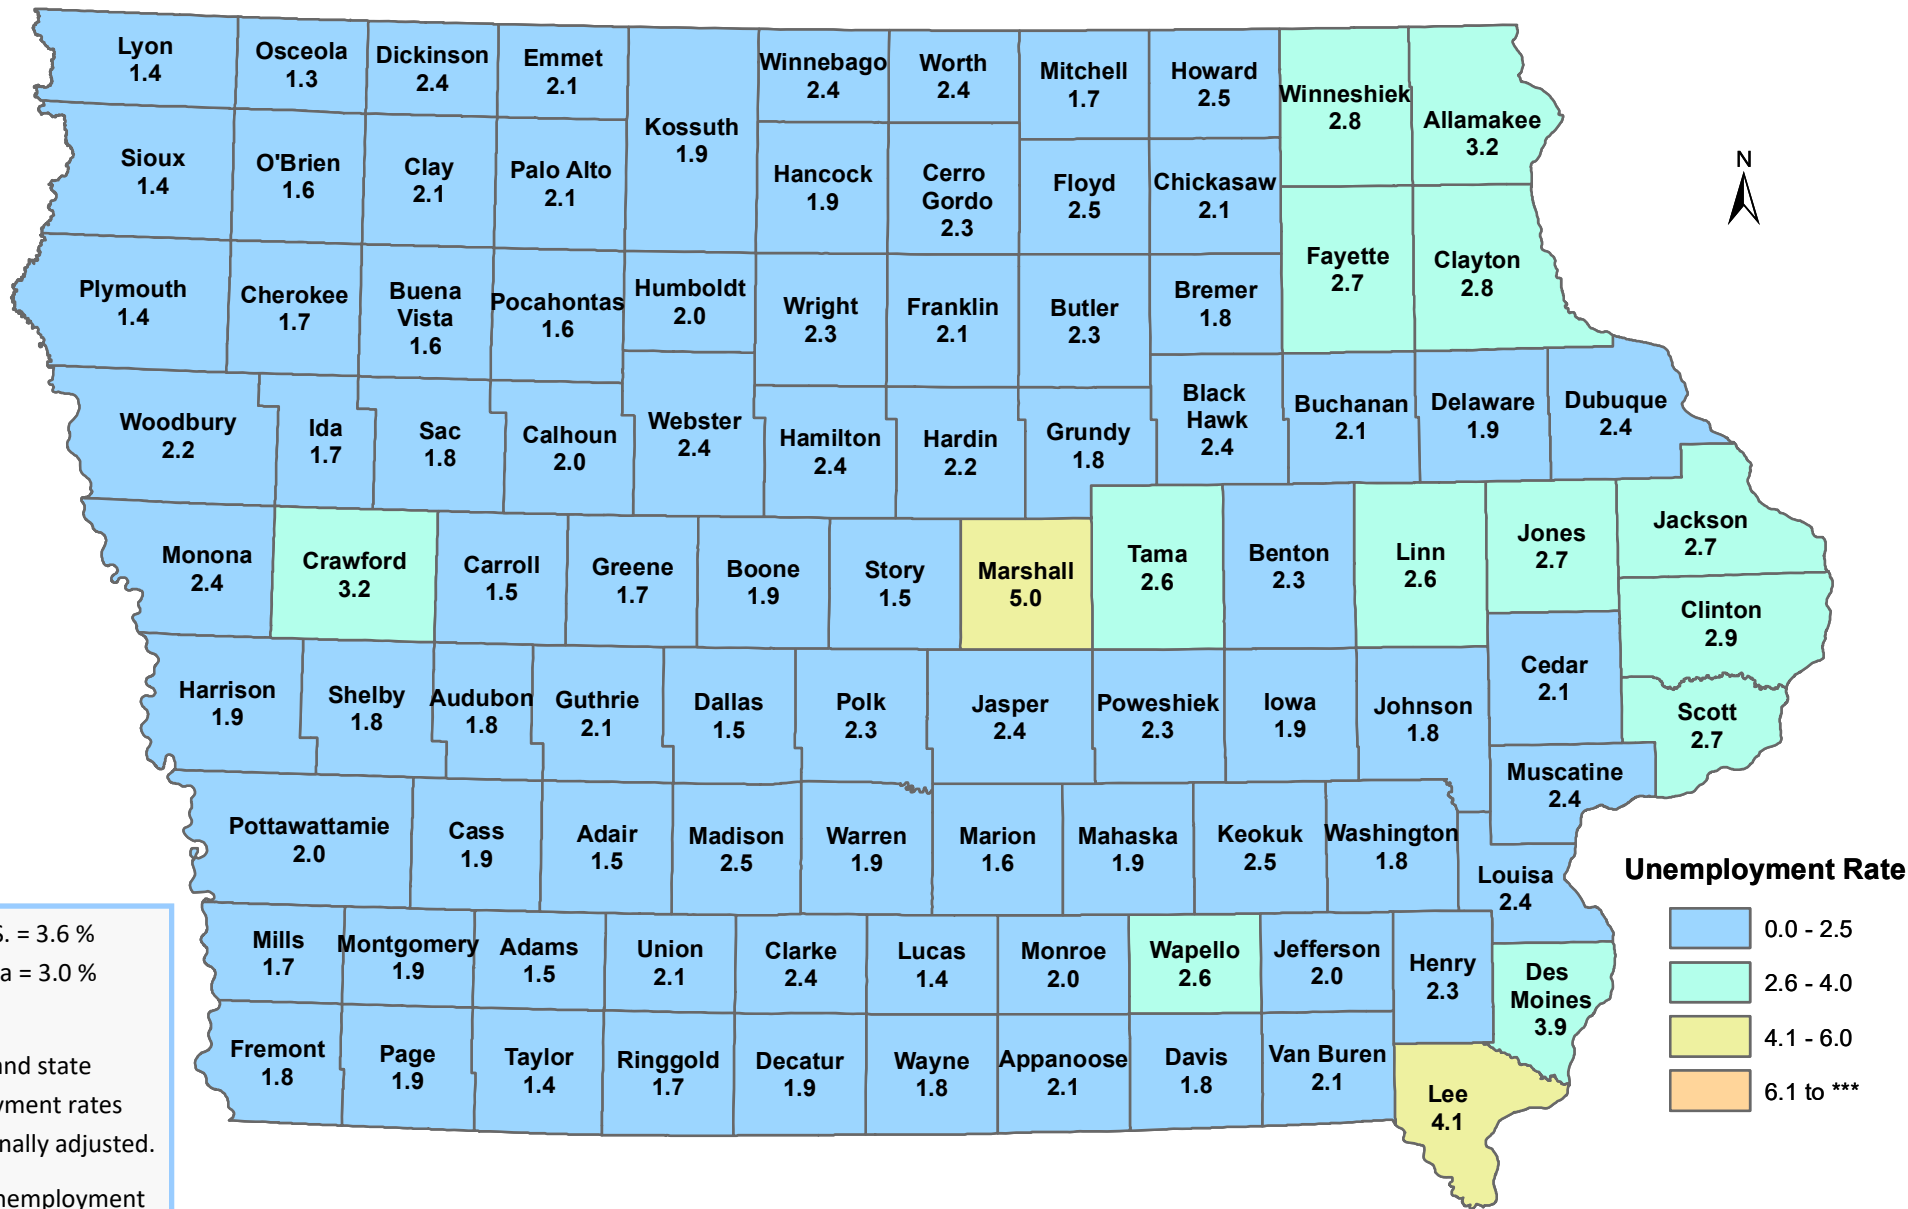

Iowa Unemployment Rates by County

April 2022

U.S. = 3.6 %
Iowa = 3.0 %

NOTE:
The U.S. and state unemployment rates are seasonally adjusted.
County unemployment rates are *not* seasonally adjusted.

Source: Labor Market Information Division, Iowa Workforce Development