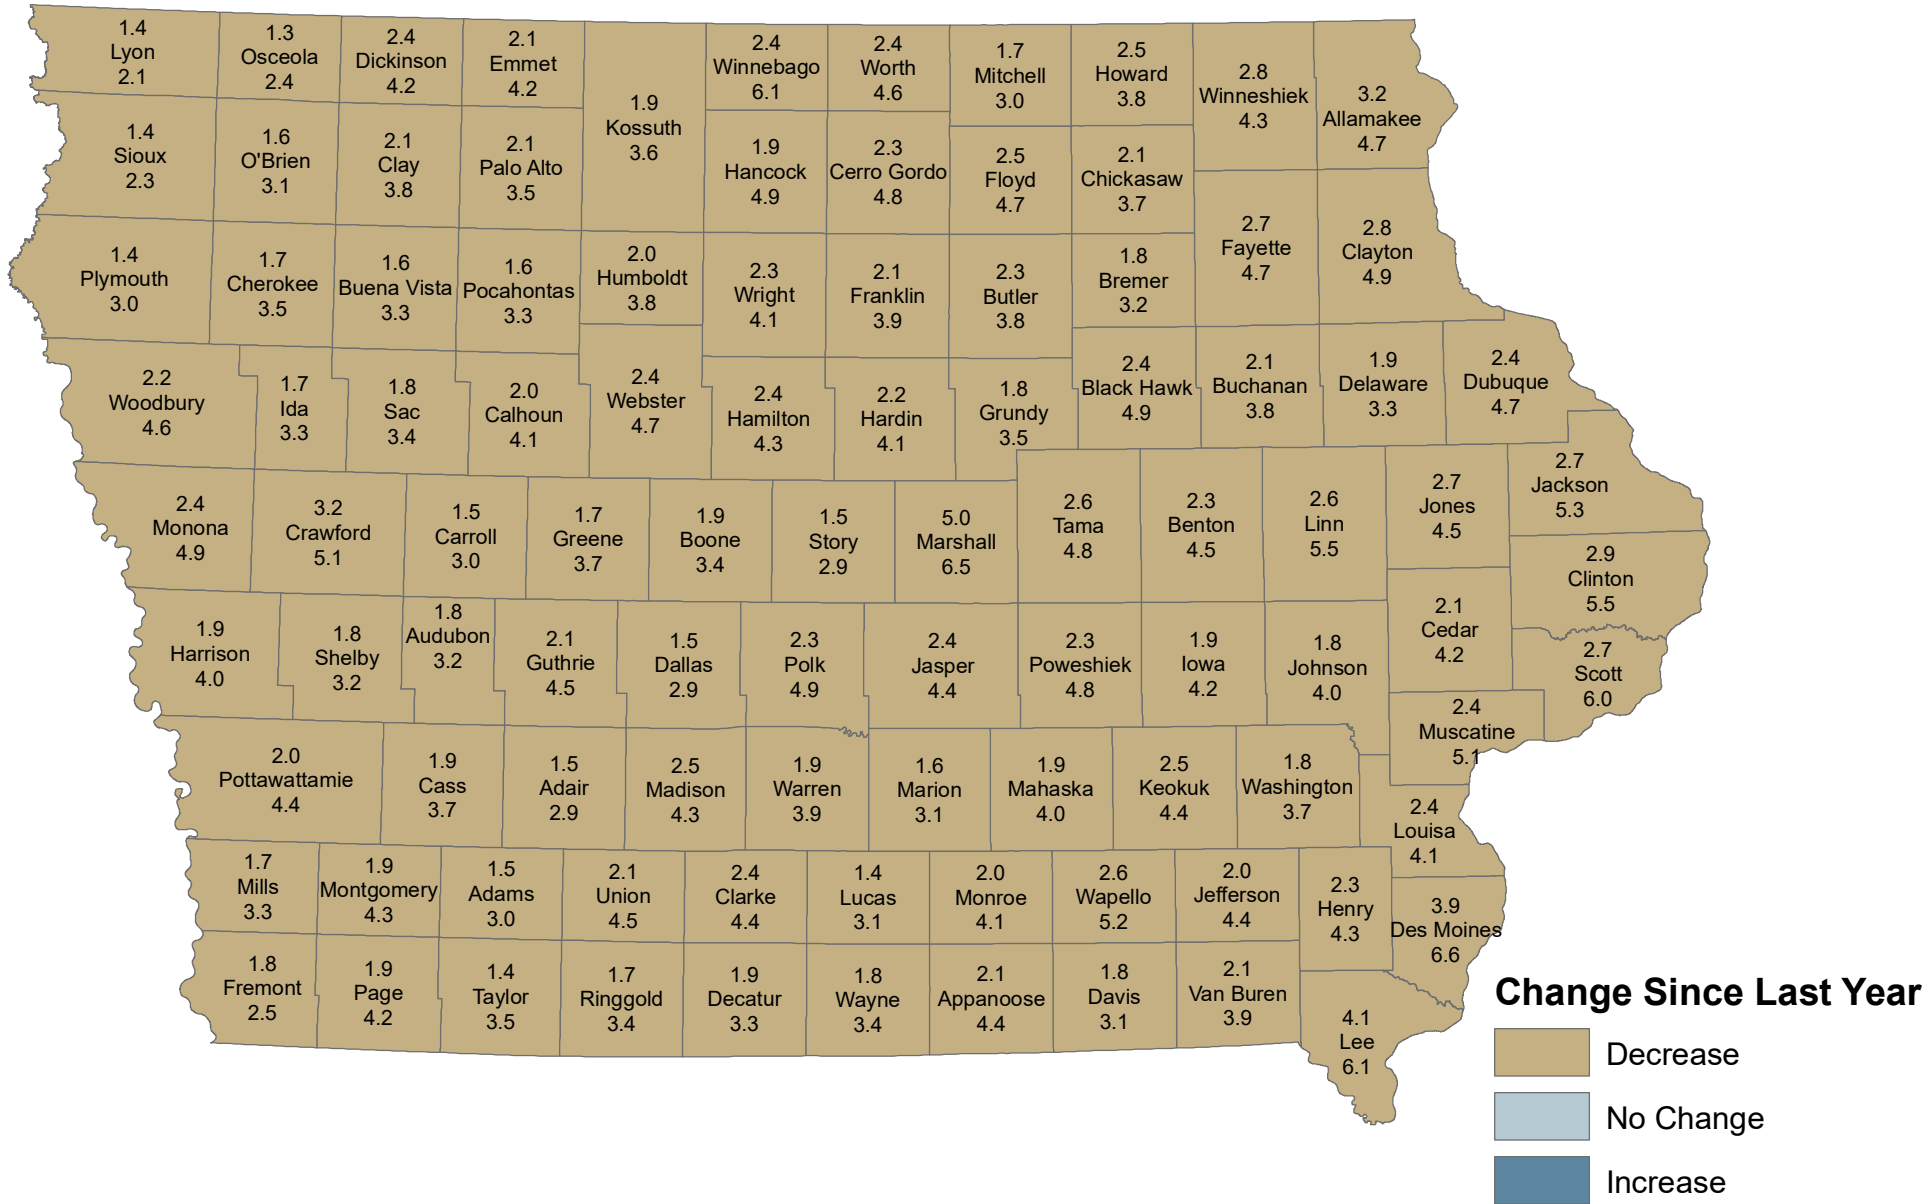

# Unemployment Rates for Iowa Counties for April

April 2022 (Rate Above) and April 2021 (Rate Below)

Source: Labor Market Information Division, Iowa Workforce Development