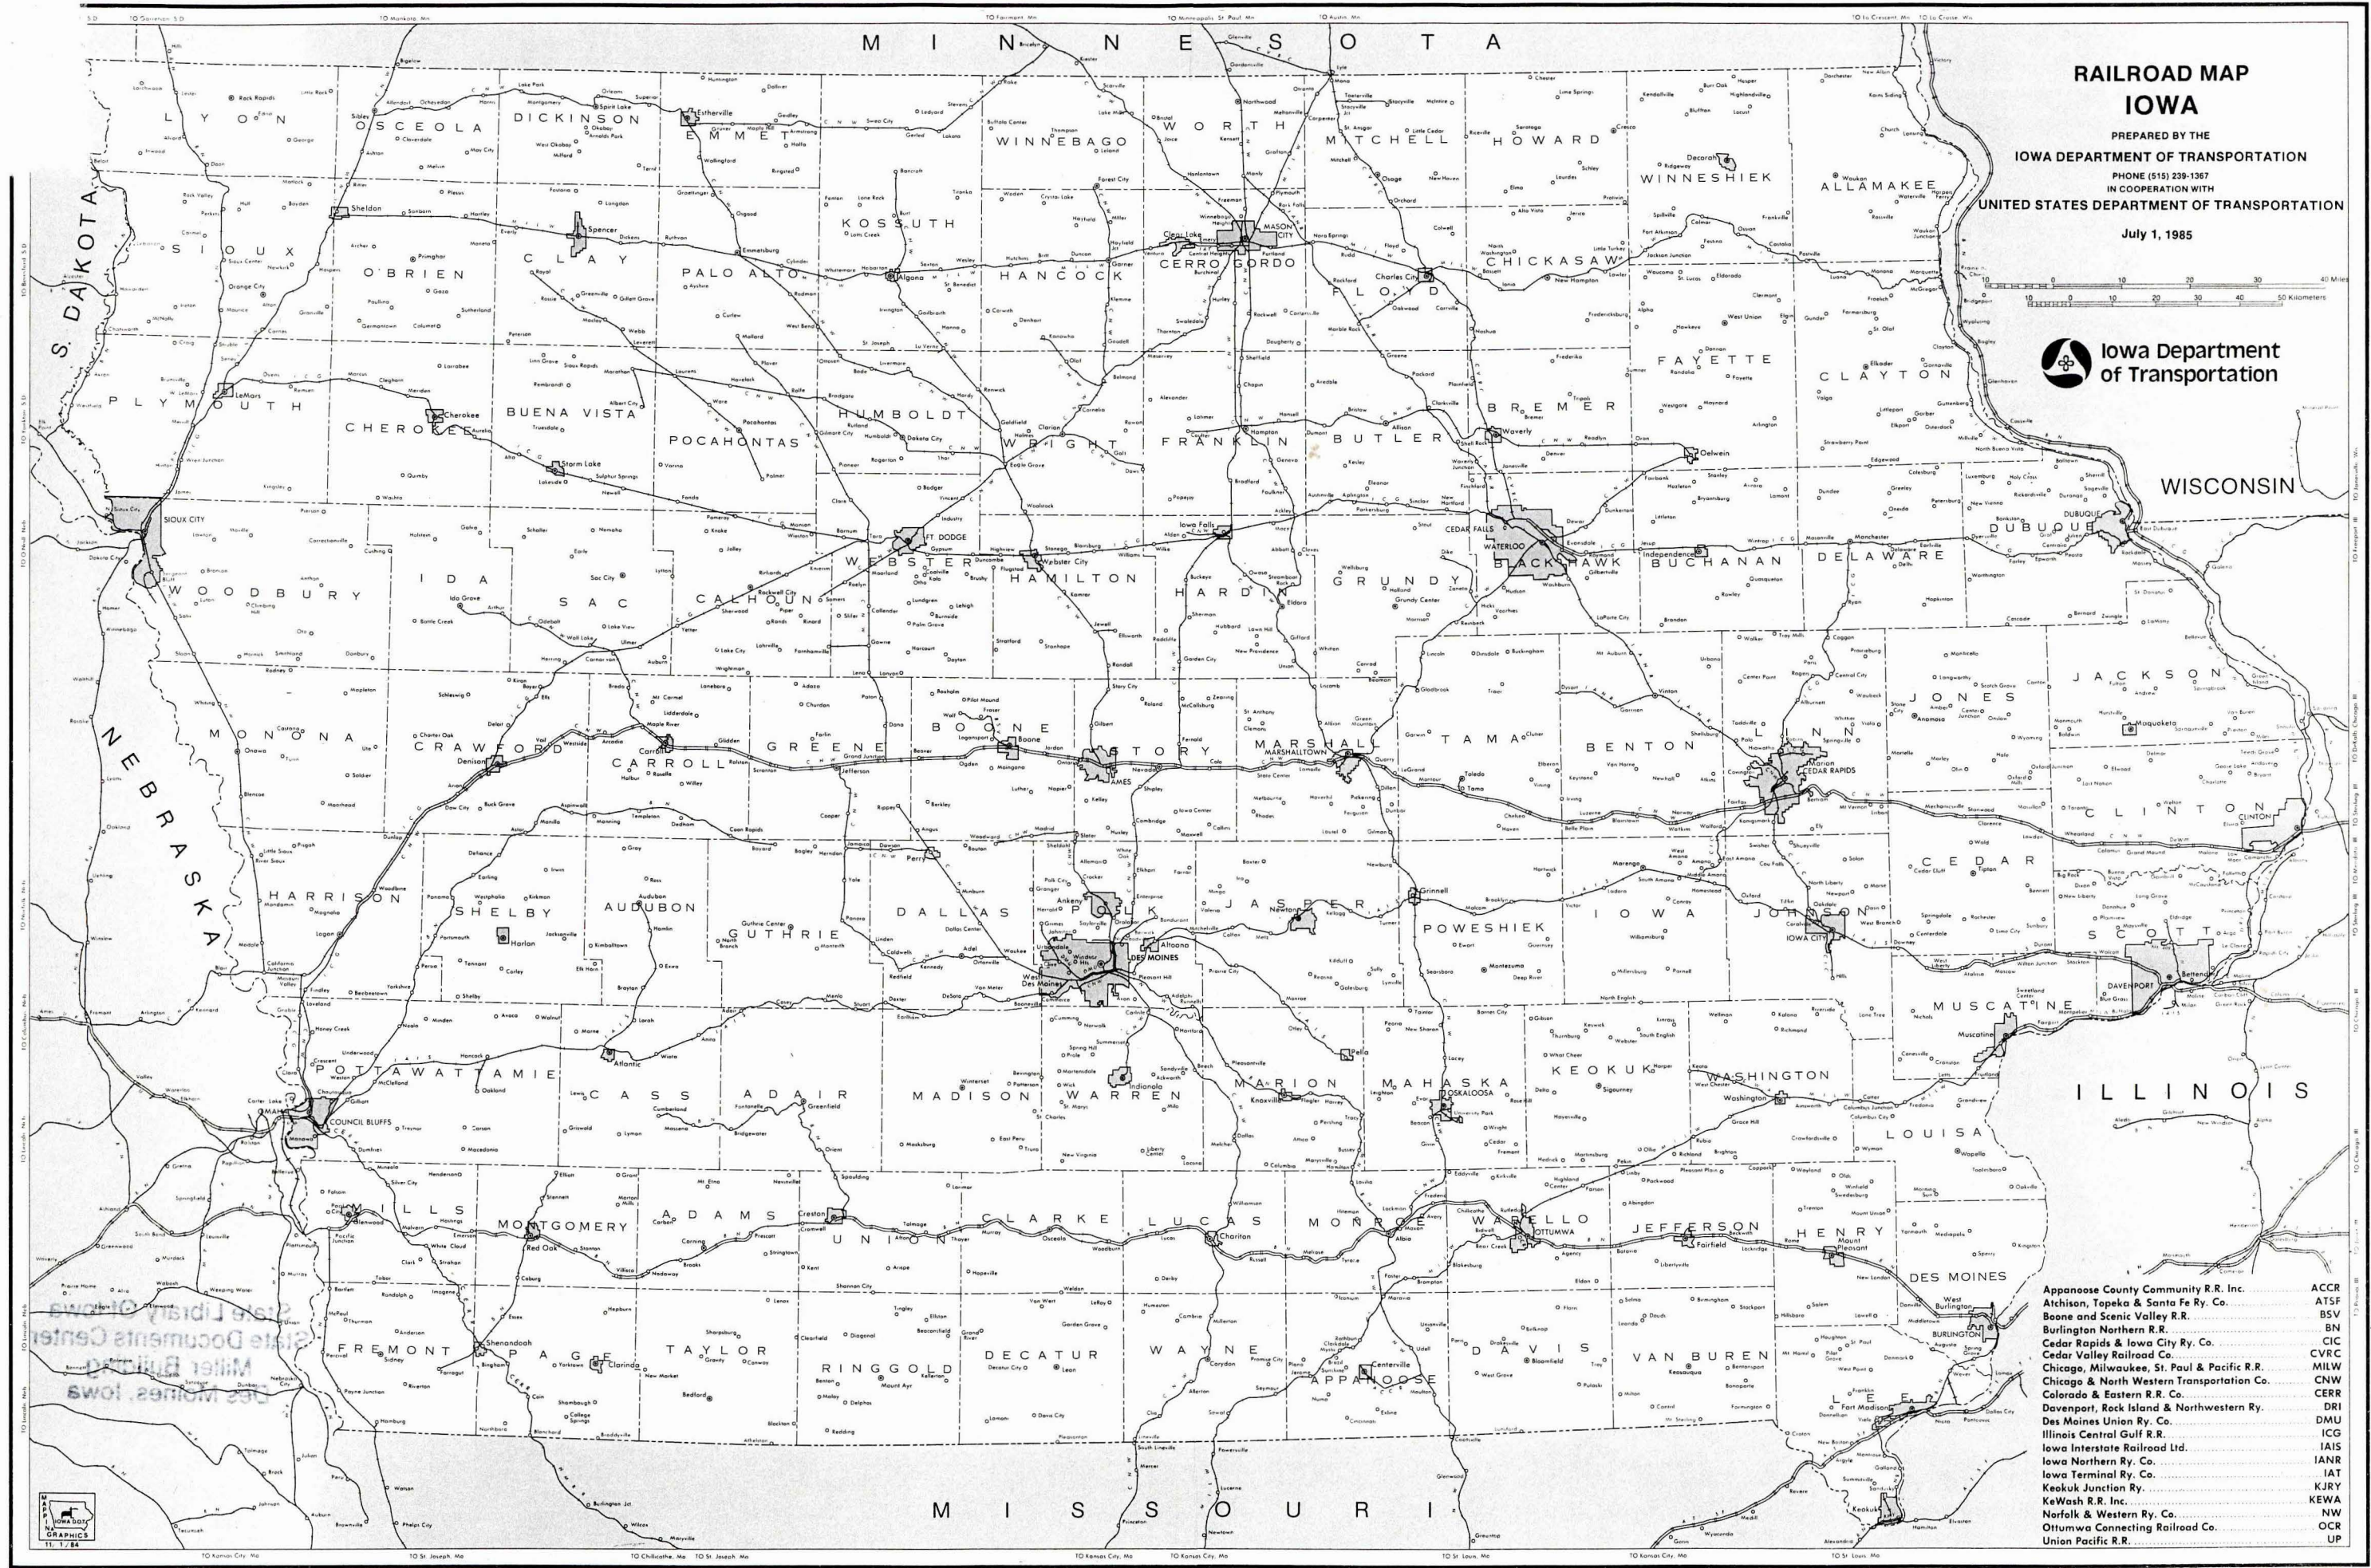

RAILROAD MAP IOWA

PREPARED BY THE
IOWA DEPARTMENT OF TRANSPORTATION
PHONE (515) 239-1367
IN COOPERATION WITH
UNITED STATES DEPARTMENT OF TRANSPORTATION
July 1, 1985

Appanoose County Community R.R. Inc.	ACCR
Atchison, Topeka & Santa Fe Ry. Co.	ATSF
Boone and Scenic Valley R.R.	BSV
Burlington Northern R.R.	BN
Cedar Rapids & Iowa City Ry. Co.	CIC
Cedar Valley Railroad Co.	CVRC
Chicago, Milwaukee, St. Paul & Pacific R.R.	MILW
Colorado & Eastern R.R. Co.	CNER
Colorado & Eastern R.R. Co.	CNER
Davenport, Rock Island & Northwestern Ry.	DRI
Des Moines Central Ry. Co.	DMU
Illinois Central Gulf R.R.	ICG
Iowa Interstate Railroad Ltd.	IAIS
Iowa Northern Ry. Co.	IANR
Iowa Terminal Ry. Co.	IAT
Keokuk Junction Ry.	KJRY
KeWash R.R. Inc.	KEWA
Norfolk & Western Ry. Co.	NW
Ottumwa Connecting Railroad Co.	OCR
Union Pacific R.R.	UP

State Library Center
State Documents Center
Miller Building
Des Moines, Iowa