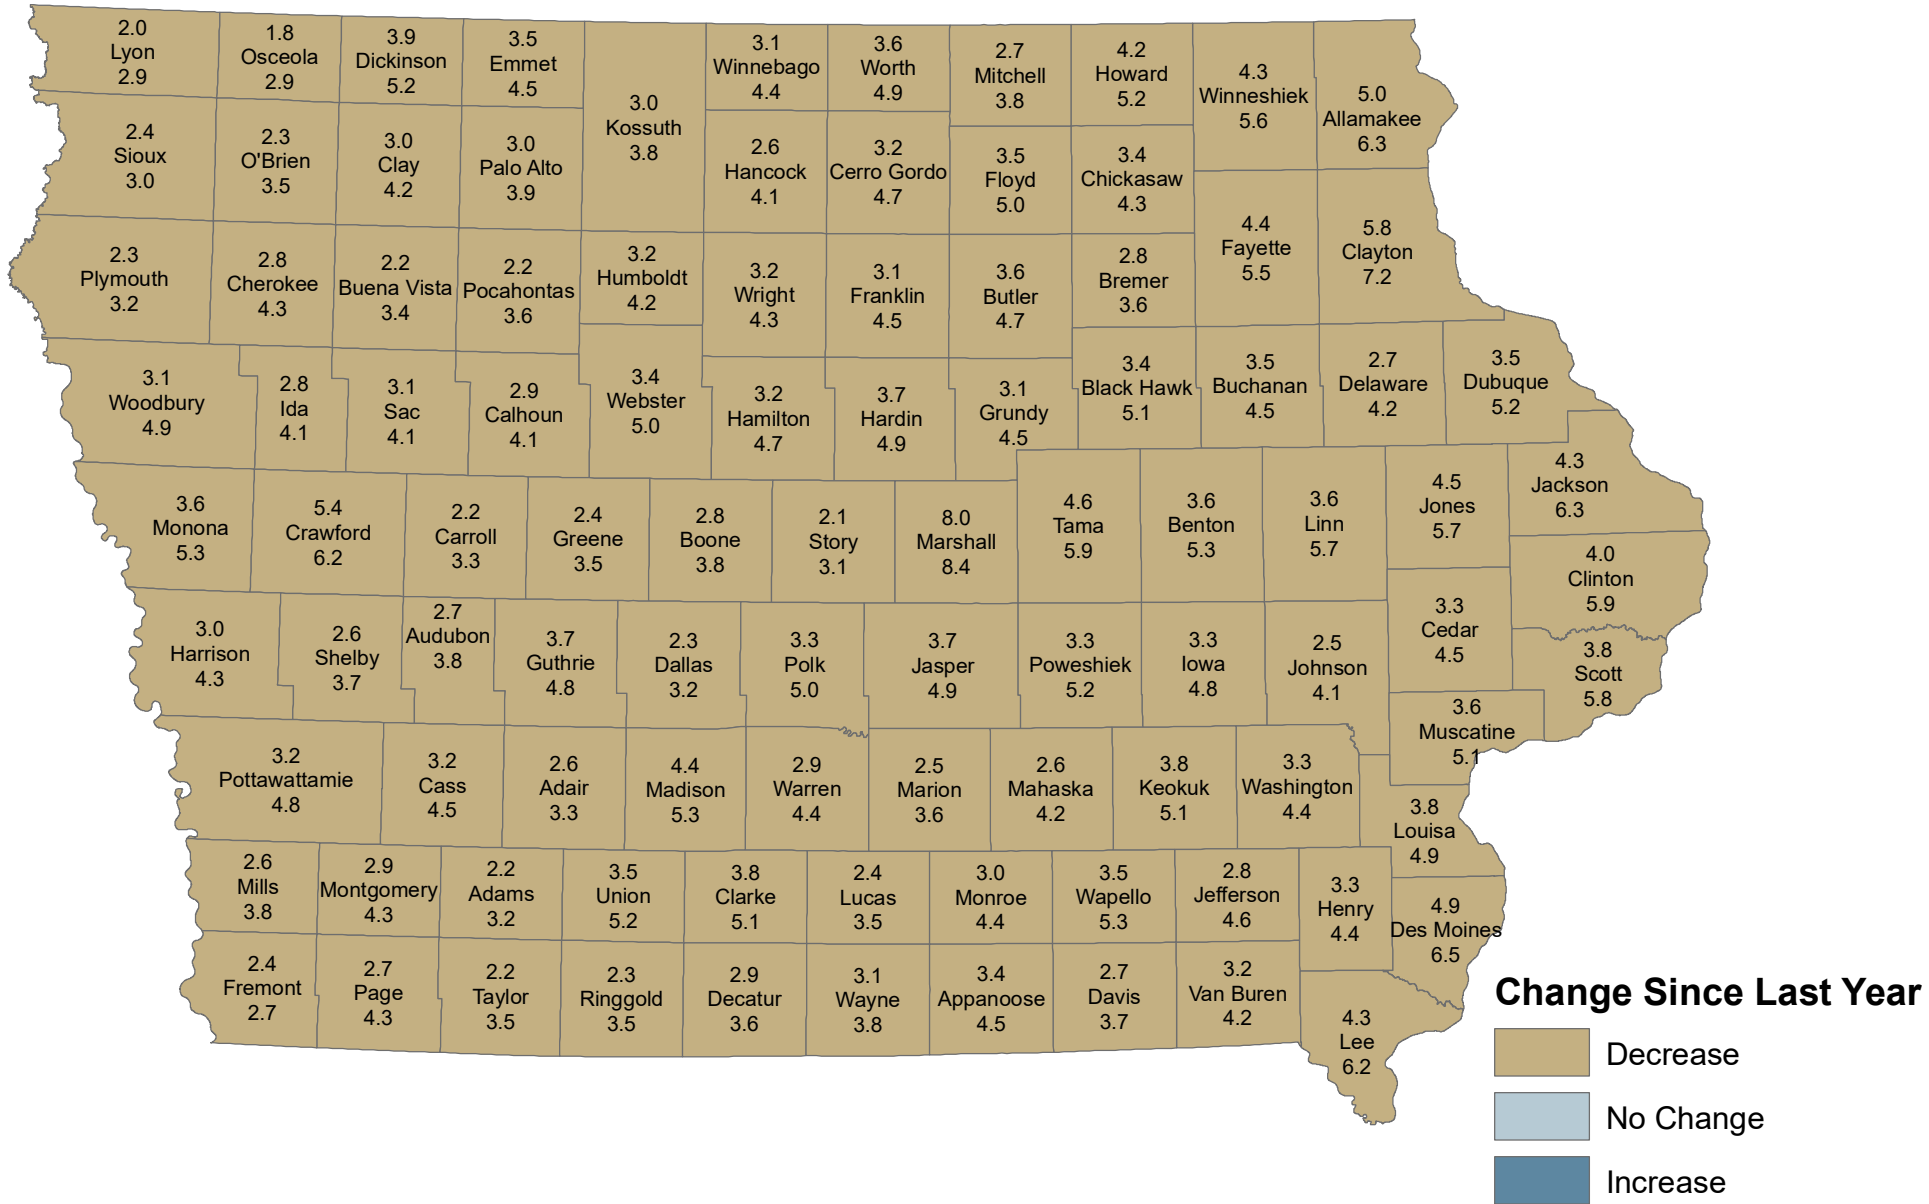

Unemployment Rates for Iowa Counties for March

March 2022 (Rate Above) and March 2021 (Rate Below)

Source: Labor Market Information Division, Iowa Workforce Development