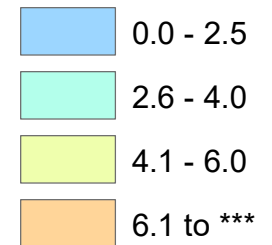

Iowa Unemployment Rates by County

March 2022

U.S. = 3.6%
Iowa = 3.3%

NOTE:
The U.S. and state unemployment rates are seasonally adjusted.

County unemployment rates are not seasonally adjusted.

Unemployment Rate