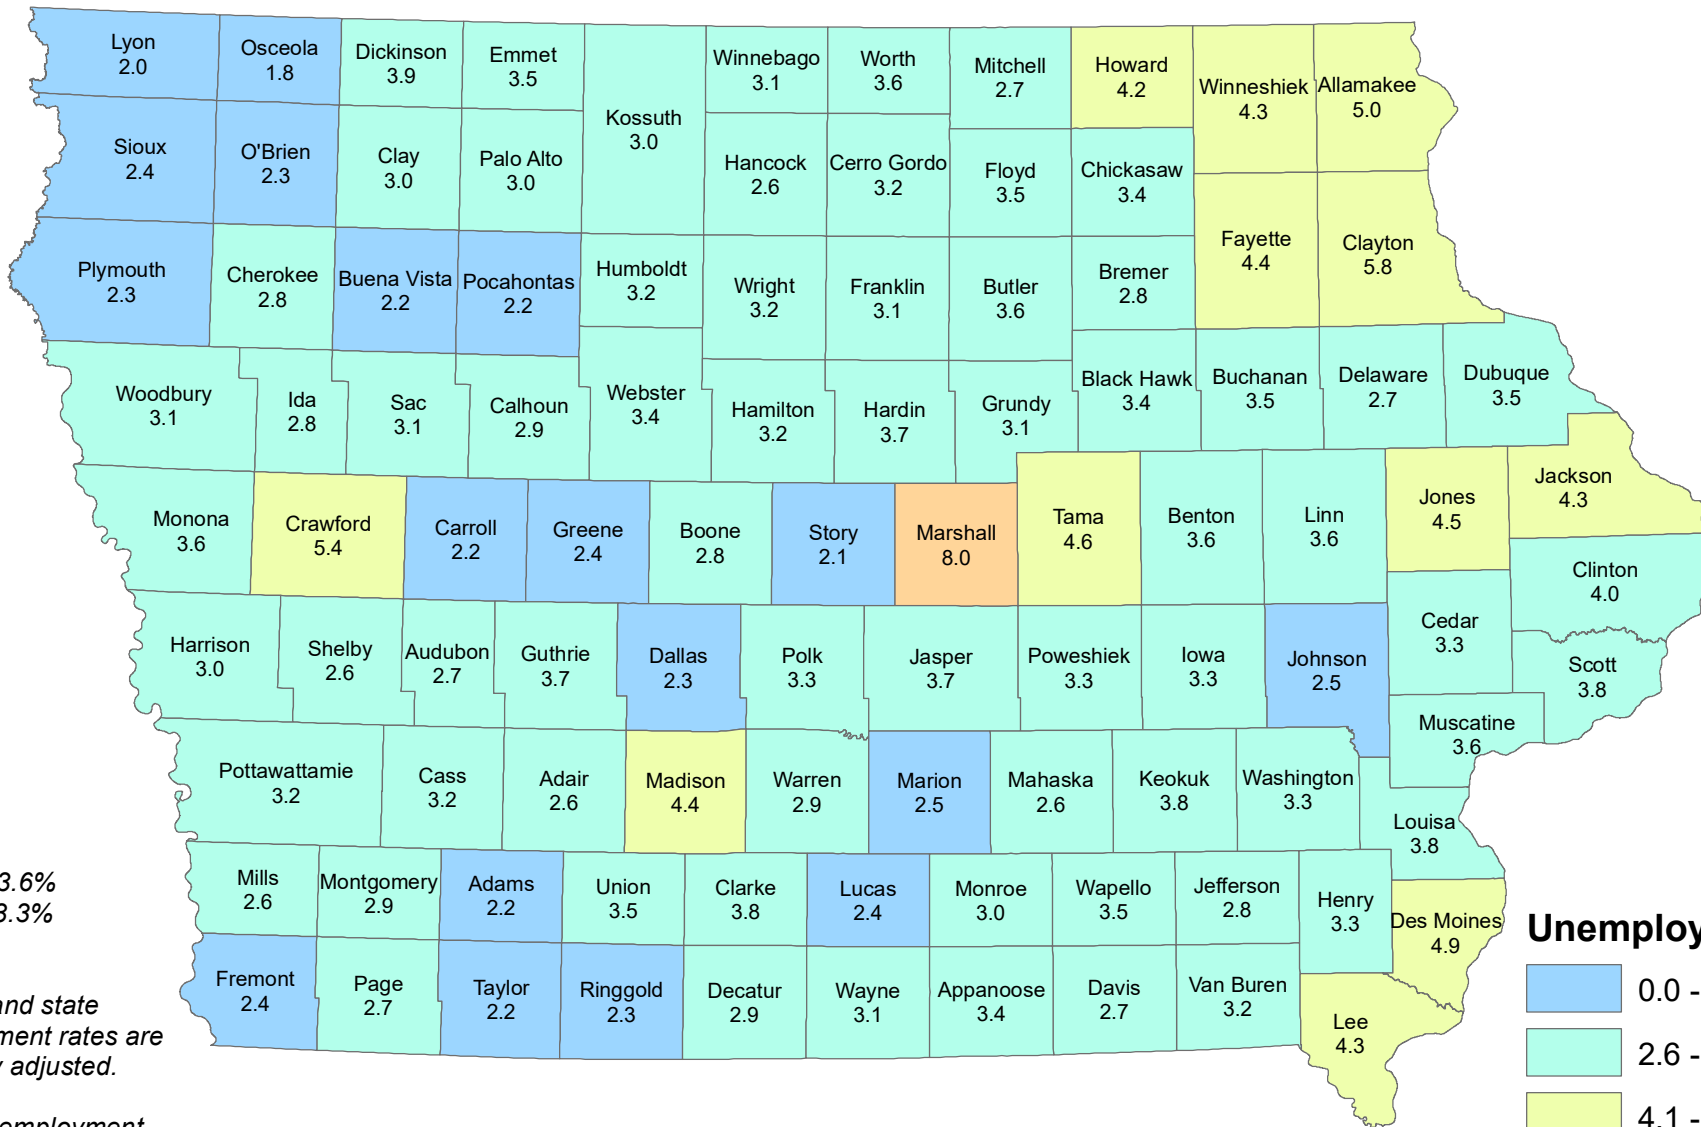

Iowa Unemployment Rates by County

March 2022

U.S. = 3.6%
Iowa = 3.3%

NOTE:
The U.S. and state unemployment rates are seasonally adjusted.

County unemployment rates are not seasonally adjusted.

Unemployment Rate