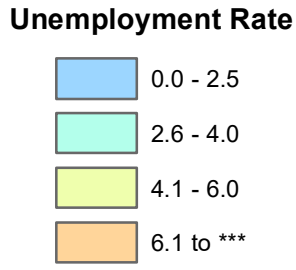

## February 2022

U.S. = 3.8 %  
Iowa = 3.5 %

**NOTE:**  
The U.S. and state unemployment rates are seasonally adjusted.  
County unemployment rates are *not* seasonally adjusted.

Source: Labor Market Information Division, Iowa Workforce Development