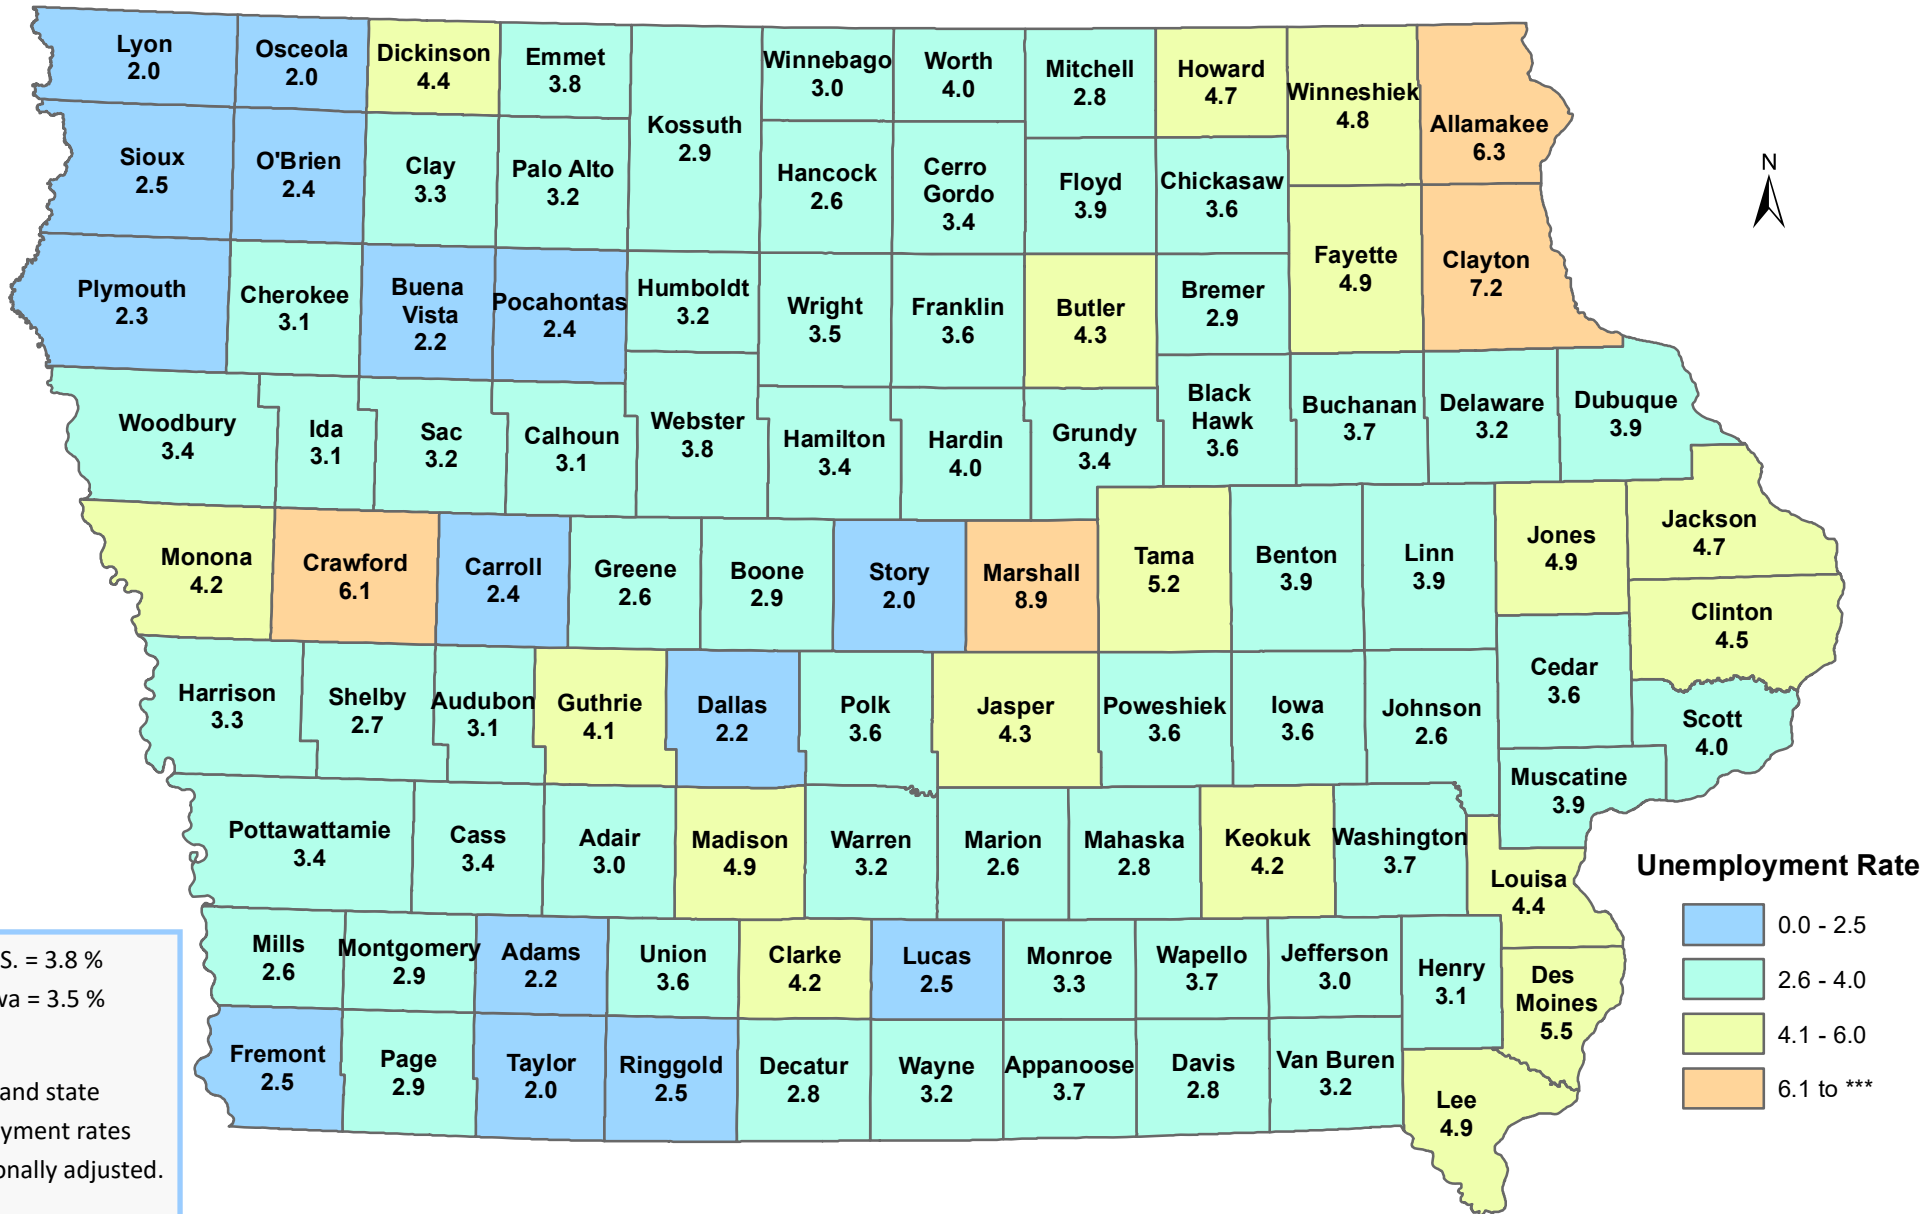

# Iowa Unemployment Rates by County

## February 2022

U.S. = 3.8 %  
Iowa = 3.5 %

**NOTE:**  
The U.S. and state unemployment rates are seasonally adjusted.  
County unemployment rates are *not* seasonally adjusted.

Source: Labor Market Information Division, Iowa Workforce Development