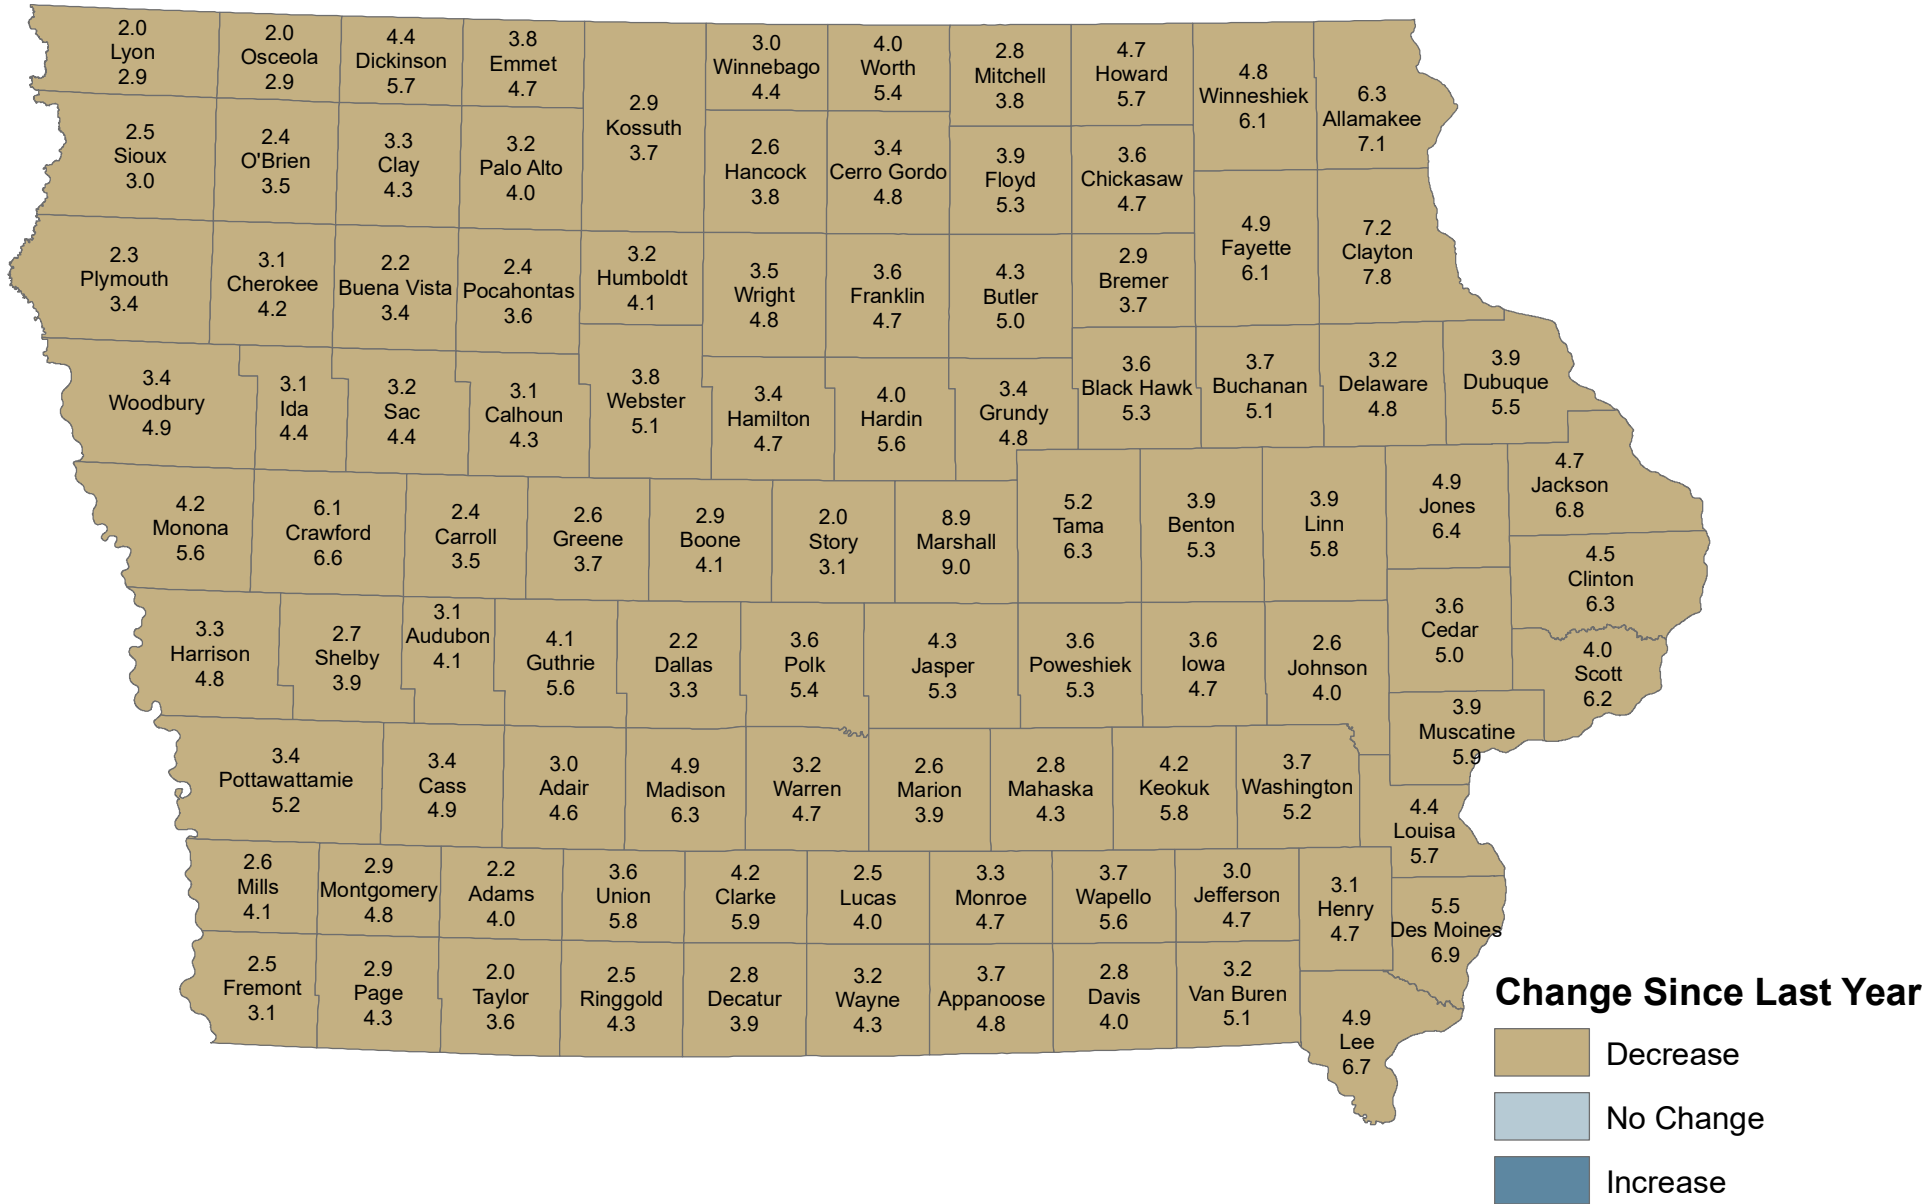

Unemployment Rates for Iowa Counties for February

February 2022 (Rate Above) and February 2021 (Rate Below)

Source: Labor Market Information Division, Iowa Workforce Development