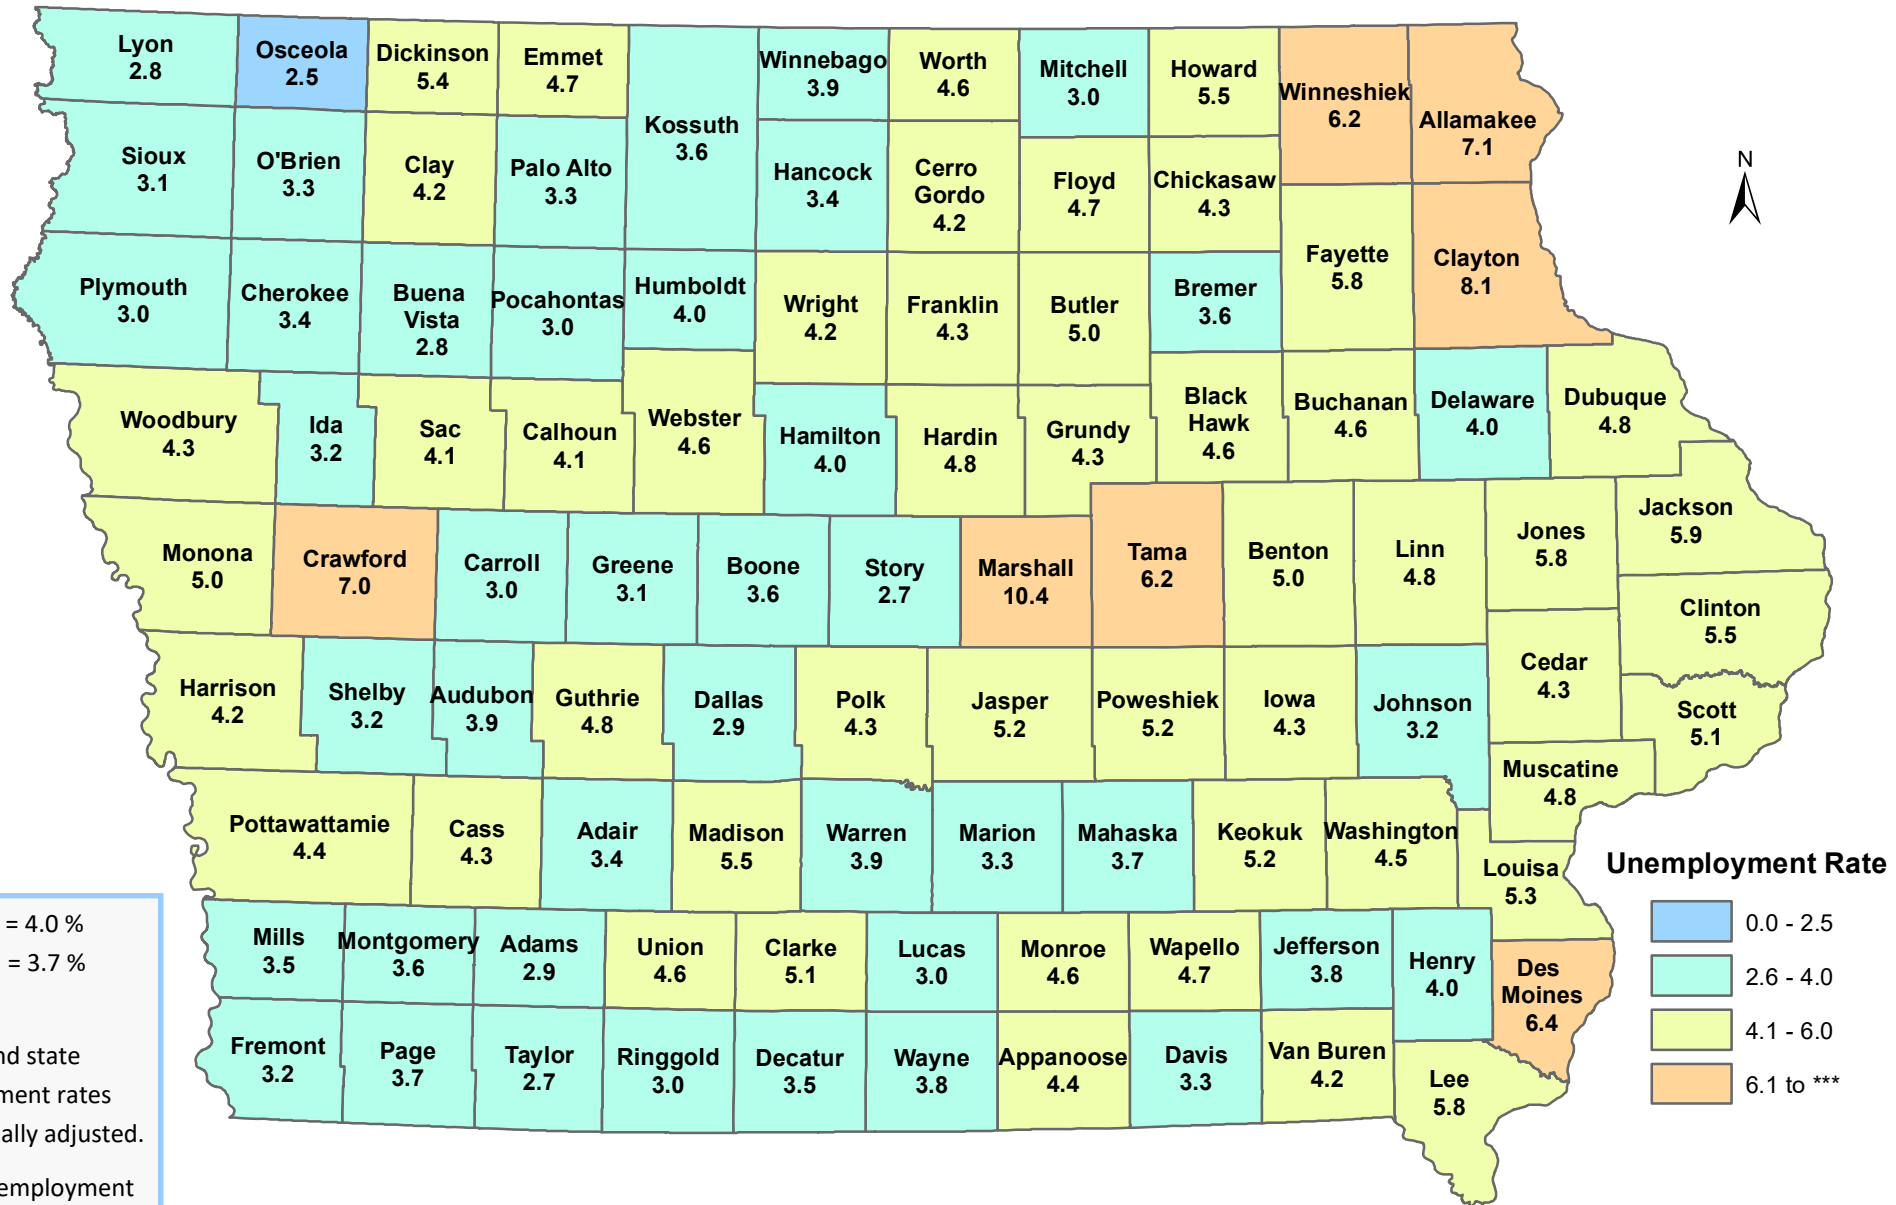

Iowa Unemployment Rates by County

January 2022

U.S. = 4.0 %
Iowa = 3.7 %

NOTE:
The U.S. and state unemployment rates are seasonally adjusted.
County unemployment rates are *not* seasonally adjusted.

Source: Labor Market Information Division, Iowa Workforce Development