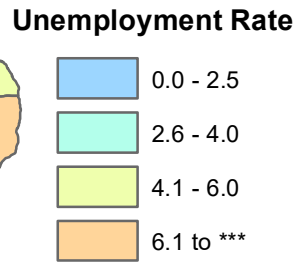

Iowa Unemployment Rates by County

January 2022

U.S. = 4.0 %
Iowa = 3.7 %

NOTE:
The U.S. and state unemployment rates are seasonally adjusted.
County unemployment rates are *not* seasonally adjusted.

Source: Labor Market Information Division, Iowa Workforce Development