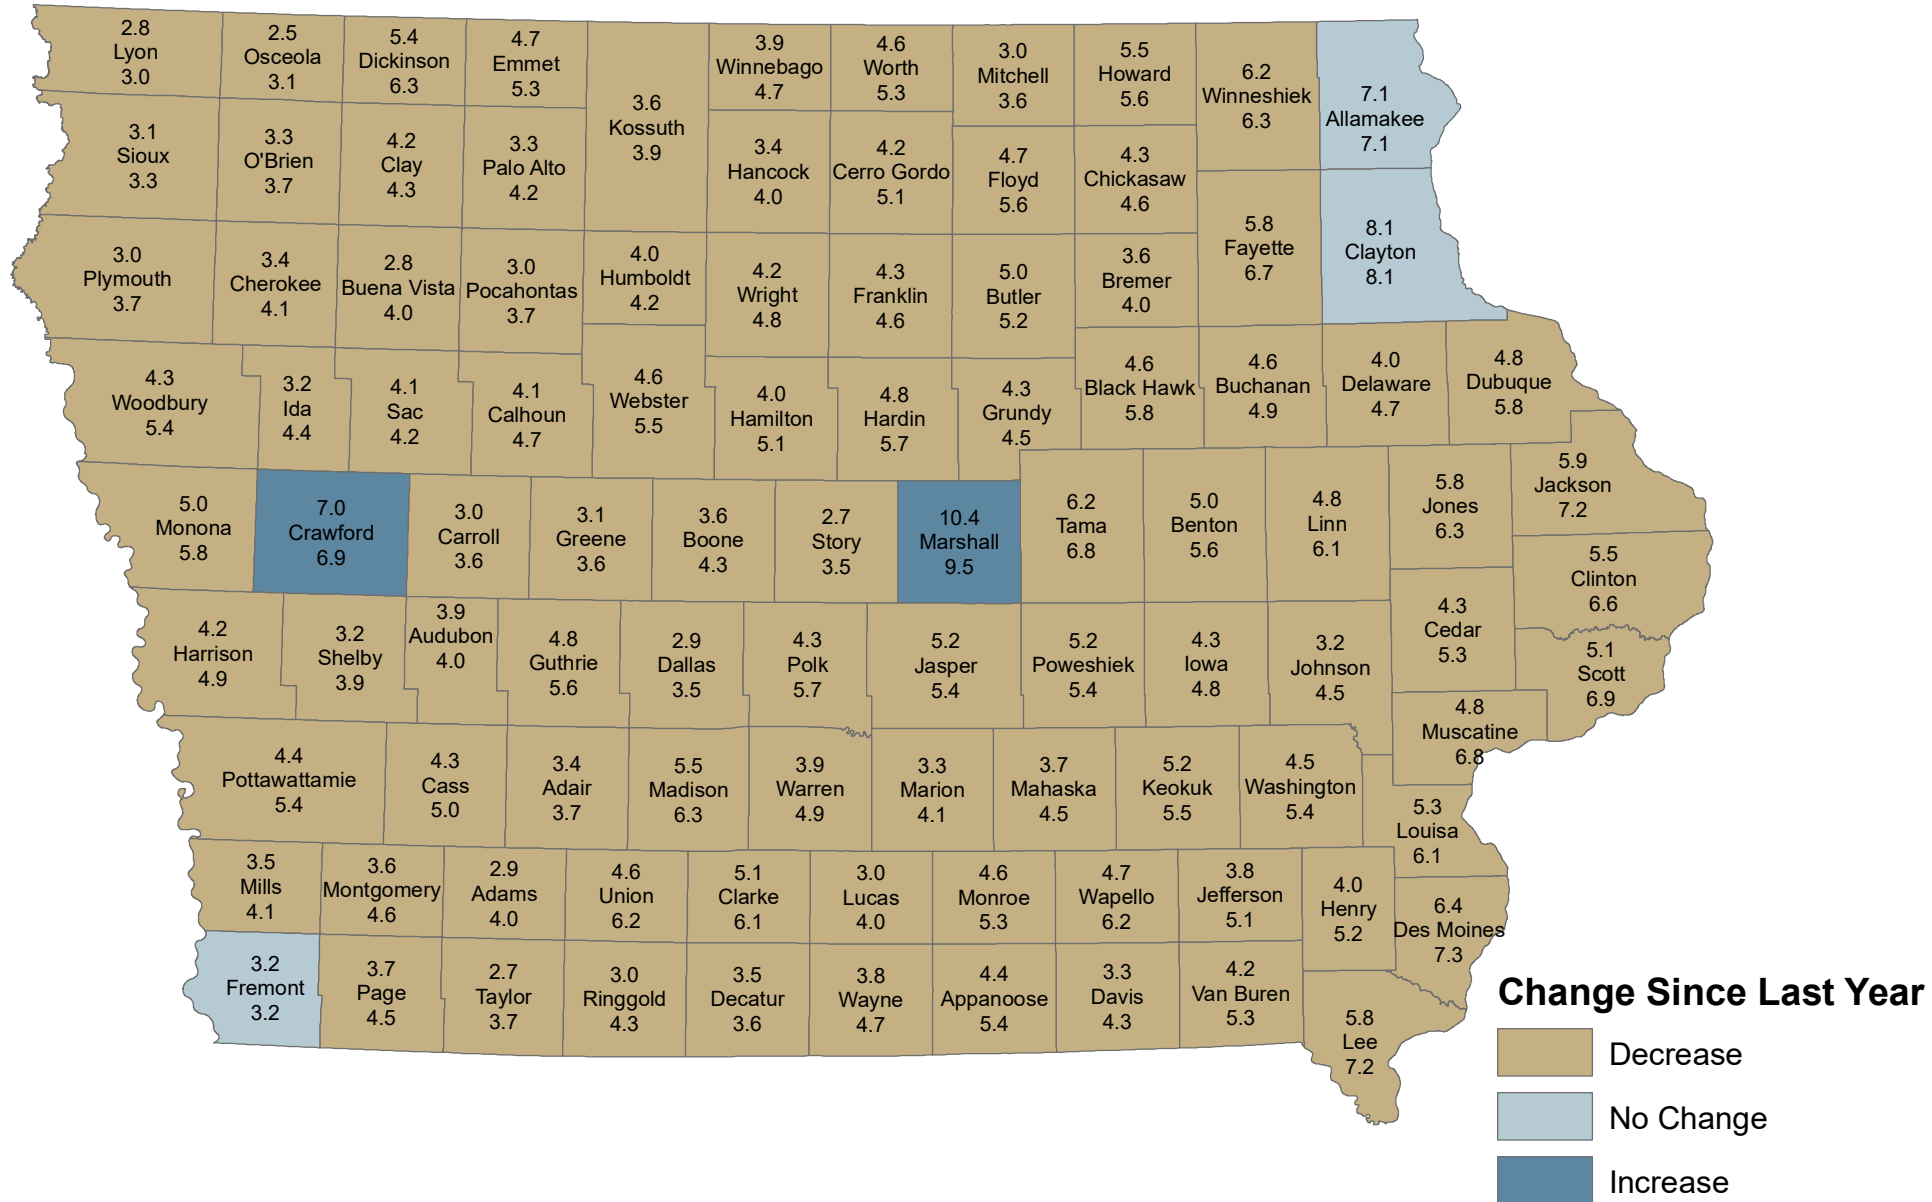

# Unemployment Rates for Iowa Counties for January

January 2022 (Rate Above) and January 2021 (Rate Below)

Source: Labor Market Information Division, Iowa Workforce Development