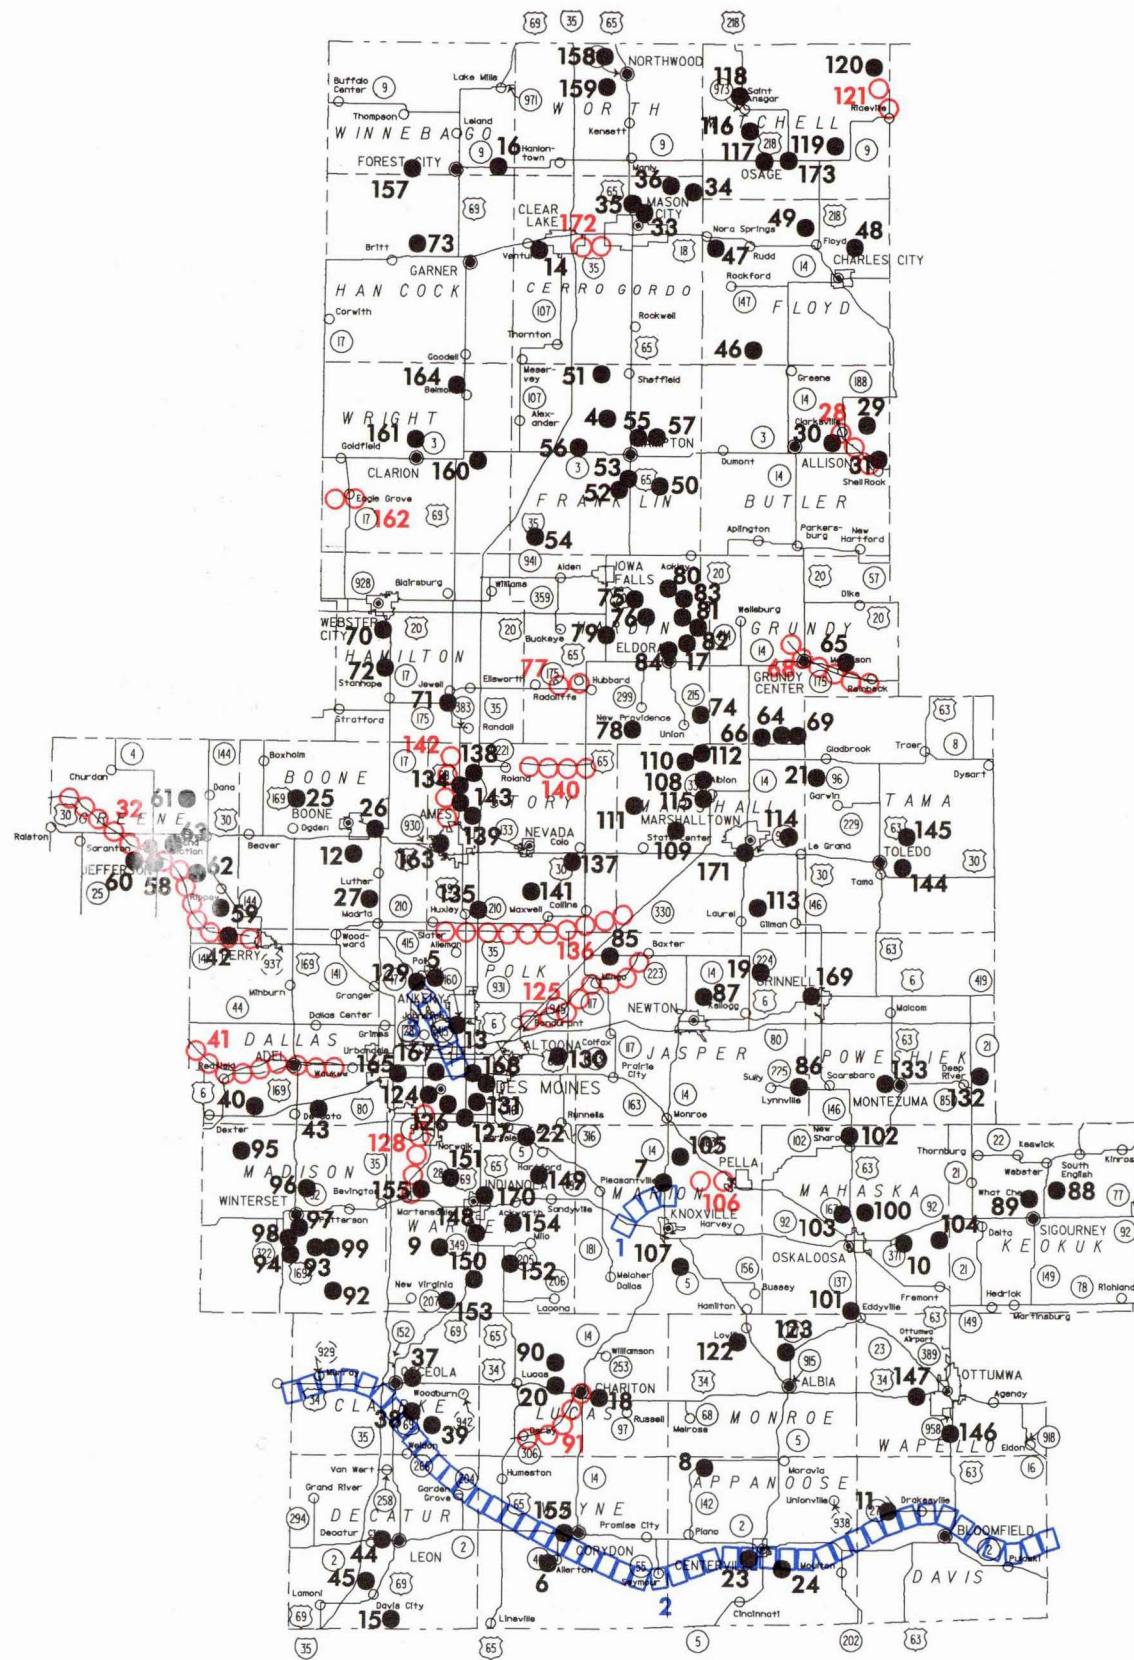

- County and City Managed Trails
- Longer County and City Managed Trails
- National Trails

Region Two Central Iowa

National Trails:

1. Red Rock Trail
  US Army Corps of Engineers
  Below Red Rock Dam
  11 mi - HEN
2. Mormon Pioneer Trail
  National Park Service
  Montrose to Council Bluffs
  U
3. Saylorville Greenbelt Trail
  US Army Corps of Engineers
  Des Moines to Saylorville Lake
  23.7 mi - BHNSX

State Park Trails:

4. Beeds Lake State Park
  Iowa DNR
  515-456-2047
  3 mi NW of Hampton
  4 mi - HX
5. Big Creek State Park
  Iowa DNR
  515-984-6473
  2 mi N of Polk City, IA 415
  3 mi - HNBSXE
6. Bobwhite State Park
  Iowa DNR
  515-873-4670
  1 mi W of Allerton, IA 40
  1 mi - HN
7. Elk Rock (Red Rock) State Park
  Iowa DNR
  515-627-5434
  7 mi N of Knoxville, IA 14
  13 mi - HNE
8. Honey Creek (Rathbun) State Park
  Iowa DNR
  515-236-3729
  9.5 mi W, 3.5 mi SE of Moravia, IA 142
  5 mi - HNS

9. Lake Ahquabi
  Iowa DNR
  515-961-7101
  5.5 mi SW of Indianola, IA 349
  5 mi - HN
10. Lake Keomah
  Iowa DNR
  515-673-6975
  5 mi E of Oskaloosa, IA 371
  4.2 mi - HN
11. Lake Wapello
  Iowa DNR
  515-722-3371
  6 mi W of Drakesville, IA 273
  1.5 mi - HN
12. Ledges State Park
  Iowa DNR
  515-432-1852
  6 mi S of Boone, IA 164
  4.2 mi - HN
13. Margo Frankel Woods
  Iowa DNR
  515-984-6473
  2 mi N of Des Moines, IA 415
  1.5 mi - HN
14. McIntosh Woods
  Iowa DNR
  515-829-3847
  0.75 mi E of Ventura, US 18
  1 mi - HN
15. Nine Eagles State Park
  Iowa DNR
  515-442-2855
  6 mi SE of Davis City, county road
  4.5 mi - HBX
16. Pilot Knob State Park
  Iowa DNR
  515-582-4835
  4 mi E of Forest City, IA 9
  6 mi - HNSXE
17. Pine Lake State Park
  Iowa DNR
  515-858-5832
  0.5 mi NE of Eldora, Co Rd S56
  3 mi - HN
18. Red Haw Lake
  Iowa DNR
  515-774-5632
  1 mi E of Chariton, US 34
  4 mi - HN
19. Rock Creek State Park
  Iowa DNR
  515-236-3722
  6 mi NE of Kellogg, county road
  5 mi - HNE

20. Stephens Forest Camping
  Iowa DNR
  515-774-5632
  E of Lucas, W of Chariton, US 65/34
  20 mi - HNESX
21. Union Grove State Park
  Iowa DNR
  515-473-2556
  4 mi SW of Gladbrook, county road
  3 mi - HN
22. Walnut Woods
  Iowa DNR
  515-285-4502
  4 mi SE of Des Moines, IA 5
  3.5 mi - HN

County Trails:

23. Lelah Bradley Park and Reserve
  Appanoose CCB
  515-856-8528
  SW edge of Centerville
  H
24. Sharon Bluffs State Park
  Appanoose CCB
  515-856-8528
  3 mi SE of Centerville
  HE
25. Don Williams Park
  Boone CCB
  515-353-4237
  5 mi N of Ogden
  H
26. Kate Shelley Trail
  Boone CCB
  515-353-4237
  Boone
  3 mi - HN
27. Swede Point Park
  Boone CCB
  515-353-4237
  2 mi NW of Madrid
  H
28. Butler County Trail
  Butler CCB
  319-278-4237
  Clarksville to Shell Rock
  6 mi
29. CNW Nature Trail
  Butler CCB
  319-278-4237
  1 mi E of Clarksville
  BHX
30. Henry Woods State Park
  Butler CCB
  319-278-4237
  S edge of Clarksville
  SEH