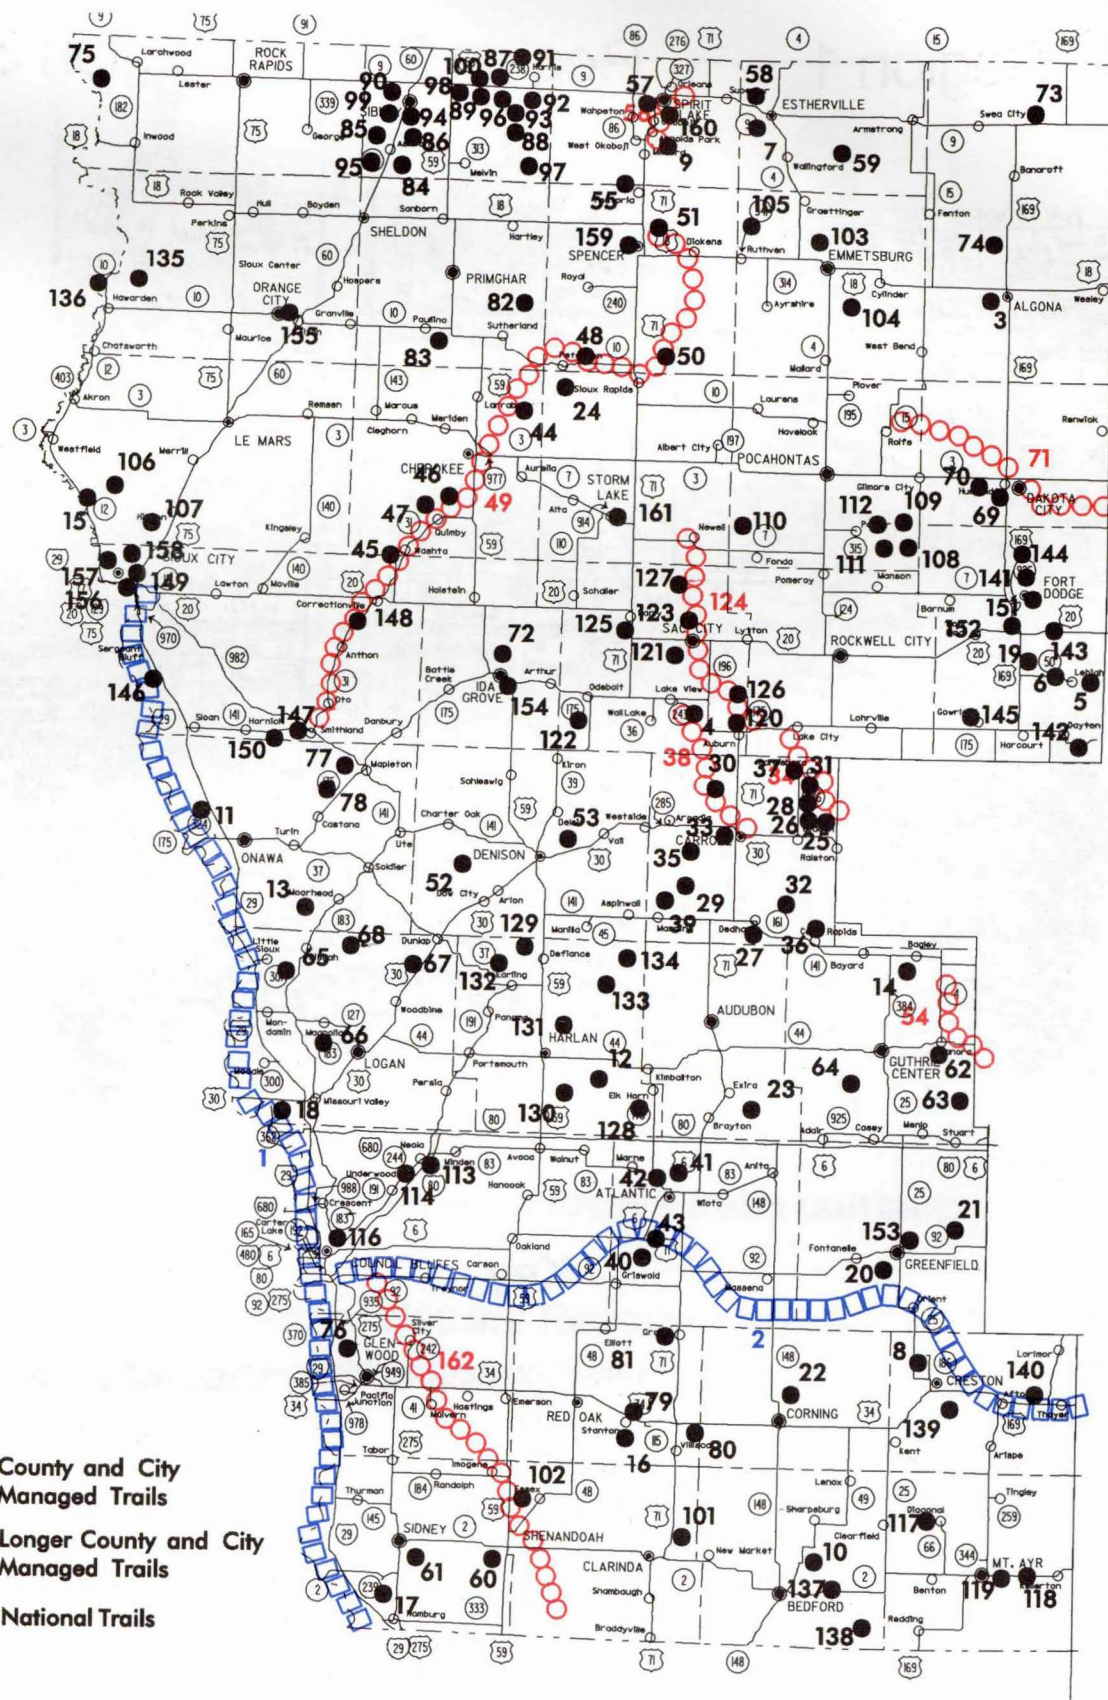

- County and City Managed Trails
- Longer County and City Managed Trails
- National Trails

Region One Western Iowa

National Trails:

1. Lewis and Clark Trail
  National Park Service
  Follows Missouri River
  U
2. Mormon Pioneer Trail
  National Park Service
  Montrose to Council Bluffs
  U

State Park Trails:

3. Ambrose A. Call State Park
  Iowa DNR
  515-295-3669
  1.5 mi SW of Algona
  3.5 mi - HN
4. Black Hawk State Park
  Iowa DNR
  712-657-2639
  At Lake View, IA 175 & US 71
  2 mi - HN
5. Brushy Creek Recreation Area
  Iowa DNR
  515-359-2501
  4 mi E of Lehigh, county road
  43 mi - HENSX
6. Dolliver Memorial State Park
  Iowa DNR
  515-359-2539
  3 mi NW of Lehigh, IA 50
  6.5 mi - HN
7. Fort Defiance State Park
  Iowa DNR
  712-362-2078
  2 mi SW of Estherville, IA 9
  2 mi - HNX
8. Green Valley State Park
  Iowa DNR
  515-782-5131
  2.5 mi NW of Creston, IA 186
  2 mi - HN

9. Gull Point State Park
  Iowa DNR
  712-337-3211
  3.5 mi N of Milford, IA 32
  3 mi - HN
10. Lake of Three Fires
  Iowa DNR
  712-523-2700
  3 mi NE of Bedford, IA 49
  13 mi - HN
11. Lewis and Clark State Park
  Iowa DNR
  712-423-2829
  3 mi NW of Onawa, IA 324
  2.5 mi - HN
12. Prairie Rose State Park
  Iowa DNR
  712-773-2701
  6 mi E, 3 mi S of Harlan
  1 mi - HN
13. Preparation Canyon State Park
  Iowa DNR
  712-423-2829
  5 mi SW of Moorhead, IA 37
  3 mi - HN
14. Springbrook State Park
  Iowa DNR
  515-747-3591
  8 mi NE of Guthrie Center, IA 25/384
  4.5 mi - HN
15. Stone State Park
  Iowa DNR
  712-255-4698
  8 mi NW of Sioux City, IA 12
  37.5 mi - HNEBSX
16. Viking Lake
  Iowa DNR
  712-829-2235
  4 mi SE of Stanton, county road
  3 mi - HN
17. Waubonsie State Park
  Iowa DNR
  712-382-2786
  7 mi SW of Sidney, IA 239/2
  15 mi - HNESB
18. Wilson Island Recreation Area
  Iowa DNR
  712-642-2069
  5 mi W of Loveland, IA 362
  3 mi - HN
19. Woodman Hollow
  Iowa DNR
  515-359-2539
  5 mi NW of Lehigh
  1.3 mi - HN

County Trails:

20. Ken Sides Nature Area
  Adair CCB
  515-743-6450
  2.5 mi SW of Greenfield
  3.5 mi - H
21. Middle River Forest Area
  Adair CCB
  515-743-6450
  9 mi E of Greenfield, 3 mi N
  H
22. Lake Icaria Recreation Area
  Adams CCB
  515-322-4793
  6 mi N of Corning, IA 148
  H
23. Littlefield Recreation Area
  Audubon CCB
  712-563-4551
  6 mi SE of Exira
  HX
24. Buena Vista County Conservation Park
  Buena Vista CCB
  712-295-7985
  4 mi W of Linn Grove
  H
25. Bennett Access Area
  Carroll CCB
  712-792-4614
  4 mi E, 2 mi N of Glidden
  ES
26. Butrick Bluff Wildlife Area
  Carroll CCB
  712-792-4614
  2 mi E, 3 mi N, 0.5 mi E of Glidden
  HE
27. Daniel Davis Timber
  Carroll CCB
  712-792-4614
  1 mi S, 1 mi E of Dedham
  HE
28. Dickson Timber
  Carroll CCB
  712-792-4614
  2 mi E, 3.5 mi N of Glidden
  HESX
29. Halbur Ridge Wildlife Area
  Carroll CCB
  712-792-4614
  W edge of Halbur
  H
30. Hazel Brush Wildlife Area
  Carroll CCB
  712-792-4614
  3 mi S of Breda
  H