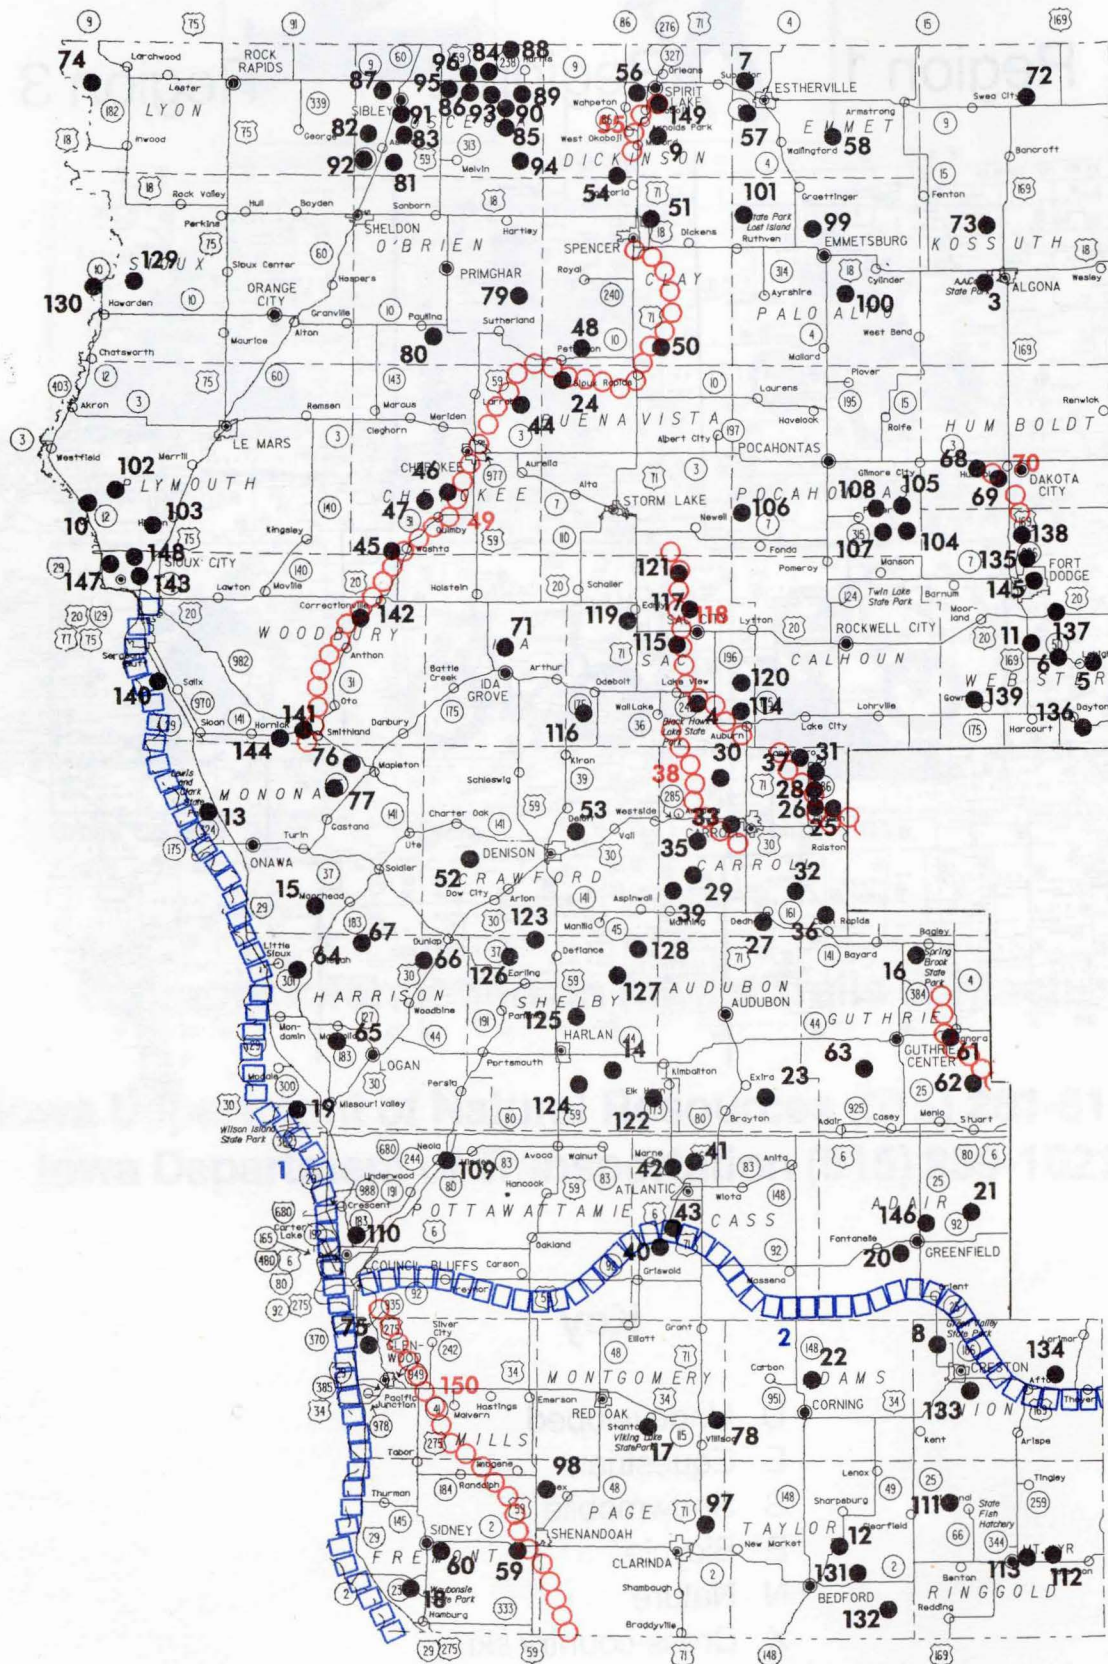

# Region One Western Iowa

**National Trails:**

1. Lewis and Clark Trail  
National Park Service  
Follows Missouri River  
U
2. Mormon Pioneer Trail  
National Park Service  
Montrose to Council Bluffs  
U