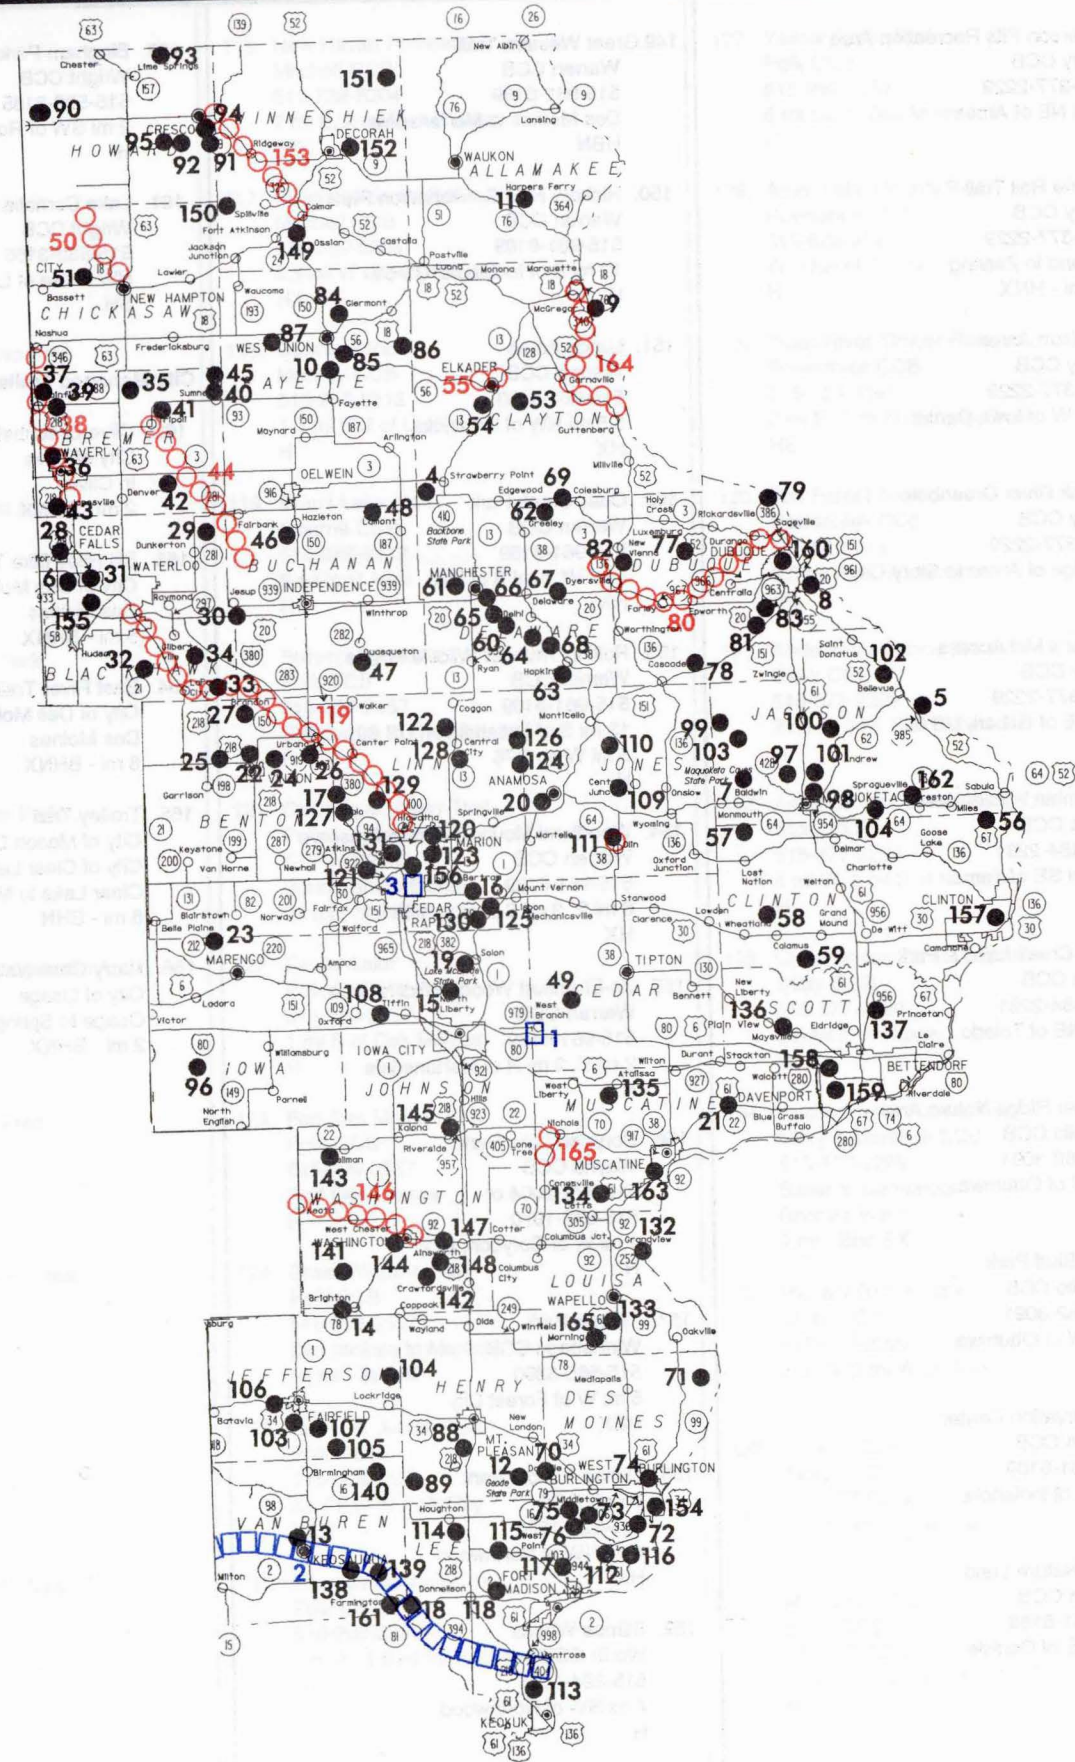

Region Three

Eastern Iowa

National Trails:

1. Herbert Hoover National Recreation Trail
  Herbert Hoover Historic Site
  West Branch
  1 mi - HN
2. Mormon Pioneer Trail
  National Park Service
  Montrose to Council Bluffs
  U
3. Sac and Fox National Recreation Trail
  Indian Creek Nature Center
  Cedar Rapids
  8 mi - HBNE

State Park Trails:

4. Backbone State Park
  Iowa DNR
  319-924-2527
  4 mi SW of Strawberry Point, IA 410
  34 mi - HNX
5. Bellevue State Park
  Iowa DNR
  319-872-3243
  2.5 mi S of Bellevue on US 52
  7 mi - HNX
6. George Wyth Memorial State Park
  Iowa DNR
  319-232-5505
  Adjoining Cedar Falls, IA 57
  5.5 mi - HBNS
7. Maquoketa Caves State Park
  Iowa DNR
  319-652-5833
  7 mi NW of Maquoketa, IA 428
  1.4 mi - HN
8. Mines of Spain
  E.B. Lyons Nature Center
  Iowa DNR
  319-556-0620
  S edge of Dubuque from US 52
  4 mi - HNX

9. Pikes Peak/Point Ann
  Iowa DNR
  319-873-2341
  3 mi SE of McGregor, IA 340
  15 mi - HN
10. Volga River State Recreation Area
  Iowa DNR
  319-425-4161
  4 mi N of Fayette, IA 150
  28 mi - HNE
11. Yellow River Forest
  Iowa DNR
  319-586-3549
  14 mi SE of Waukon, IA 76
  20 mi - HNESX
12. Geode State Park
  Iowa DNR
  319-392-4601
  4 mi SE of Danville, county road
  4 mi - HN
13. Lacey-Keosauqua State Park
  Iowa DNR
  319-293-3502
  Adjoins Keosauqua, IA 1
  20.5 mi - HN
14. Lake Darling
  Iowa DNR
  319-694-2323
  3 mi W of Brighton, IA 78/1
  3.5 mi - HN
15. Lake Macbride
  Iowa DNR
  319-644-2200
  4 mi W of Solon, IA 382
  17 mi - HNS
16. Palisades-Kepler State Park
  Iowa DNR
  319-895-6039
  3.5 mi W of Mt Vernon, US 30
  3 mi - HNS
17. Pleasant Creek State Park
  Iowa DNR
  319-436-7716
  4 mi N, 0.5 mi W of Palo
  12 mi - HENS
18. Shimek Forest Camping
  Iowa DNR
  319-878-3811
  1 mi E of Farmington, IA 2
  15 mi - HNE
19. Solon Trail
  Iowa DNR
  Solon to Lake Macbride
  5.25 mi - BHNX

20. Wapsipinicon State Park
  Iowa DNR
  319-462-2761
  Adjoins Anamosa, E34
  1.7 mi - HN
21. Wildcat Den State Park
  Iowa DNR
  319-263-4337
  10 mi E of Muscatine, IA 22
  2.2 mi - HN

County Trails:

22. Dudgeon Lake Game Area
  Benton CCB
  319-472-4942
  1 mi N of Vinton
  H
23. Hannen Park
  Benton CCB
  319-472-4942
  4 mi SW of Blairstown
  H
24. Hoeffle-Dulin Area Park
  Benton CCB
  319-472-4942
  2 mi E of Vinton
  H
25. Rogers Park
  Benton CCB
  319-472-4942
  2 mi W, 1 mi N of Vinton
  H
26. Wild Cat Bluff Access
  Benton CCB
  319-472-4942
  2 mi S of Urbana
  H
27. Winegar Lake-Tobin Park Access
  Benton CCB
  319-472-4942
  2 mi E, 2 mi N of Mt Auburn
  H
28. Black Hawk Park
  Black Hawk CCB
  319-266-0328
  1.5 mi N, 1 mi W of Cedar Falls
  HEX
29. Bruggeman Park
  Black Hawk CCB
  319-266-0328
  1.5 mi N, 2 mi E of Dunkerton
  H
30. Fox Township Wildlife Area
  Black Hawk CCB
  319-266-0328
  1 mi S of Jesup
  H