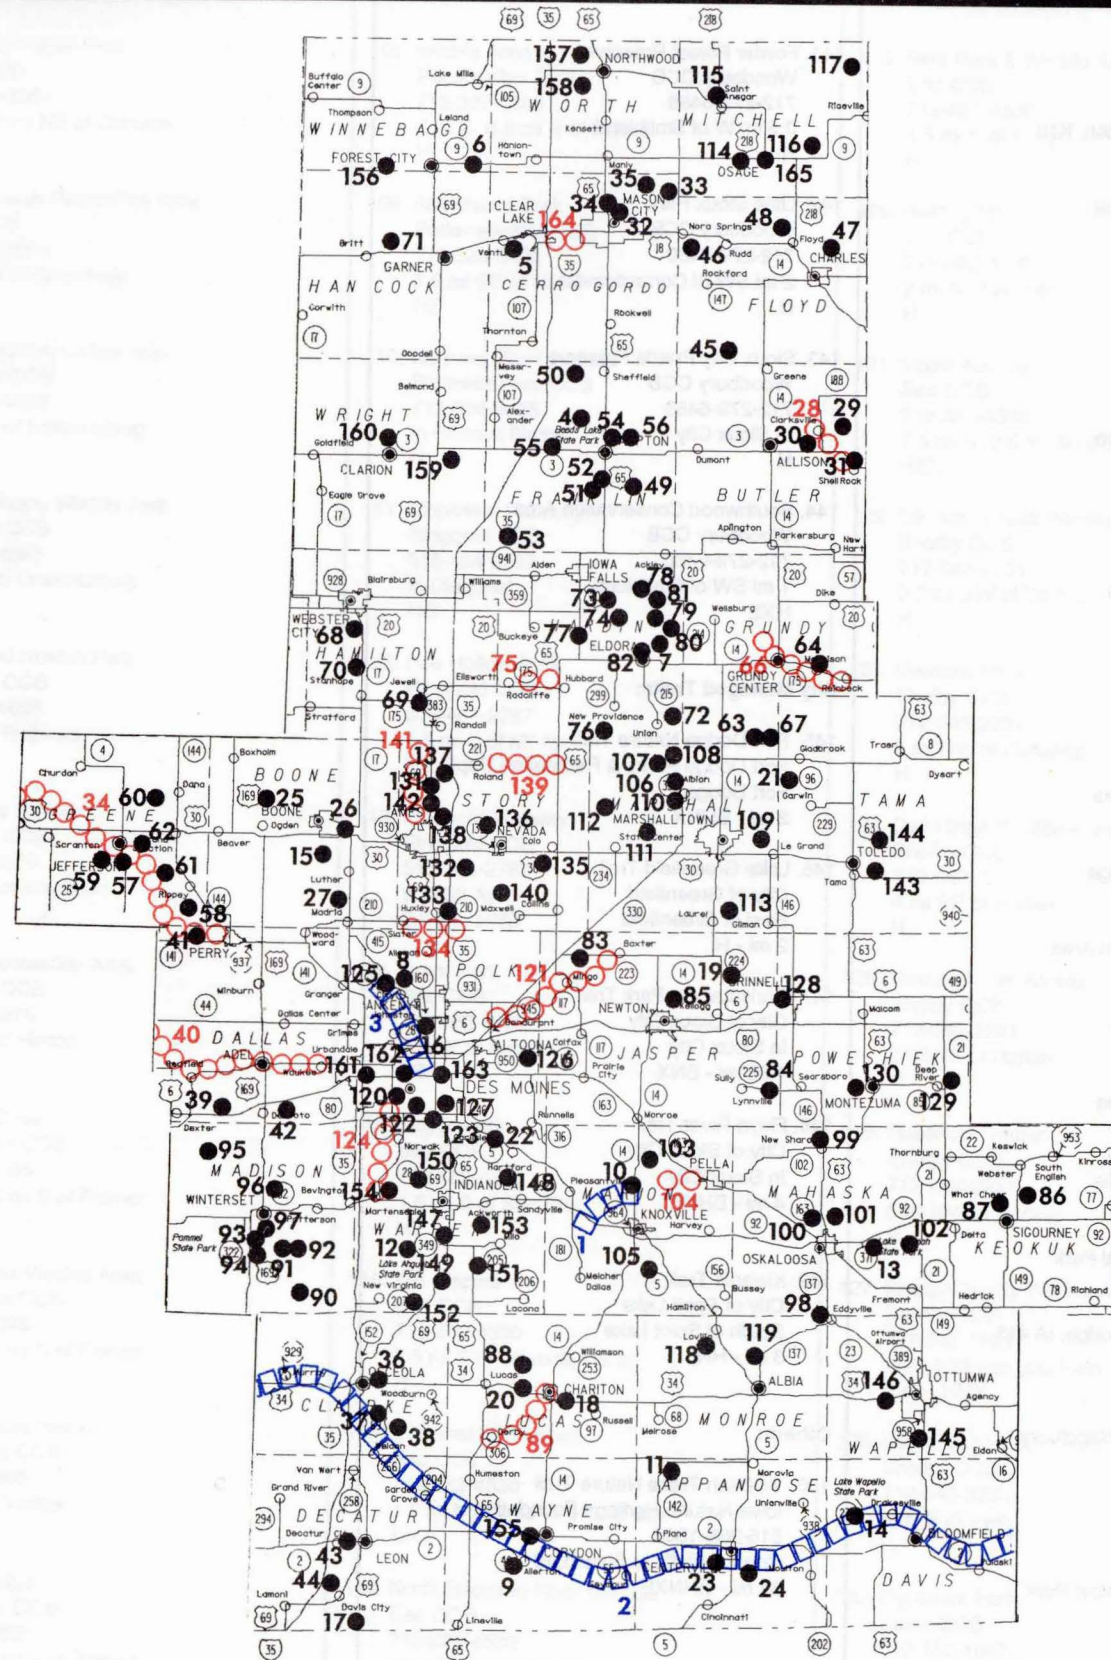

Region Two Central Iowa

National Trails:

1. Red Rock Trail
  US Army Corps of Engineers
  Below Red Rock Dam
  11 mi - HEN
2. Mormon Pioneer Trail
  National Park Service
  Montrose to Council Bluffs
  U
3. Saylorville Greenbelt Trail
  US Army Corps of Engineers
  Des Moines to Saylorville Lake
  16 mi - BHNSX

State Park Trails:

4. Beeds Lake State Park
  Iowa DNR
  515-456-2047
  3 mi NW of Hampton
  4 mi - HX
5. McIntosh Woods
  Iowa DNR
  515-829-3847
  0.75 mi E of Ventura, US 18
  1 mi - HN
6. Pilot Knob State Park
  Iowa DNR
  515-582-4835
  4 mi E of Forest City, IA 9
  6 mi - HNSXE
7. Pine Lake State Park
  Iowa DNR
  515-858-5832
  0.5 mi NE of Eldora, Co Rd S56
  3 mi - HN
8. Big Creek State Park
  Iowa DNR
  515-984-6473
  2 mi N of Polk City, IA 415
  3 mi - HNBS
9. Bobwhite State Park
  Iowa DNR
  515-873-4670
  1 mi W of Allerton, IA 40
  1 mi - HN

10. Elk Rock (Red Rock) State Park
  Iowa DNR
  515-627-5434
  7 mi N of Knoxville, IA 14
  13 mi - HNE
11. Honey Creek (Rathbun) State Park
  Iowa DNR
  515-724-3739
  9.5 mi W, 3.5 mi SE of Moravia, IA 142
  5 mi - HNS
12. Lake Ahquabi
  Iowa DNR
  515-961-7101
  5.5 mi SW of Indianola, IA 349
  5 mi - HN
13. Lake Keomah
  Iowa DNR
  515-673-6975
  5 mi E of Oskaloosa, IA 371
  4.2 mi - HN
14. Lake Wapello
  Iowa DNR
  515-722-3371
  6 mi W of Drakesville, IA 273
  1.5 mi - HN
15. Ledges State Park
  Iowa DNR
  515-432-1852
  6 mi S of Boone, IA 164
  4.2 mi - HN
16. Margo Frankel Woods
  Iowa DNR
  515-984-6473
  2 mi N of Des Moines, IA 415
  1.5 mi - HN
17. Nine Eagles State Park
  Iowa DNR
  515-442-2855
  6 mi SE of Davis City, county road
  4.5 mi - HBX
18. Red Haw Lake
  Iowa DNR
  515-774-5632
  1 mi E of Chariton, US 34
  4 mi - HN
19. Rock Creek State Park
  Iowa DNR
  515-236-3722
  6 mi NE of Kellogg, county road
  5 mi - HNE
20. Stephens Forest Camping
  Iowa DNR
  515-774-5632
  E of Lucas, W of Chariton, US 65/34
  20 mi - HNESX
21. Union Grove State Park
  Iowa DNR
  515-473-2556
  4 mi SW of Gladbrook, county road
  3 mi - HN

22. Walnut Woods
    Iowa DNR
    515-285-4502
    4 mi SE of Des Moines, IA 5
    3.5 mi - HN
2. **County Trails:**
23. Lelah Bradley Park and Reserve
    Appanoose CCB
    515-856-8528
    SW edge of Centerville
    H
  24. Sharon Bluffs State Park
    Appanoose CCB
    515-856-8528
    3 mi SE of Centerville
    HE
  25. Don Williams Park
    Boone CCB
    515-353-4237
    4.2 mi - HN
  26. Kate Shelley Trail
    Boone CCB
    515-353-4237
    Boone
    3 mi - HN
  27. Swede Point Park
    Boone CCB
    515-353-4237
    2 mi NW of Madrid
    H
  28. Butler County Trail
    Butler CCB
    319-278-4237
    Clarksville to Shell Rock
    6 mi
  29. CNW Nature Trail
    Butler CCB
    319-278-4237
    1 mi E of Clarksville
    BHX
  30. Henry Woods State Park
    Butler CCB
    319-278-4237
    S edge of Clarksville
    SEH
  31. Shell Rock Park
    Butler CCB
    319-278-4237
    N edge of Shell Rock
    H
  32. Lime Creek Conservation Area
    Cerro Gordo CCB
    515-423-5309
    N edge of Mason City
    XHE