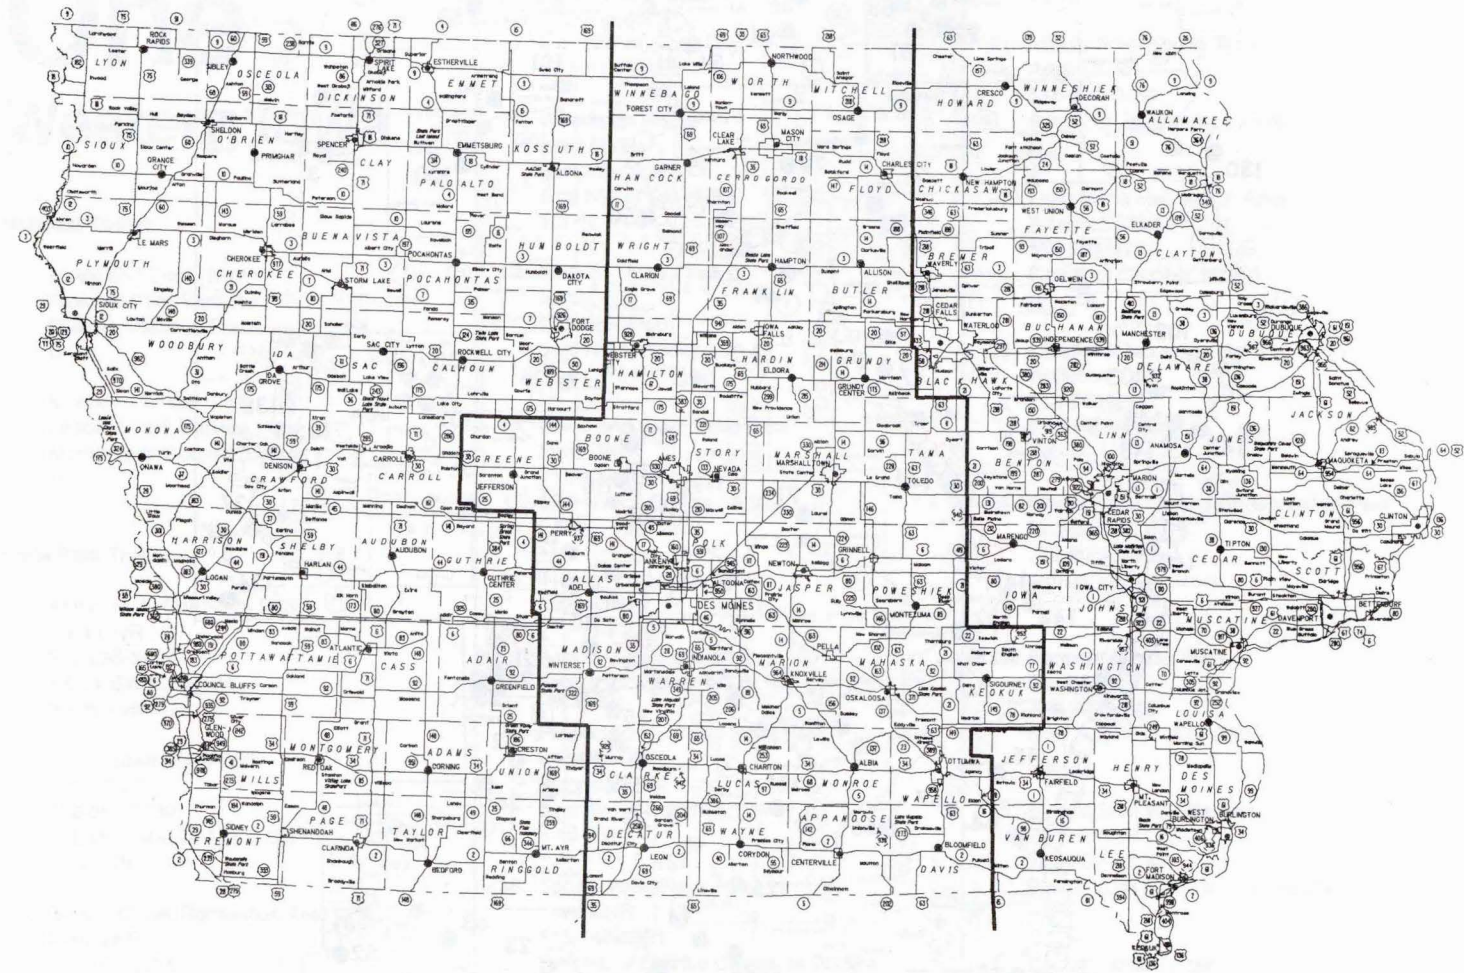

For more information on Iowa's Trails contact:

Iowa Department of Natural Resources (515) 281-5145

Iowa Department of Transportation (515) 239-1621

Region 1

Region 2

Region 3

Key

- U Undeveloped
- E Equestrian
- S Snowmobile
- B Bicycle
- N Nature
- X Cross-country ski
- H Hiking