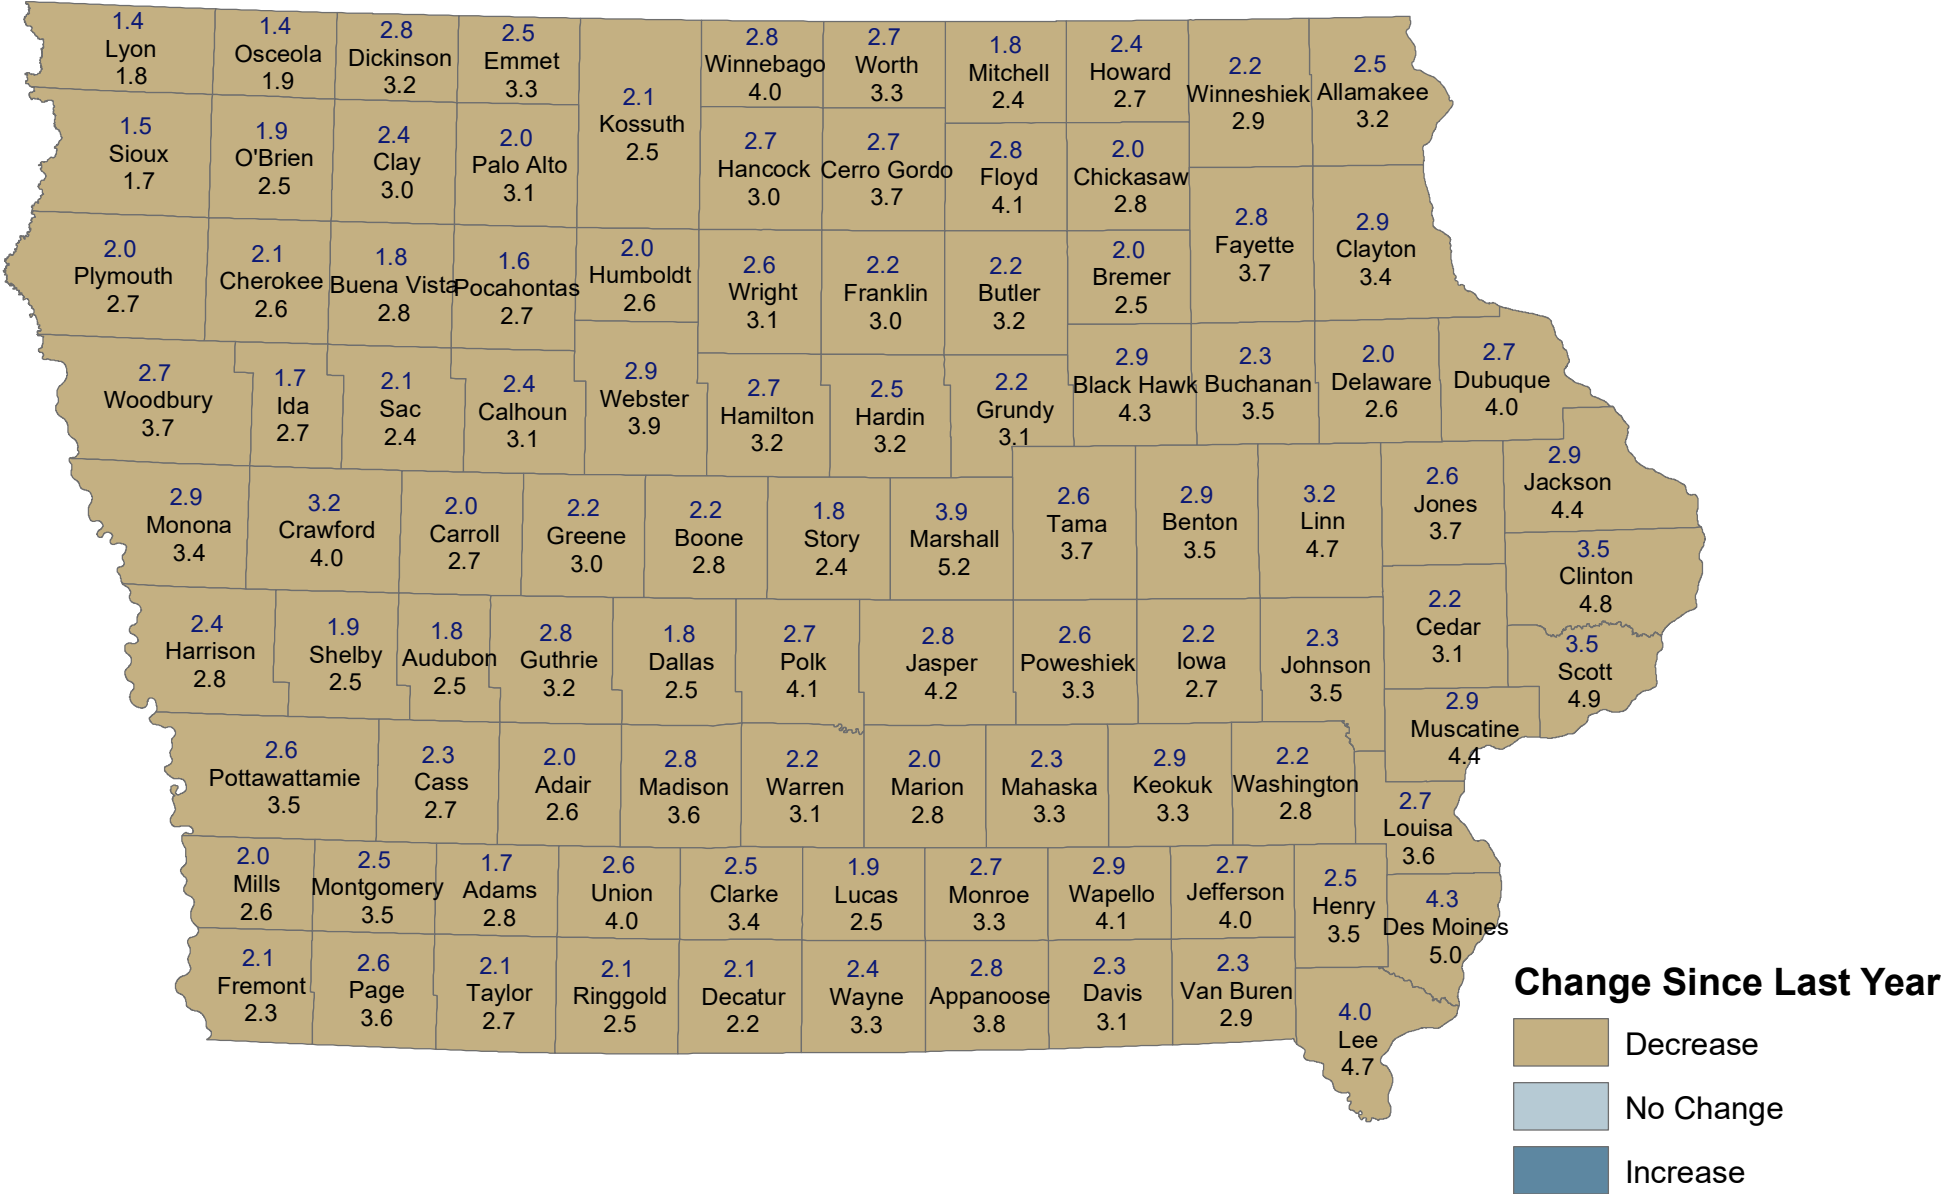

# Unemployment Rates for Iowa Counties for November

November 2021 (Rate Above) and November 2020 (Rate Below)

Source: Labor Market Information Division, Iowa Workforce Development