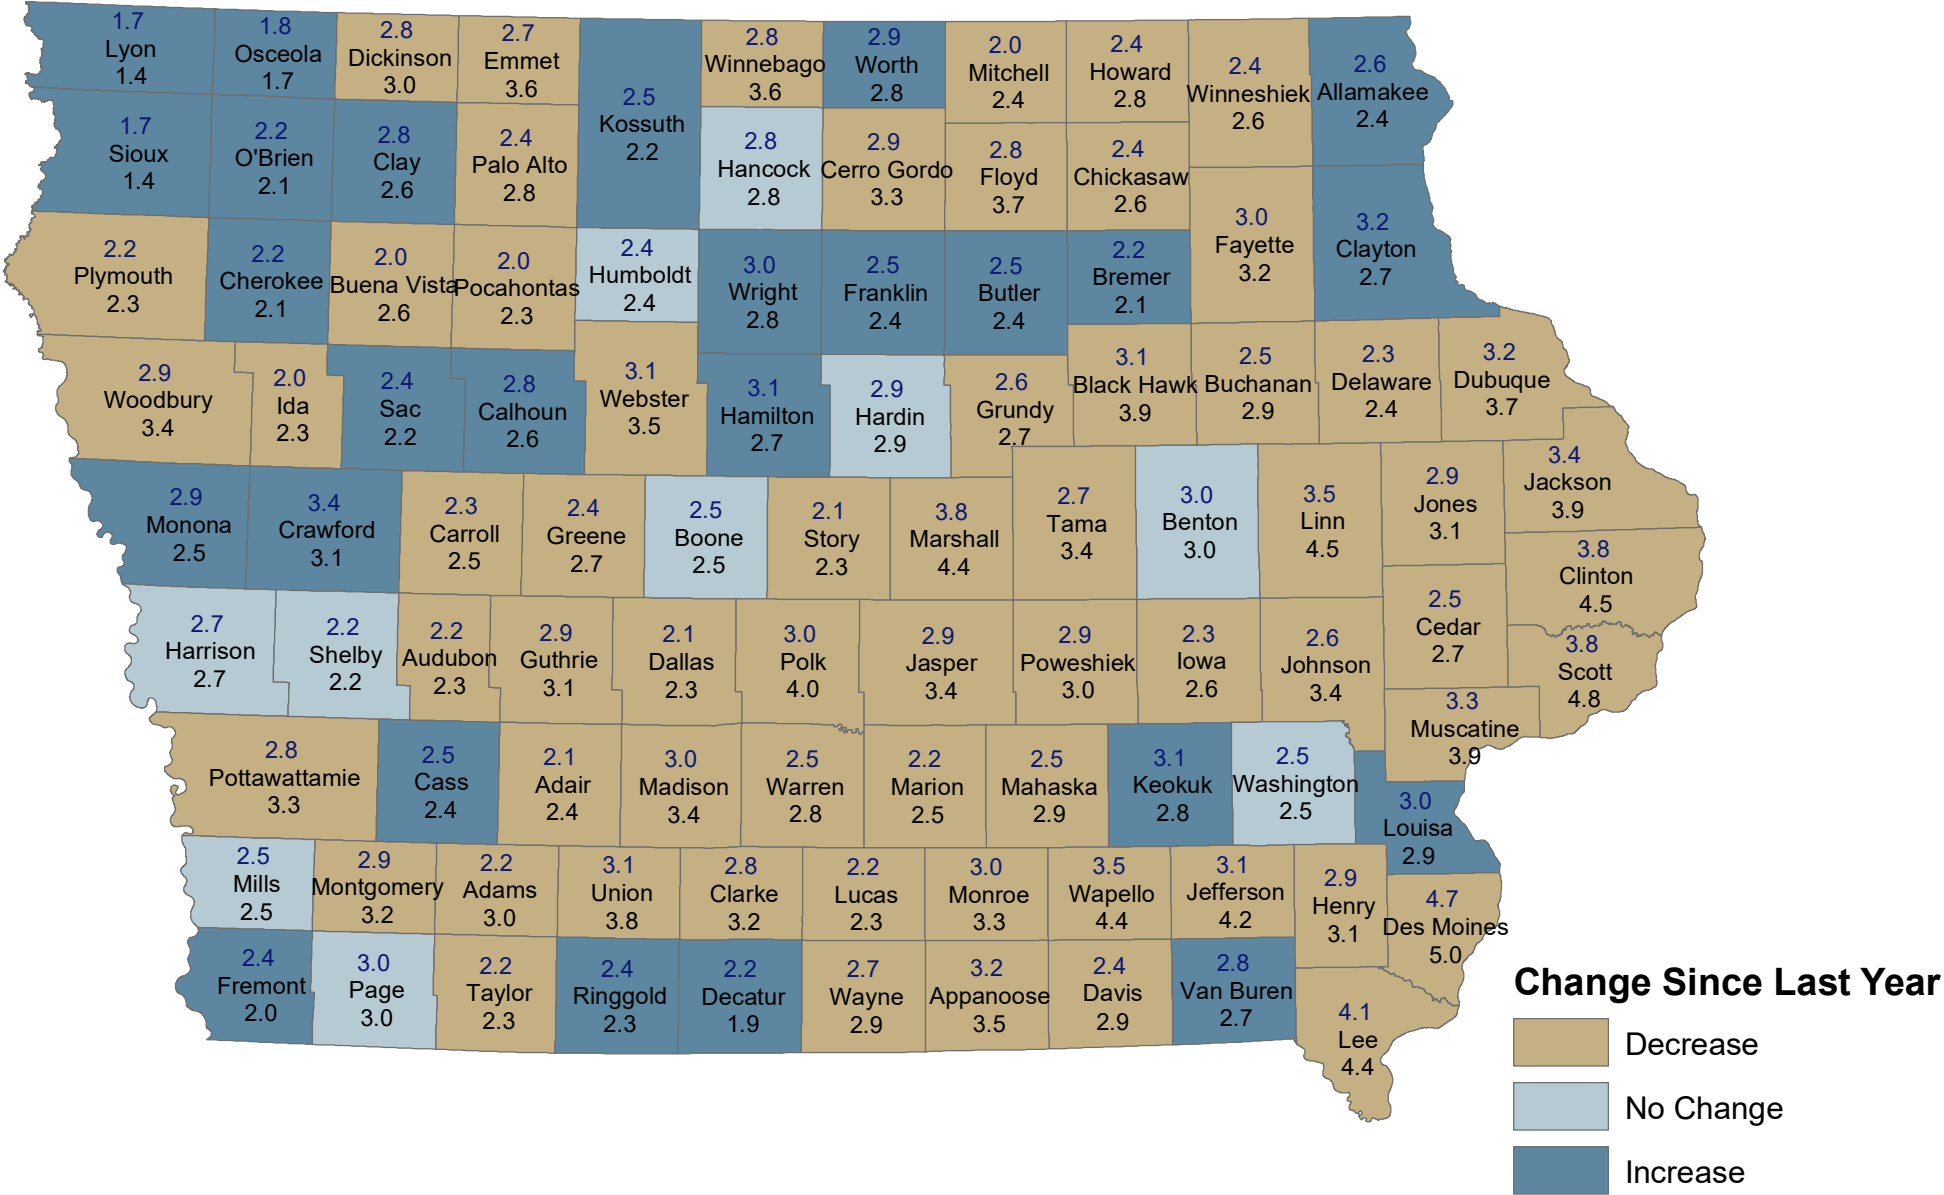

Unemployment Rates for Iowa Counties for October

October 2021 (Rate Above) and October 2020 (Rate Below)

Source: Labor Market Information Division, Iowa Workforce Development