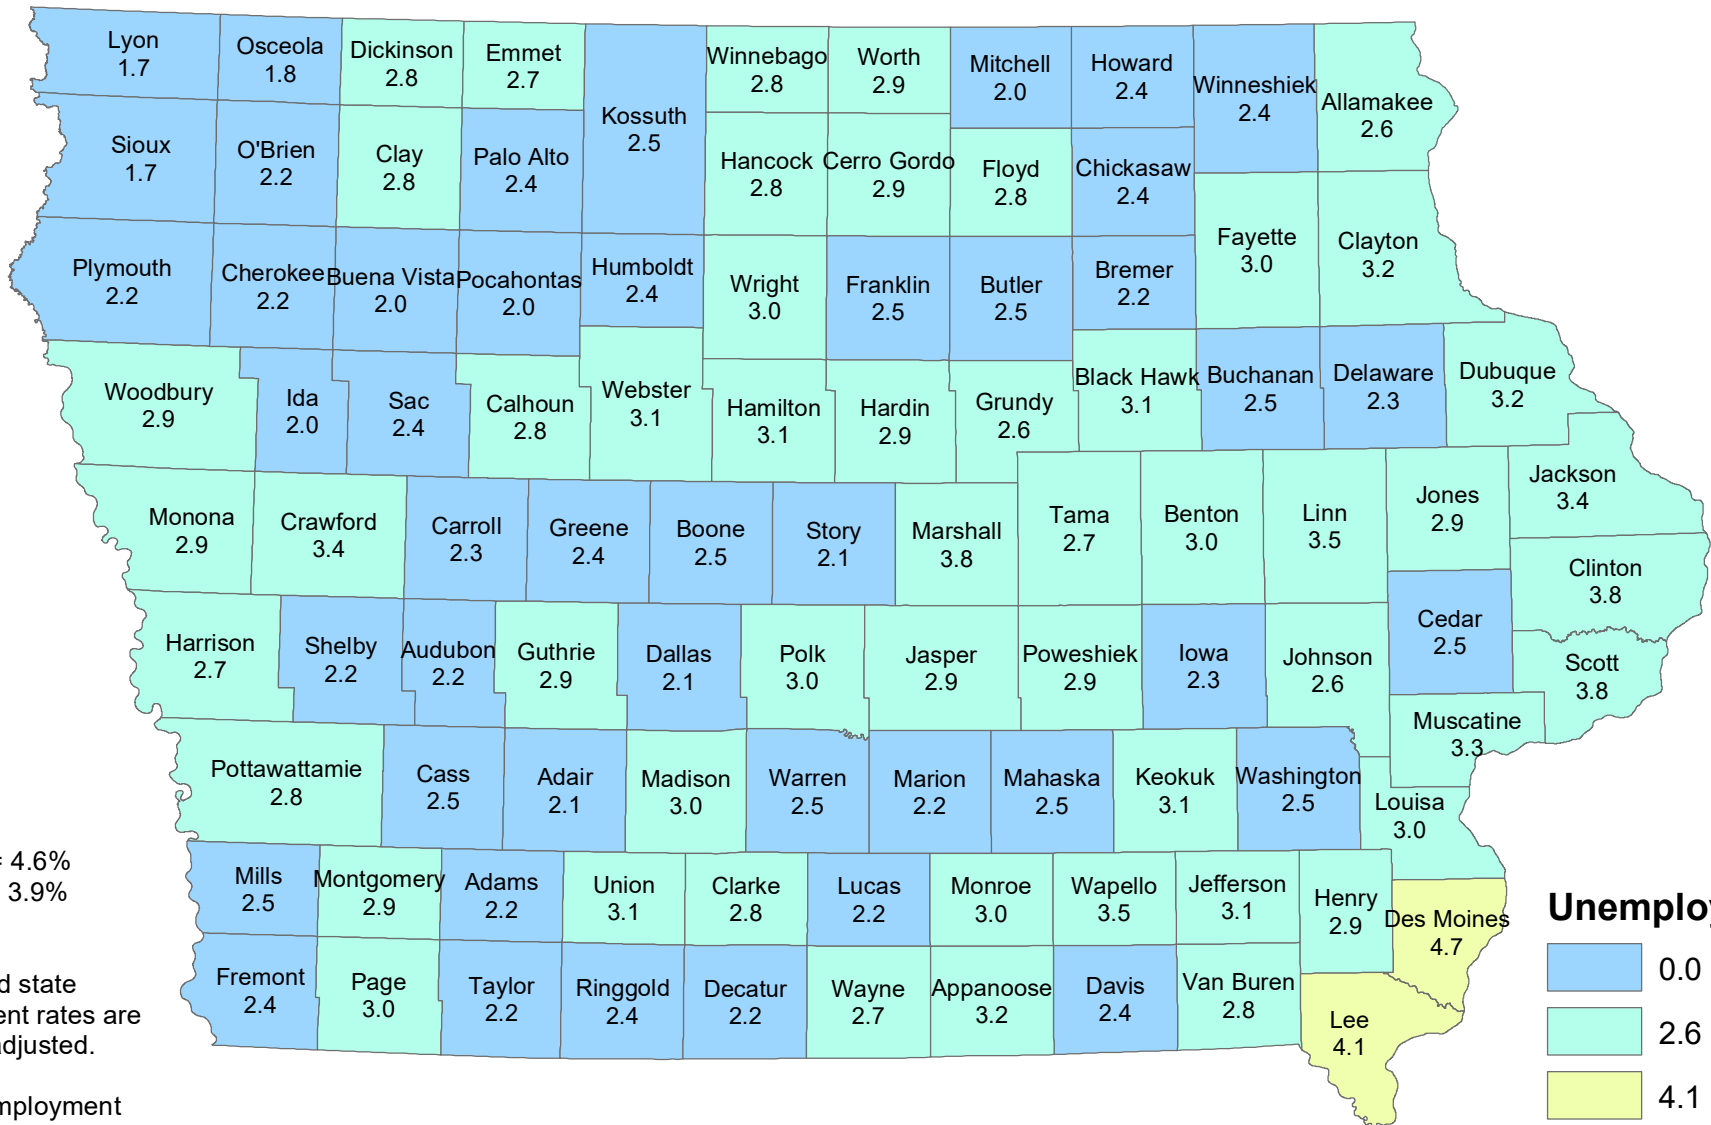

Iowa Unemployment Rates by County

October 2021

U.S. = 4.6%
Iowa = 3.9%

NOTE:
The U.S. and state unemployment rates are seasonally adjusted.

County unemployment rates are not seasonally adjusted.

Unemployment Rate