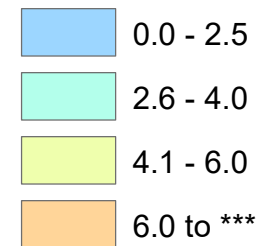

Iowa Unemployment Rates by County

October 2021

U.S. = 4.6%
Iowa = 3.9%

NOTE:
The U.S. and state unemployment rates are seasonally adjusted.

County unemployment rates are not seasonally adjusted.

Unemployment Rate