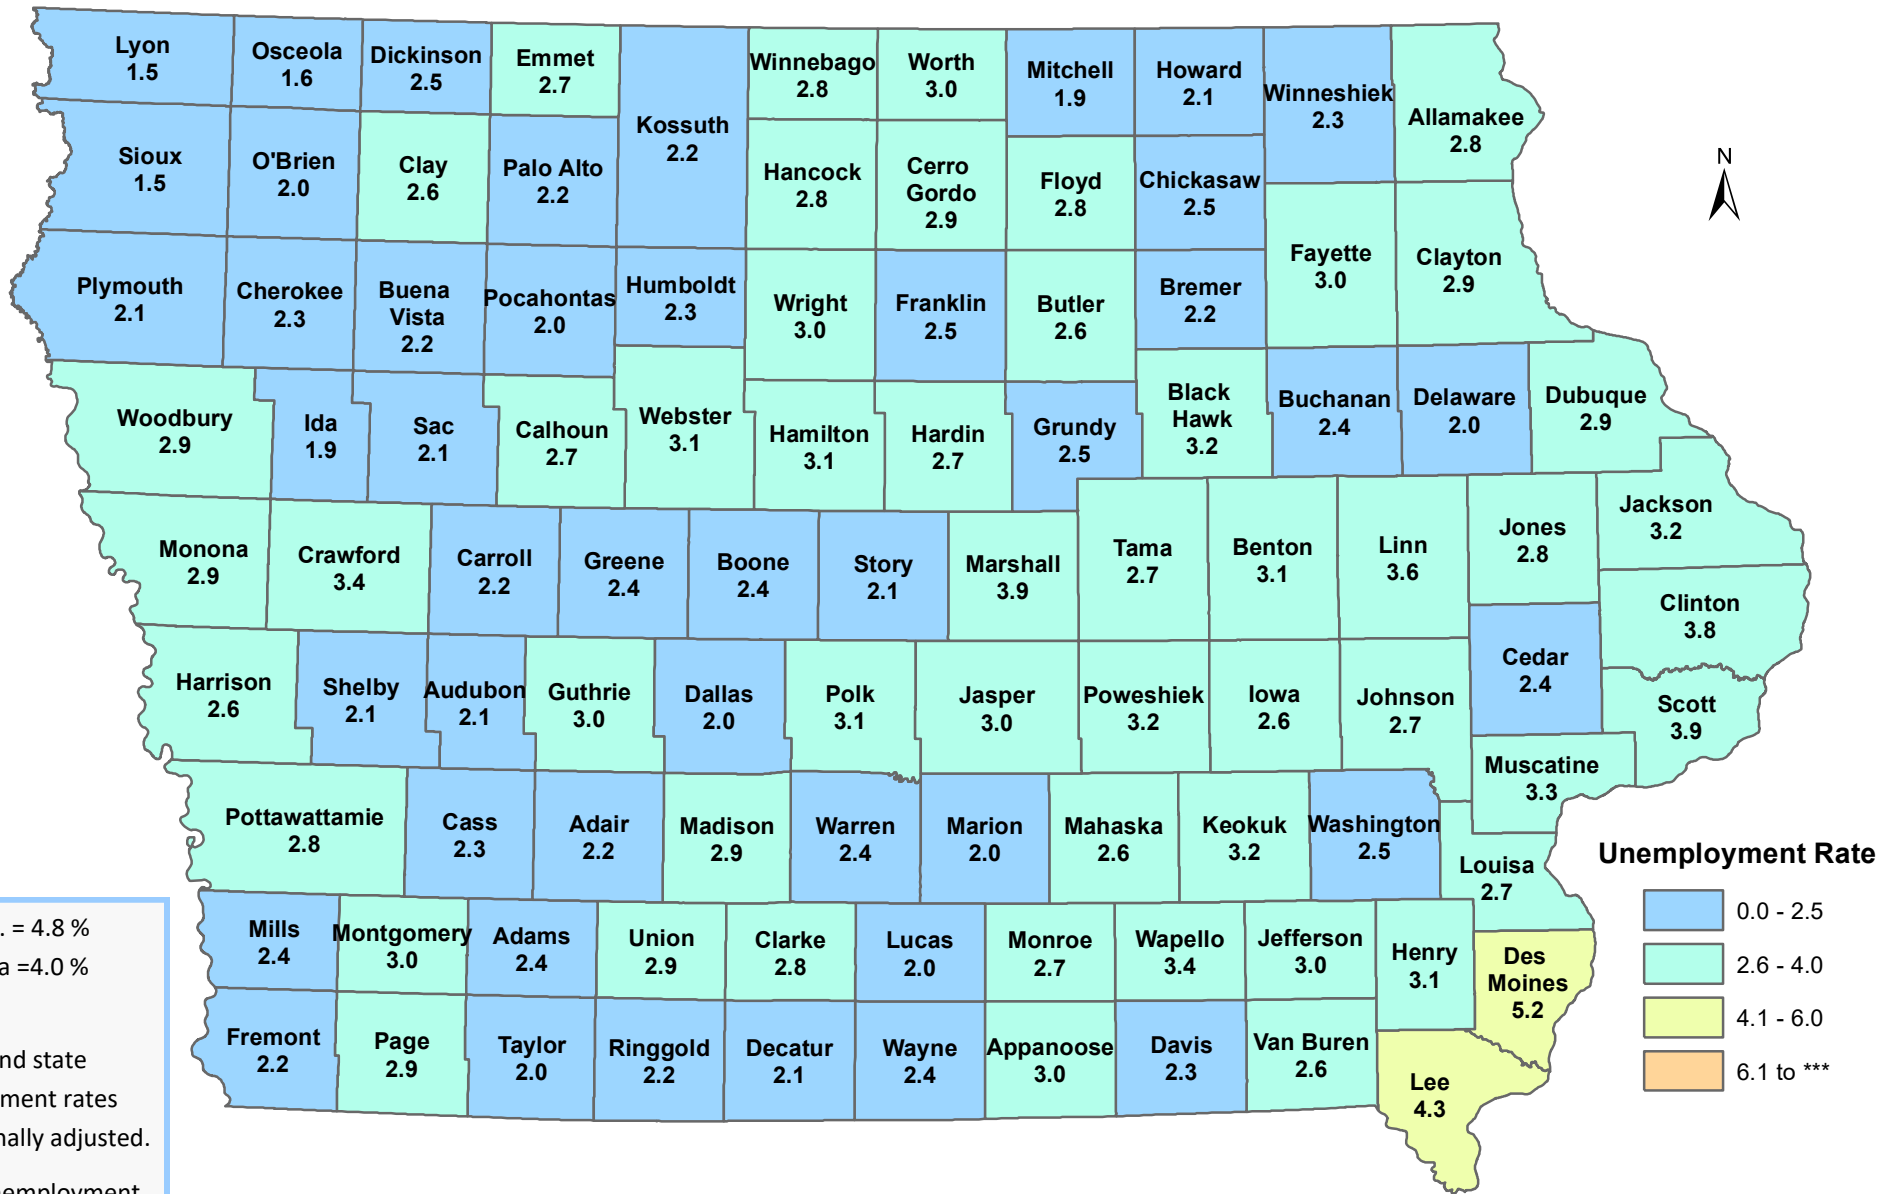

Iowa Unemployment Rates by County

September 2021

U.S. = 4.8 %
Iowa = 4.0 %

NOTE:
The U.S. and state unemployment rates are seasonally adjusted.
County unemployment rates are *not* seasonally adjusted.

Source: Labor Market Information Division, Iowa Workforce Development