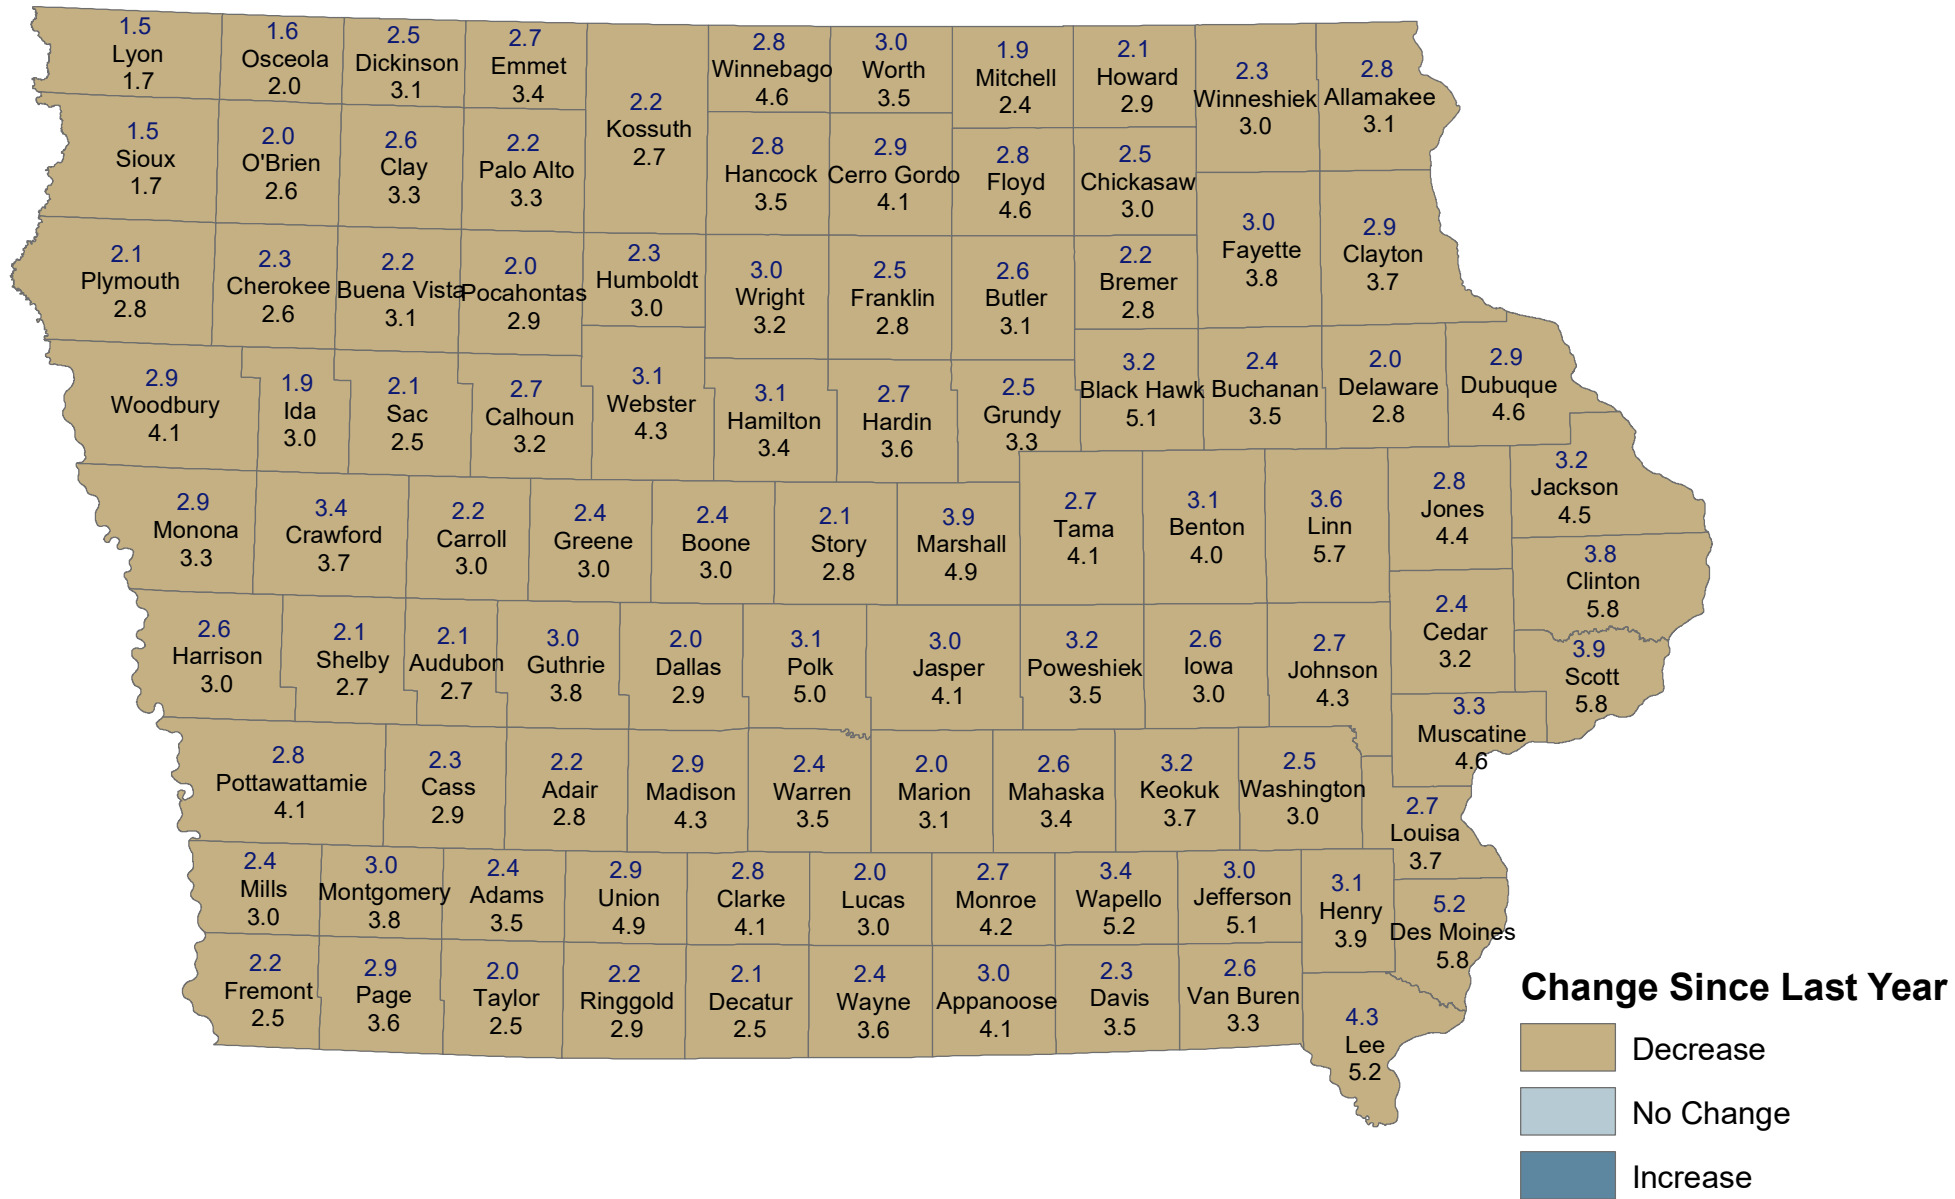

Unemployment Rates for Iowa Counties for September

September 2021 (Rate Above) and September 2020 (Rate Below)

Source: Labor Market Information Division, Iowa Workforce Development