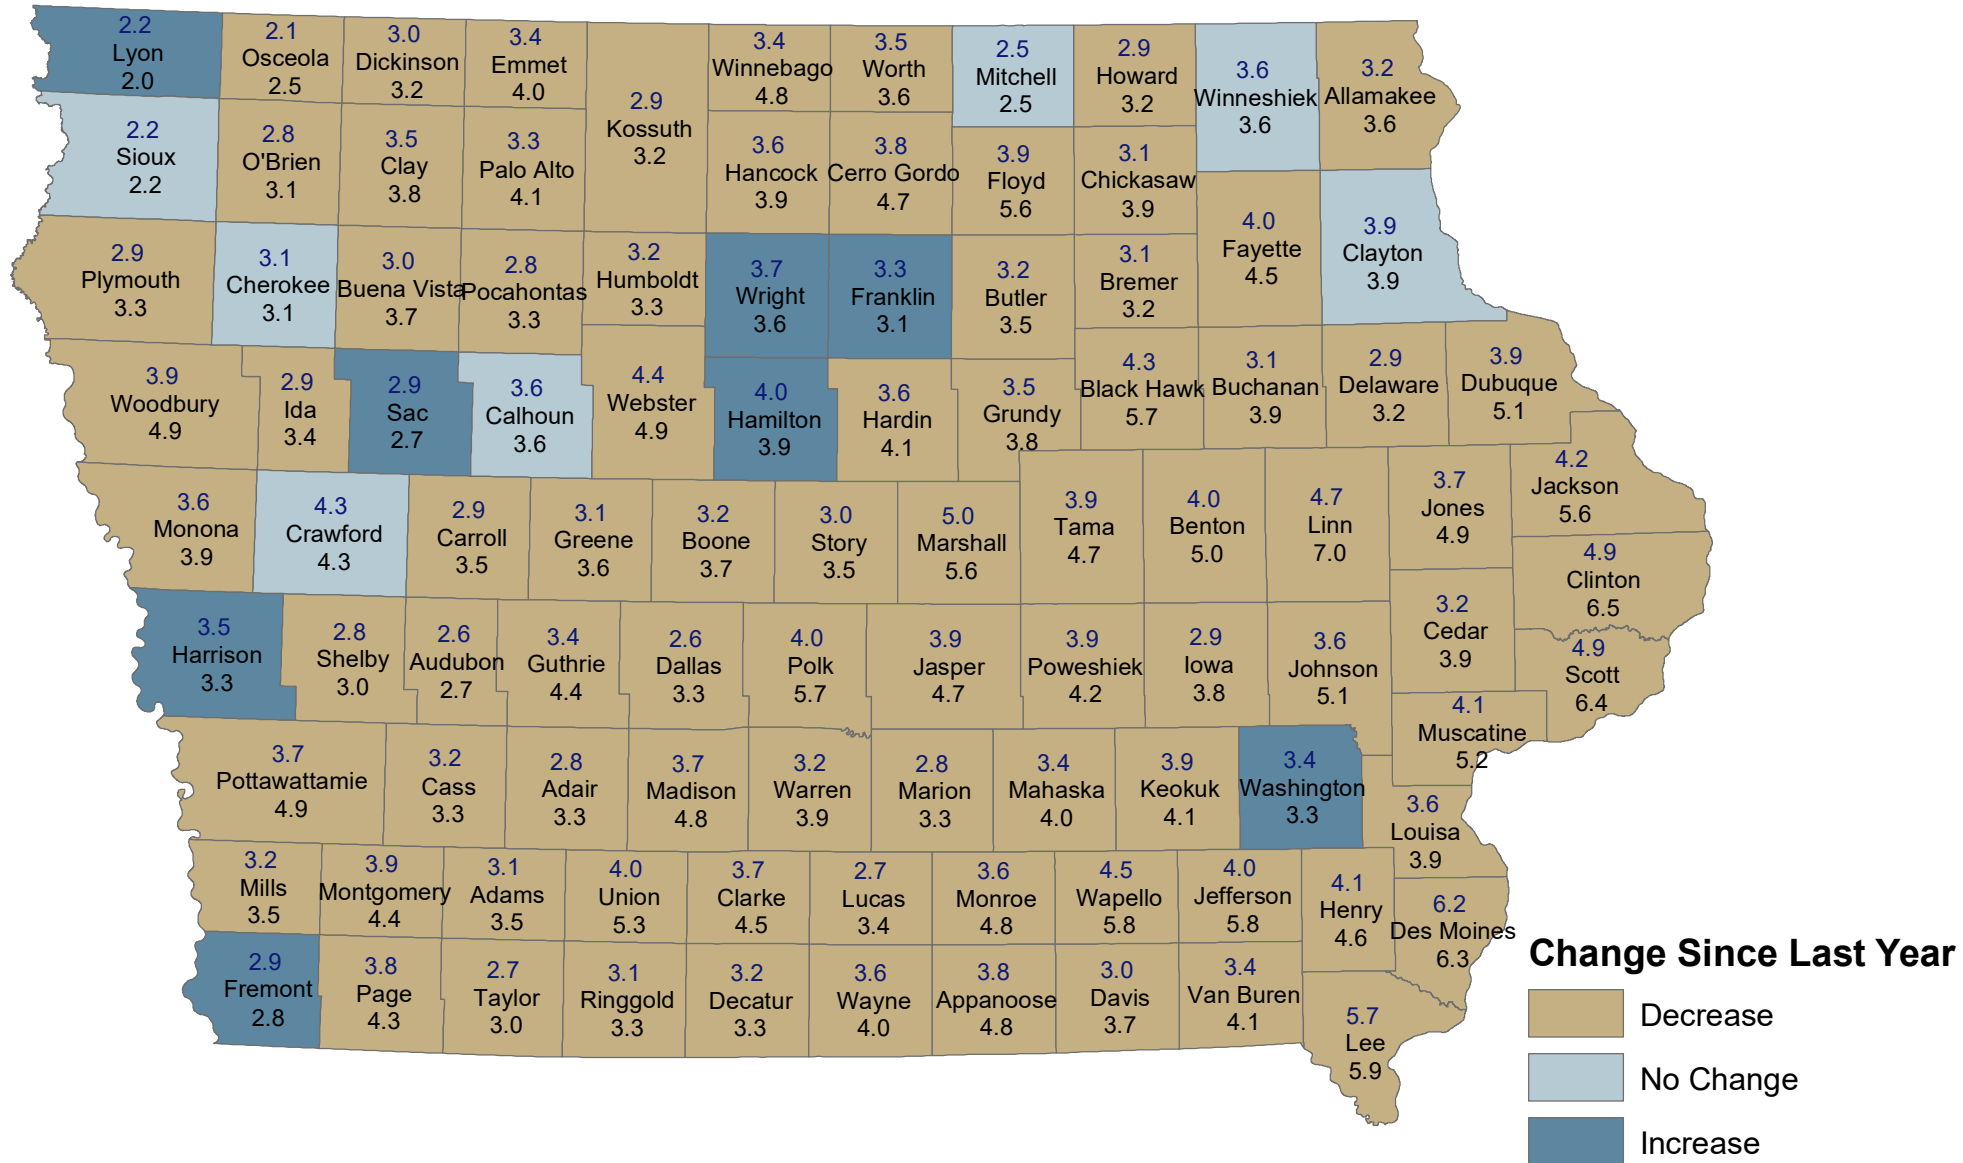

Unemployment Rates for Iowa Counties for August

August 2021 (Rate Above) and August 2020 (Rate Below)

Source: Labor Market Information Division, Iowa Workforce Development