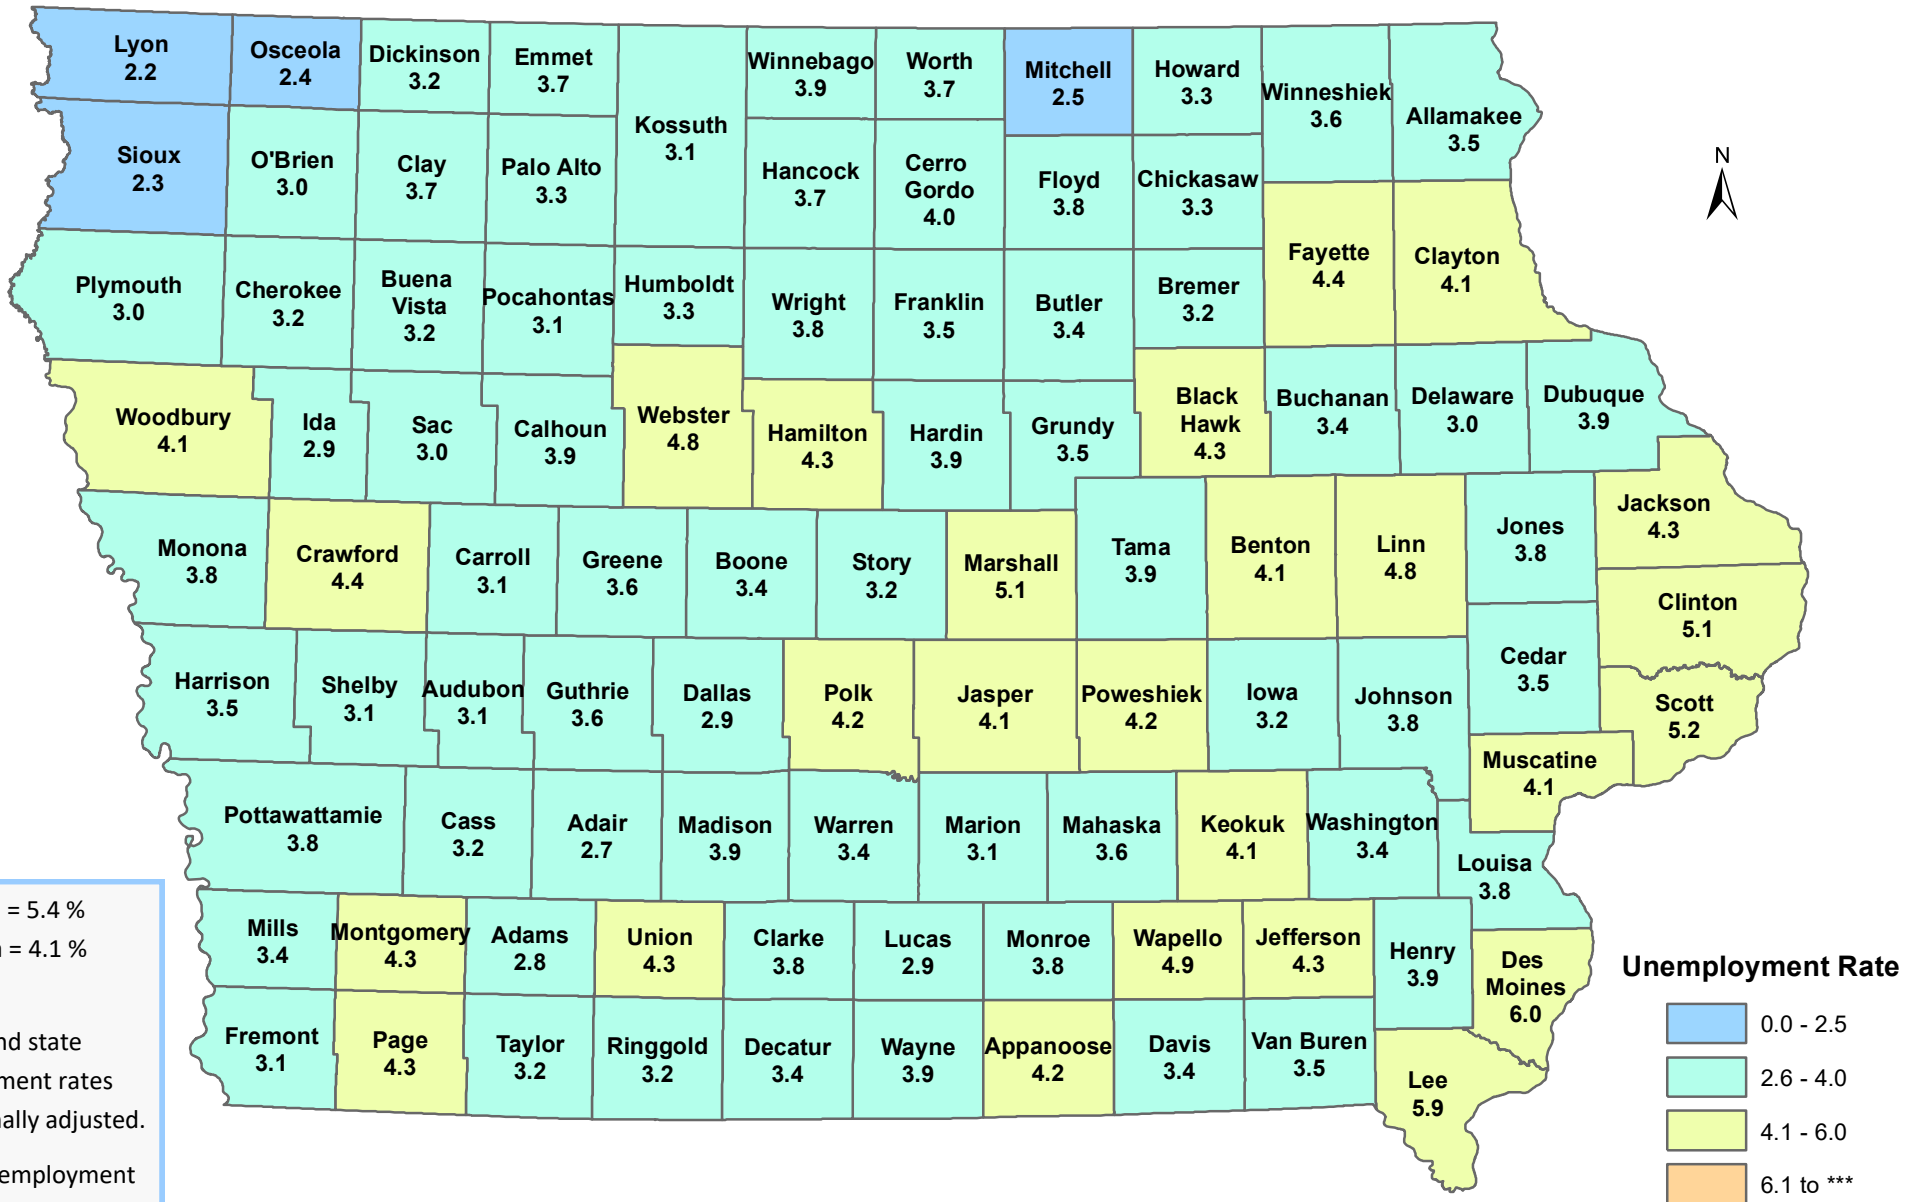

Iowa Unemployment Rates by County

July 2021

U.S. = 5.4 %
Iowa = 4.1 %

NOTE:
The U.S. and state unemployment rates are seasonally adjusted.
County unemployment rates are *not* seasonally adjusted.

Source: Labor Market Information Division, Iowa Workforce Development