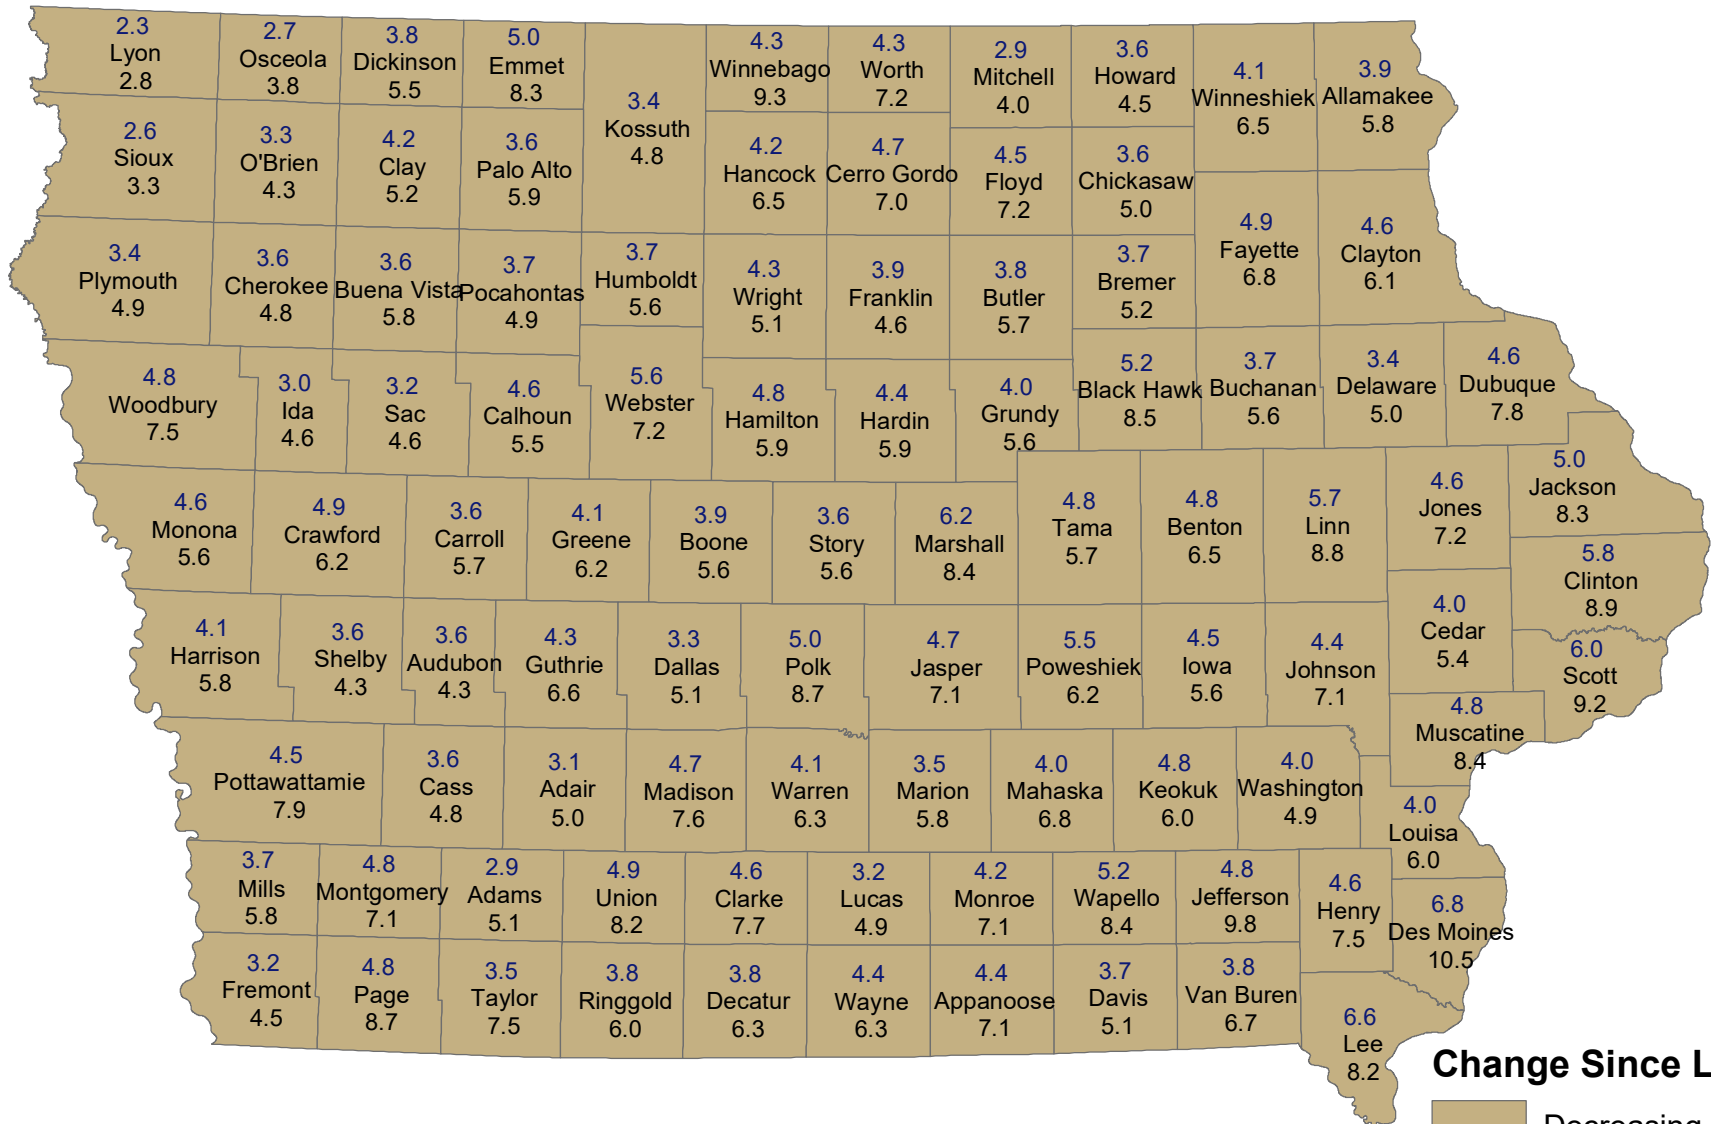

# Unemployment Rates for Iowa Counties in June

June 2021 (Rate Above) and June 2020 (Rate Below)

Source: Labor Market Information Division, Iowa Workforce Development