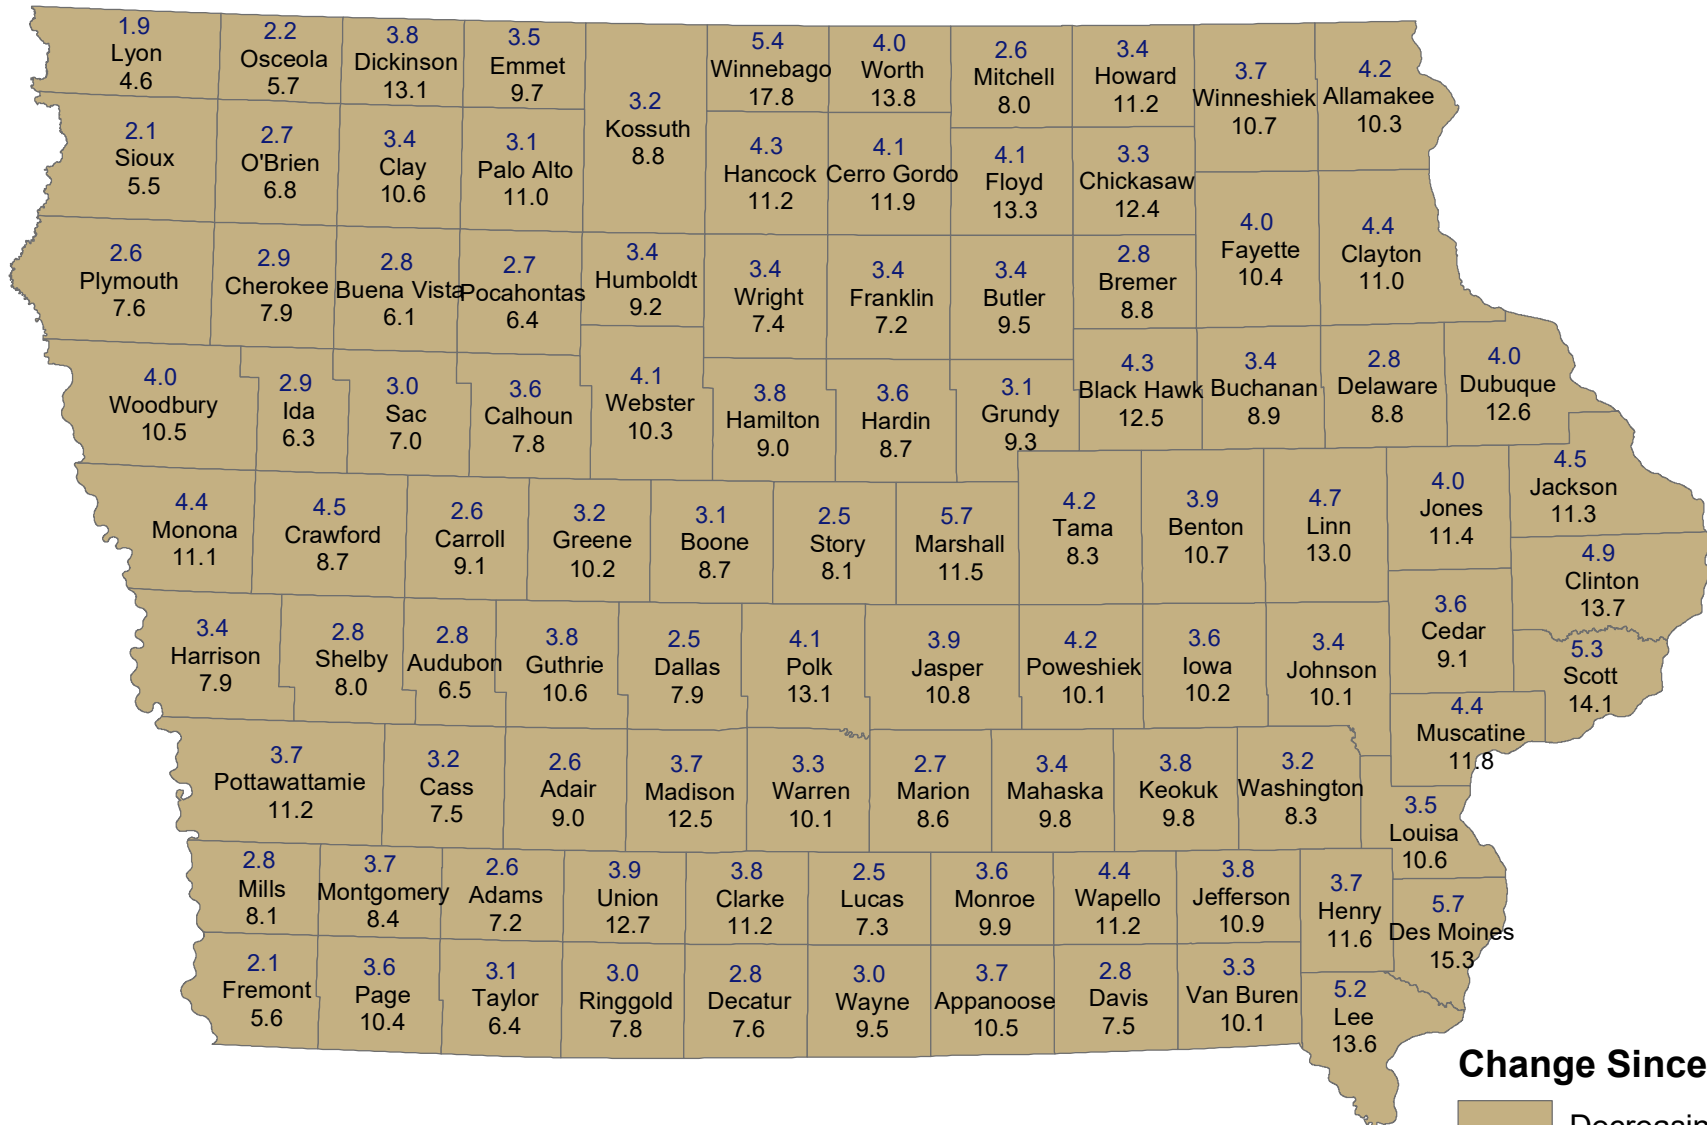

Unemployment Rates for Iowa Counties in April

April 2021 (Rate Above) and April 2020 (Rate Below)

Source: Labor Market Information Division, Iowa Workforce Development