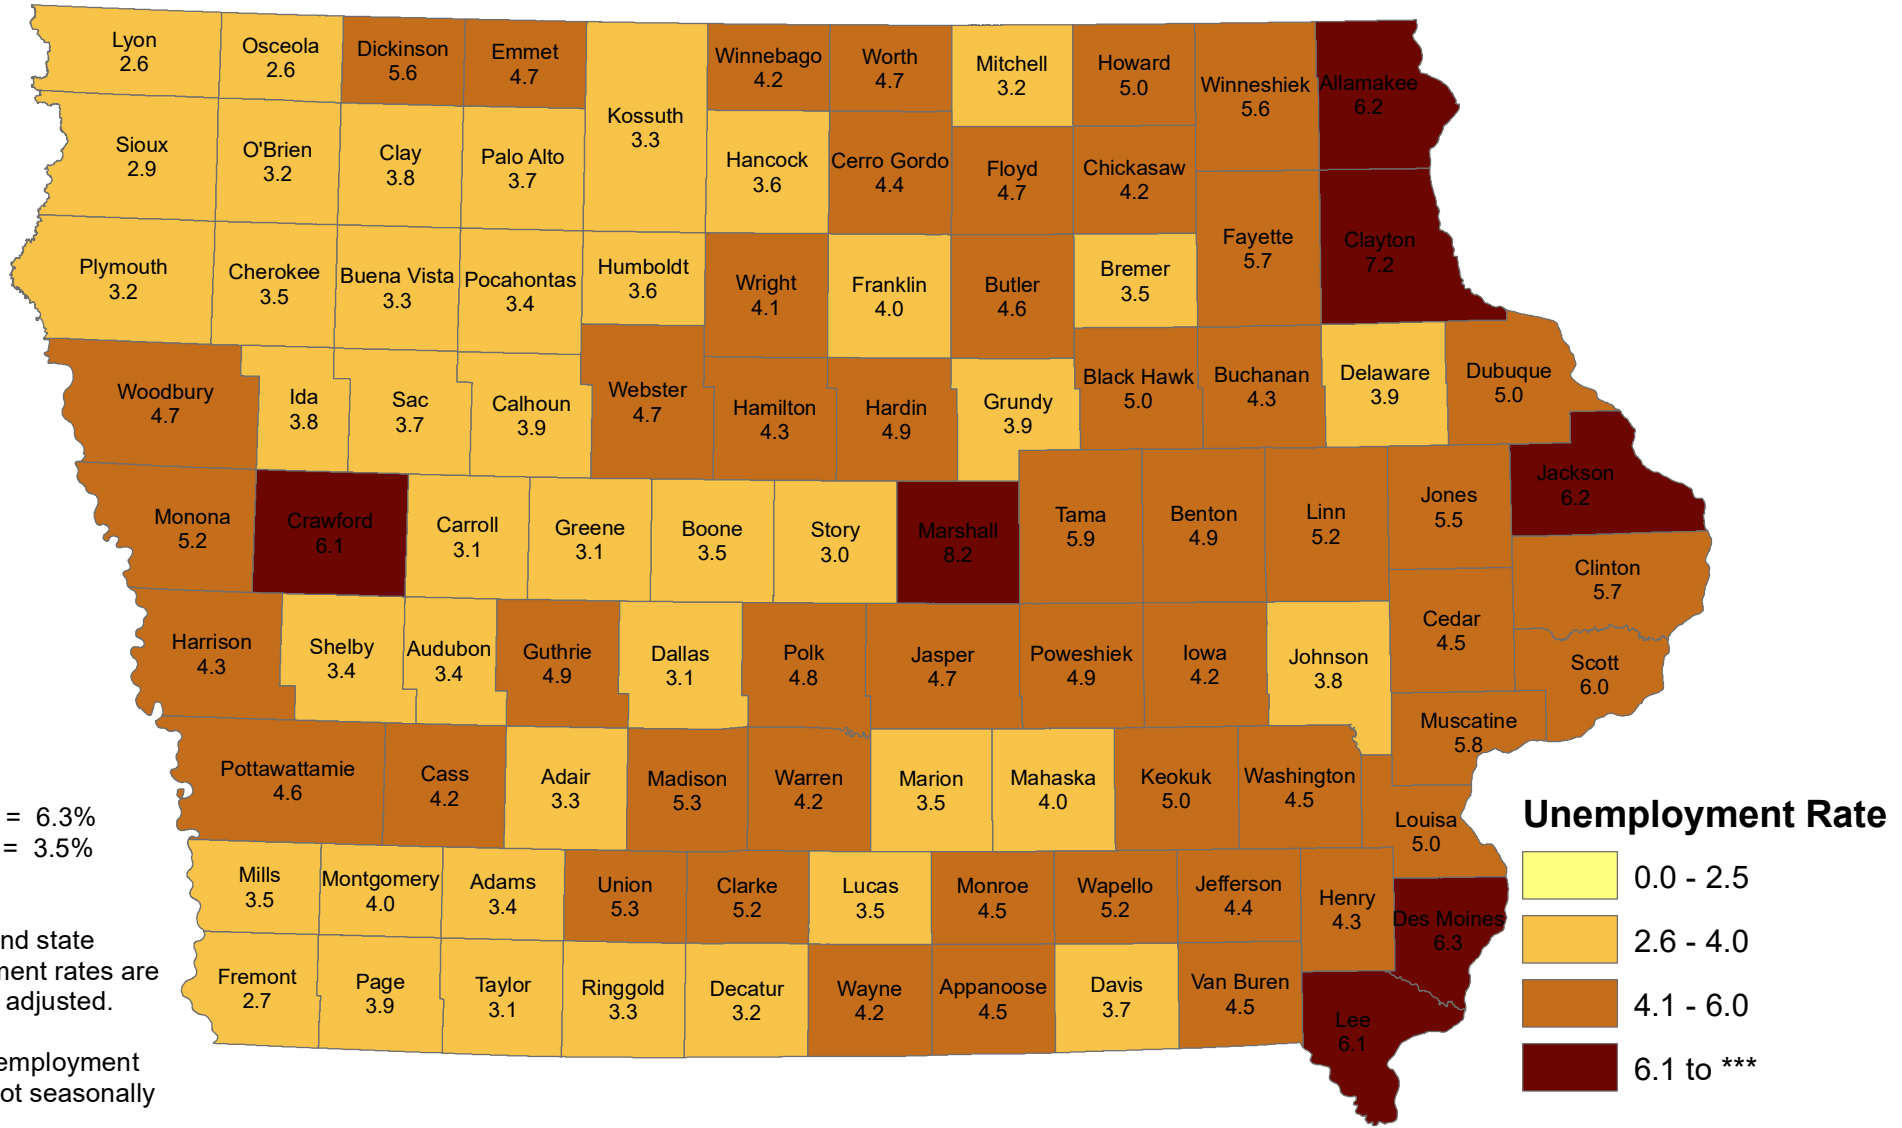

Iowa Unemployment Rates by County

January 2021

U.S. = 6.3%
Iowa = 3.5%

NOTE:
The U.S. and state unemployment rates are seasonally adjusted.

County unemployment rates are not seasonally adjusted.

Source: Labor Market Information Division, Iowa Workforce Development