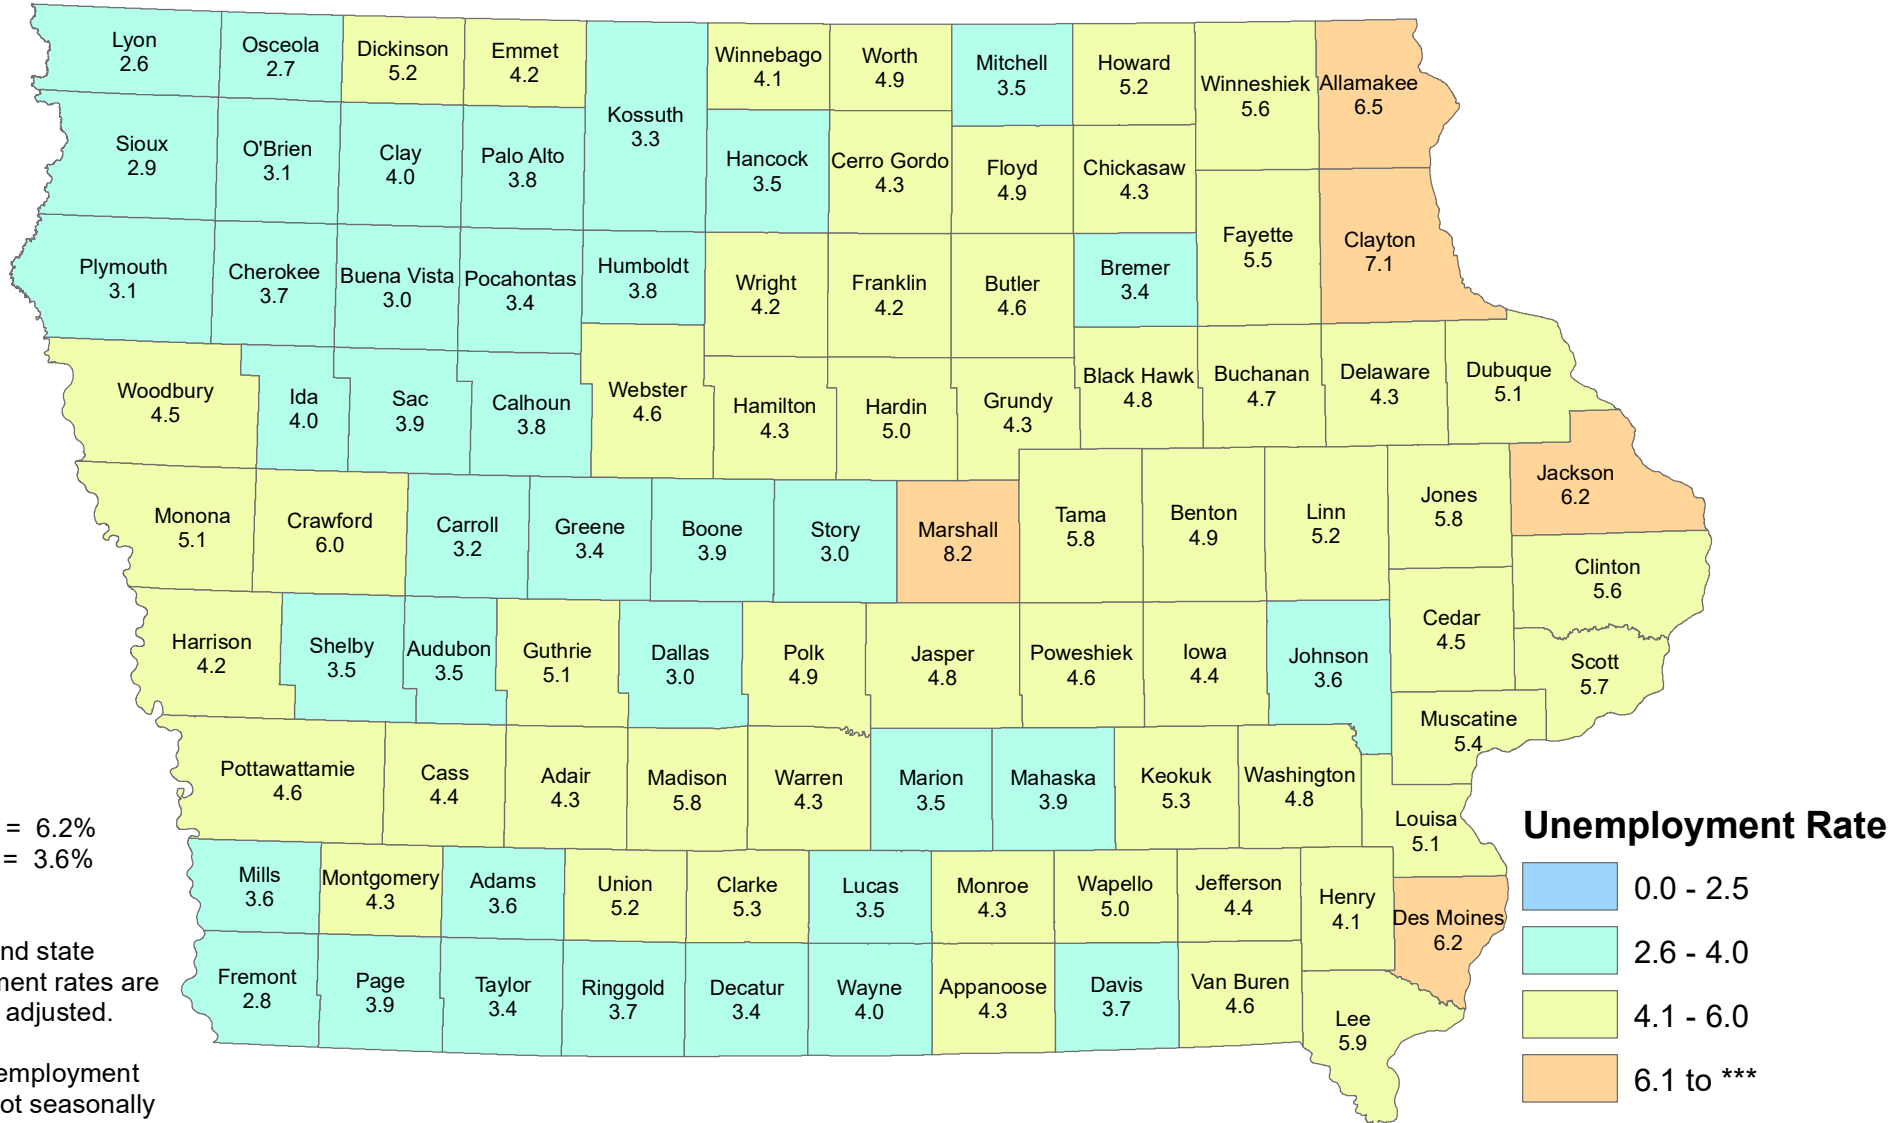

# Iowa Unemployment Rates by County

February 2021

U.S. = 6.2%  
Iowa = 3.6%

NOTE:  
The U.S. and state unemployment rates are seasonally adjusted.

County unemployment rates are not seasonally adjusted.

Source: Labor Market Information Division, Iowa Workforce Development