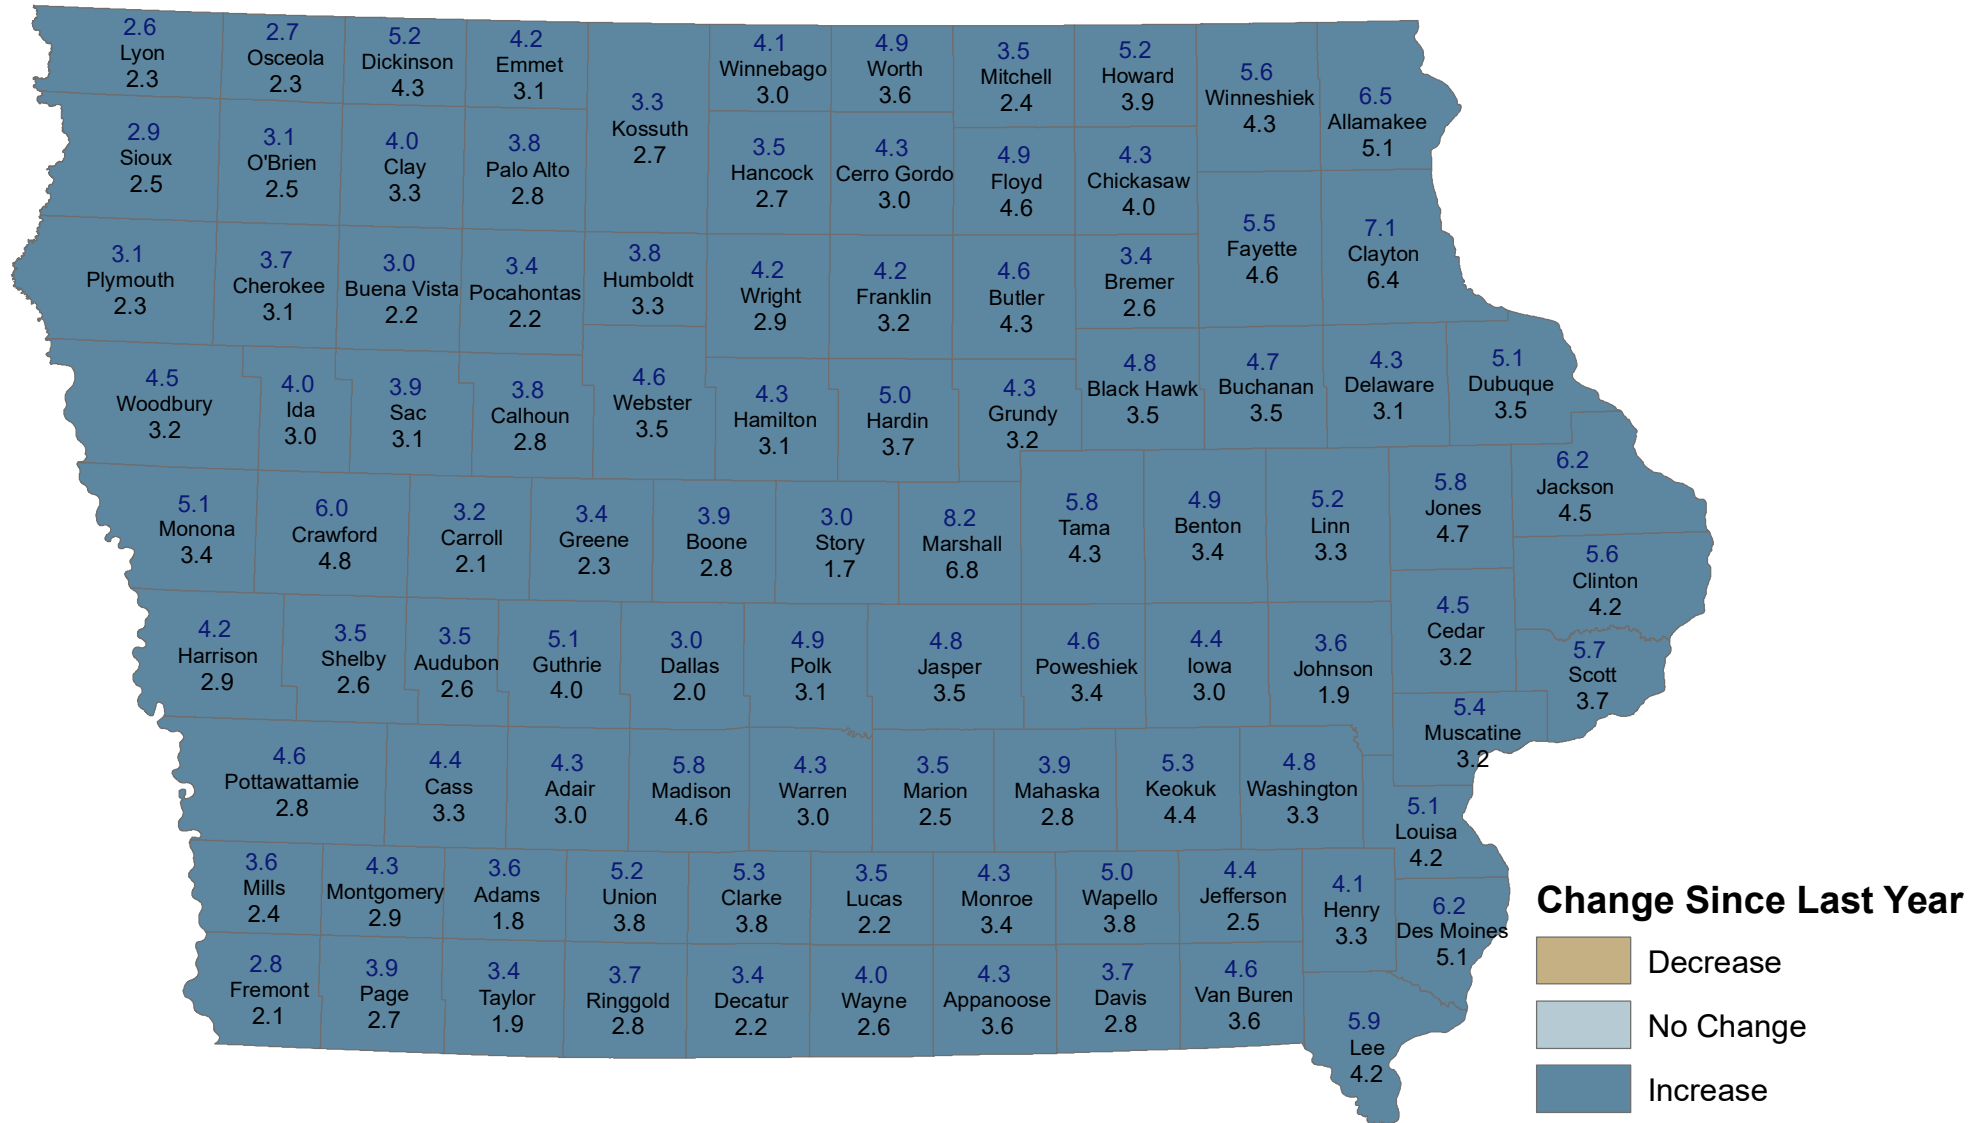

# Unemployment Rates for Iowa Counties in February

February 2021 (Rate Above) and February 2020 (Rate Below)

Source: Labor Market Information Division, Iowa Workforce Development