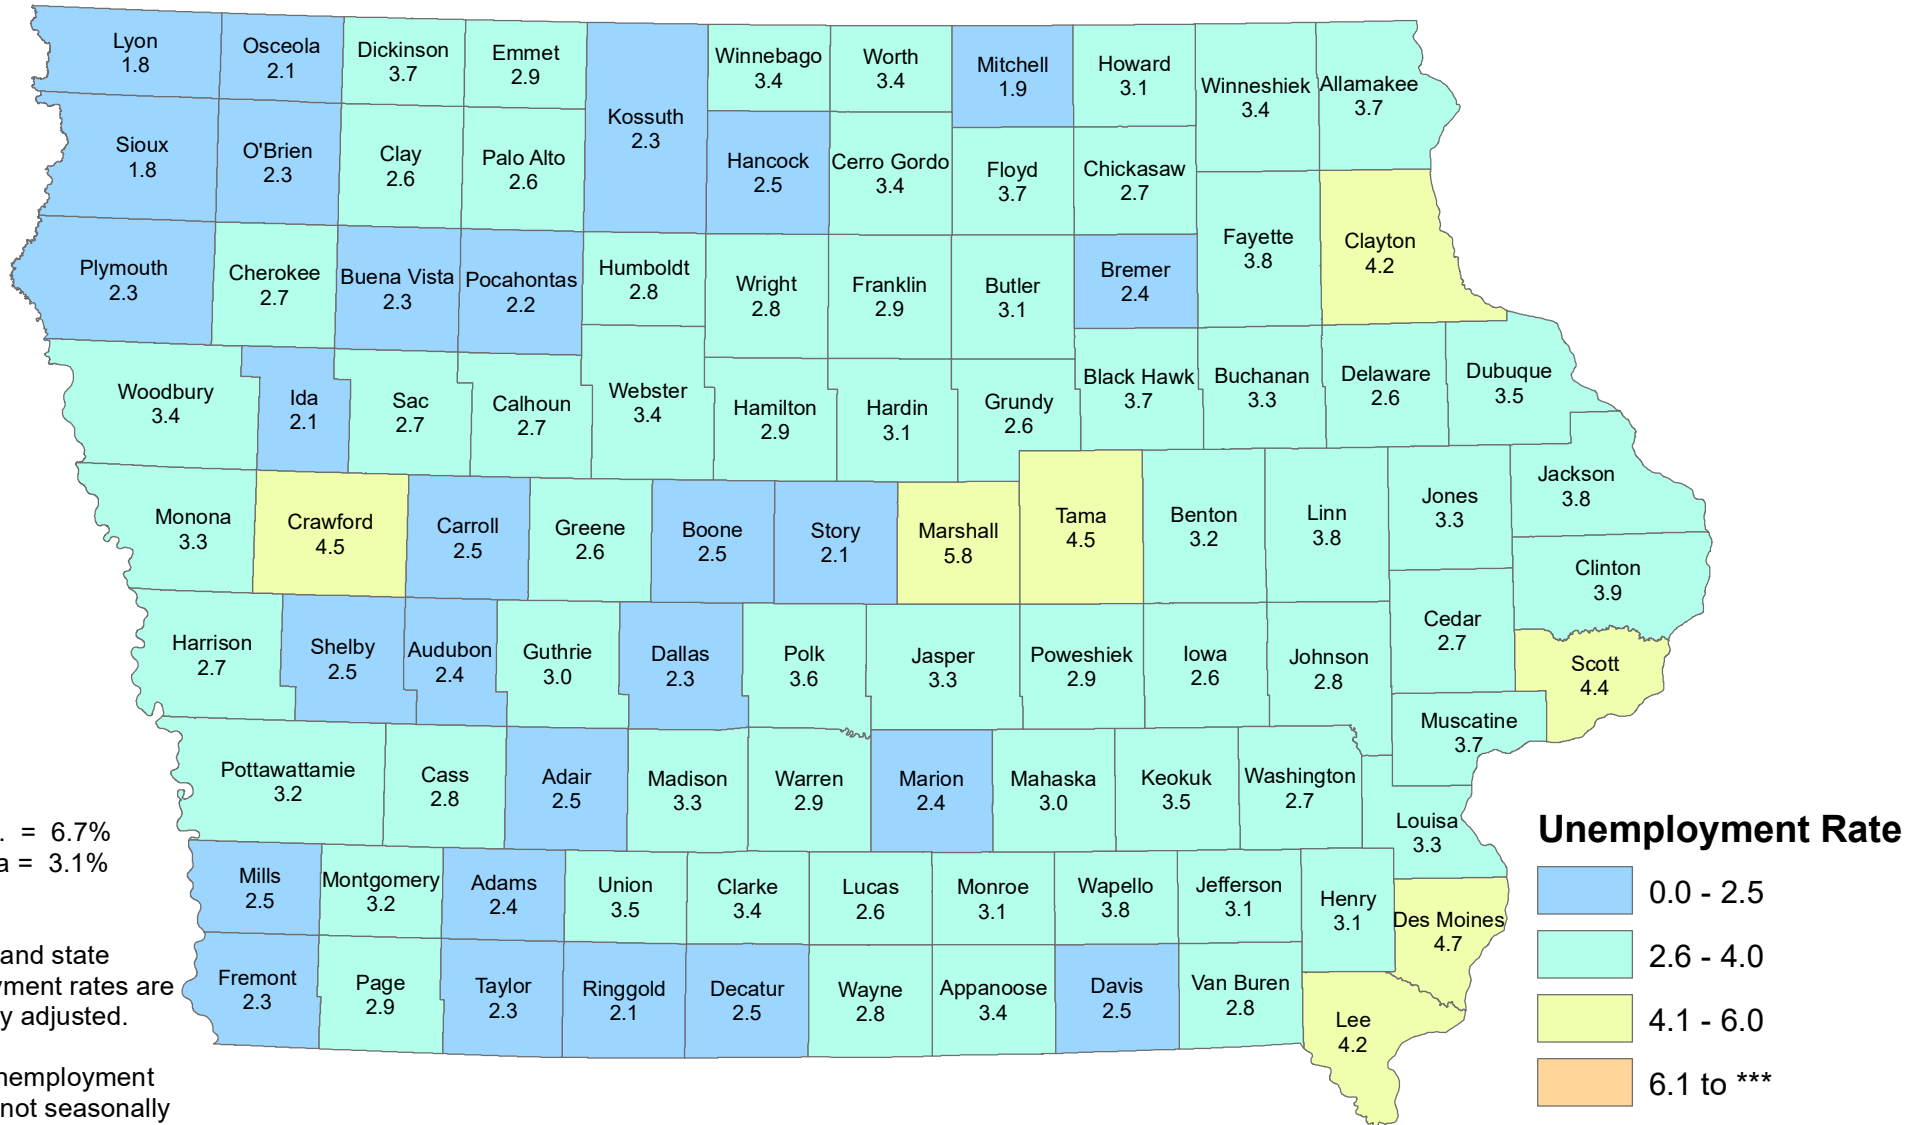

Iowa Unemployment Rates by County

December 2020

U.S. = 6.7%
Iowa = 3.1%

NOTE:
The U.S. and state
unemployment rates are
seasonally adjusted.

County unemployment
rates are not seasonally
adjusted.

Source: Labor Market Information Division, Iowa Workforce Development