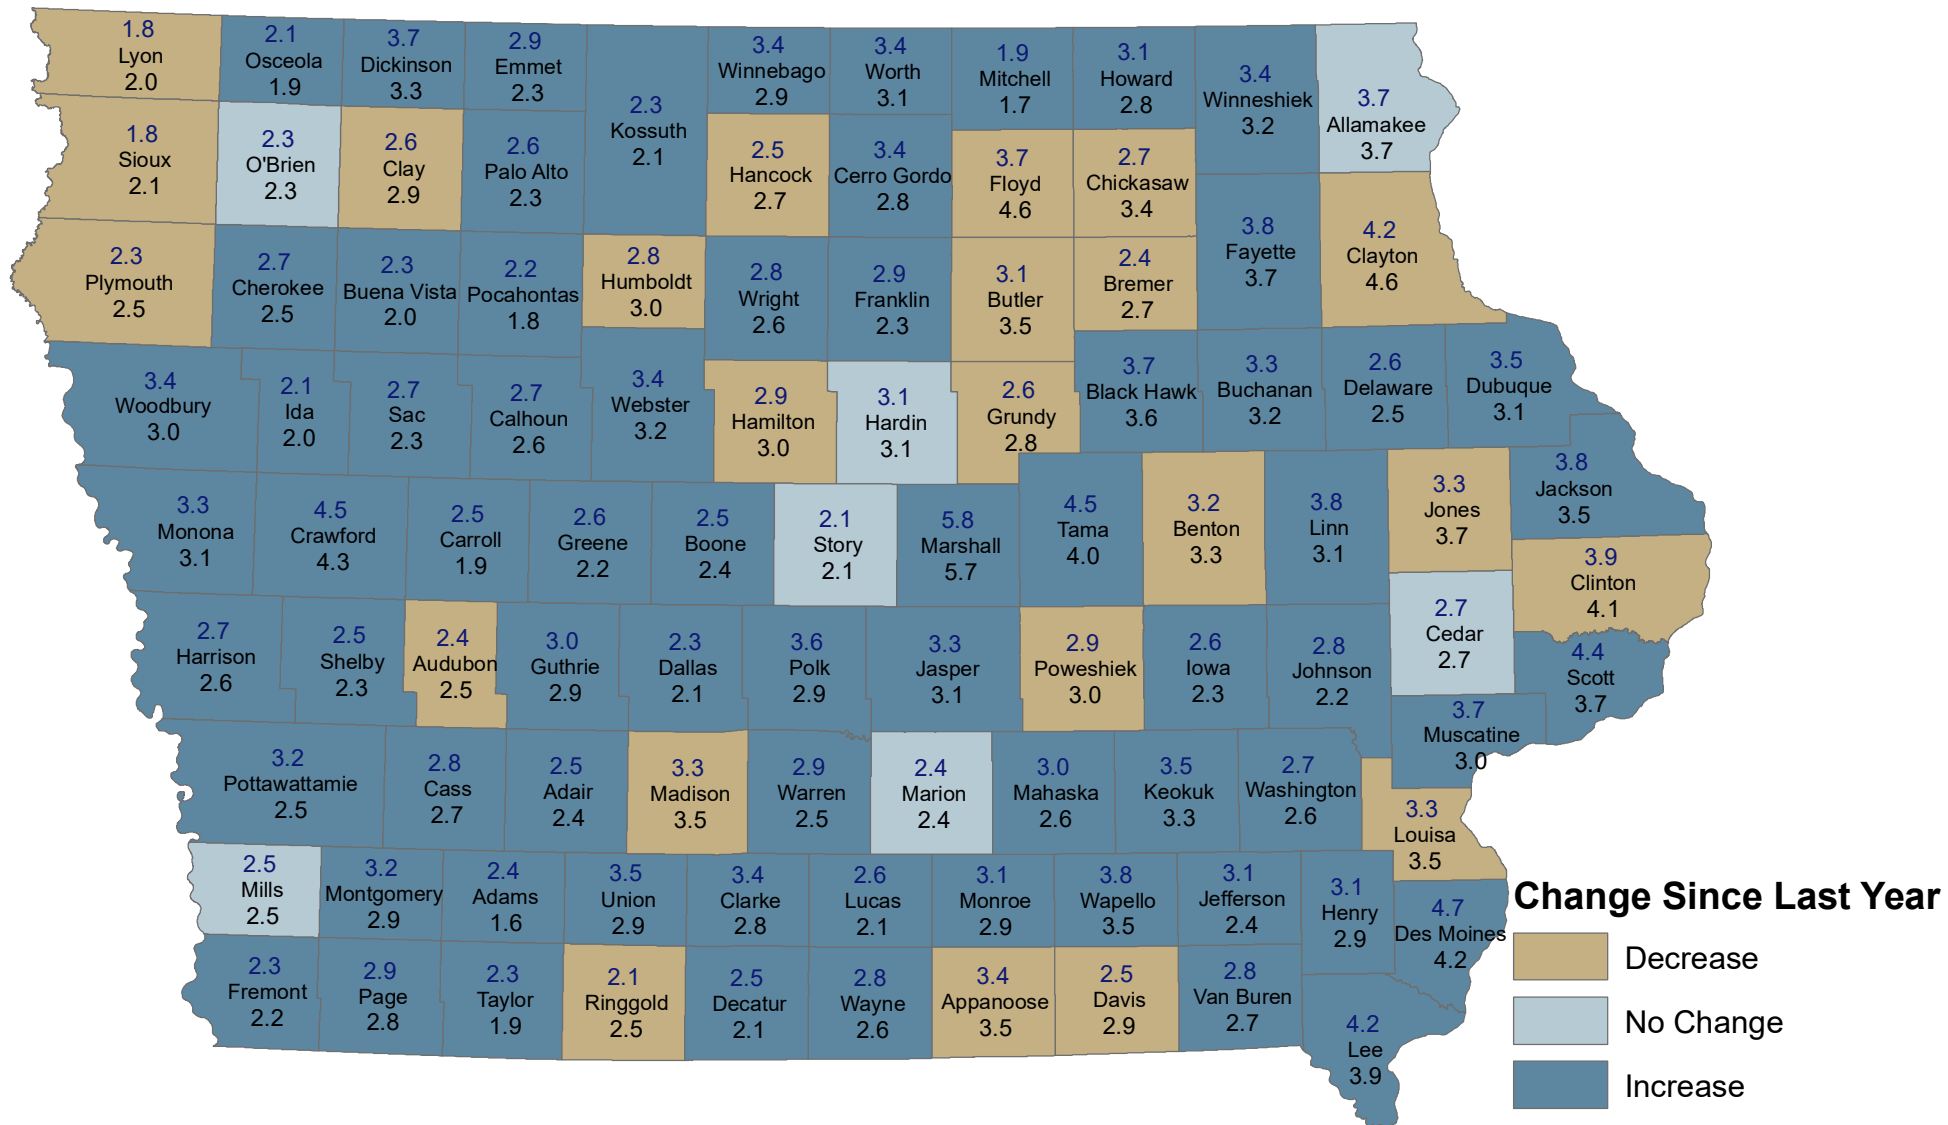

Unemployment Rates for Iowa Counties in December

December 2020 (Rate Above) and December 2019 (Rate Below)

Source: Labor Market Information Division, Iowa Workforce Development