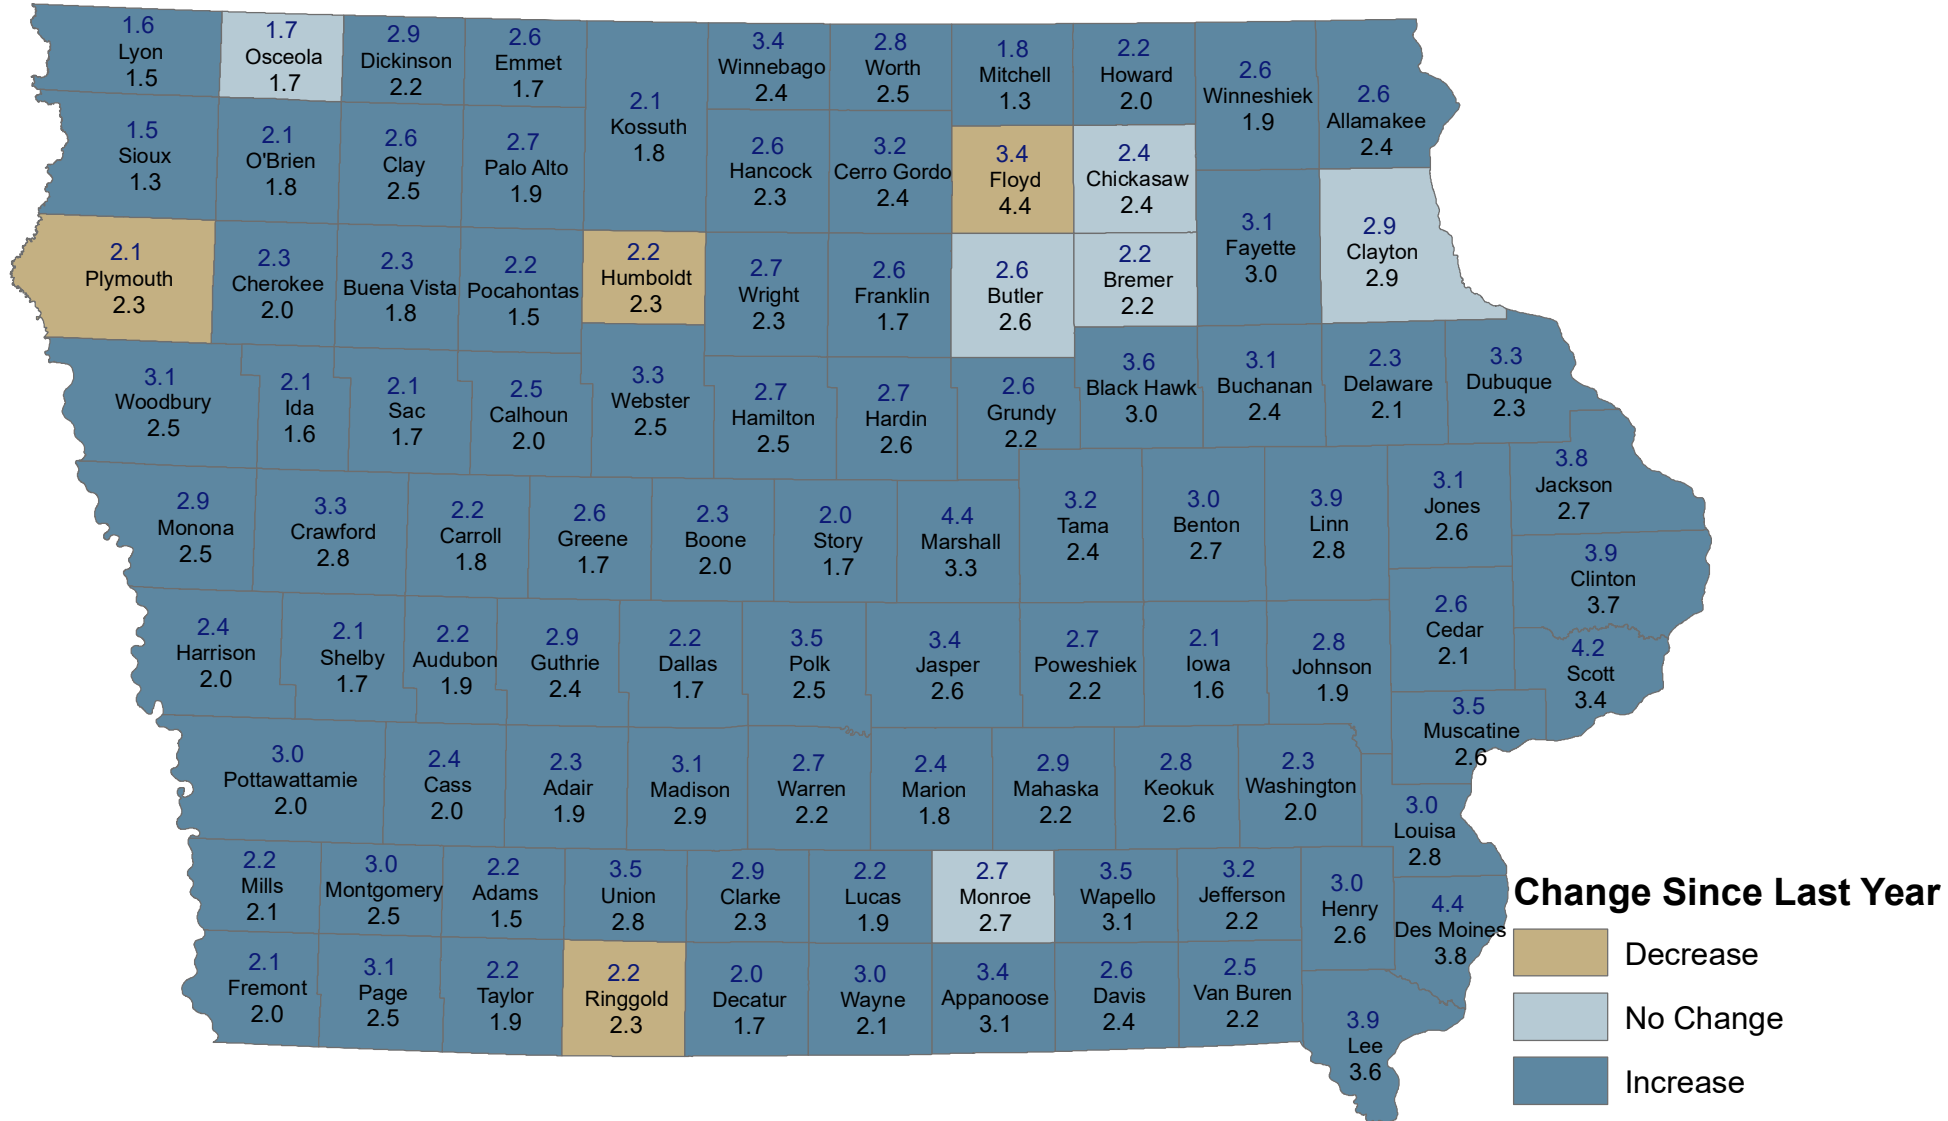

Unemployment Rates for Iowa Counties in November

November 2020 (Rate Above) and November 2019 (Rate Below)

Source: Labor Market Information Division, Iowa Workforce Development