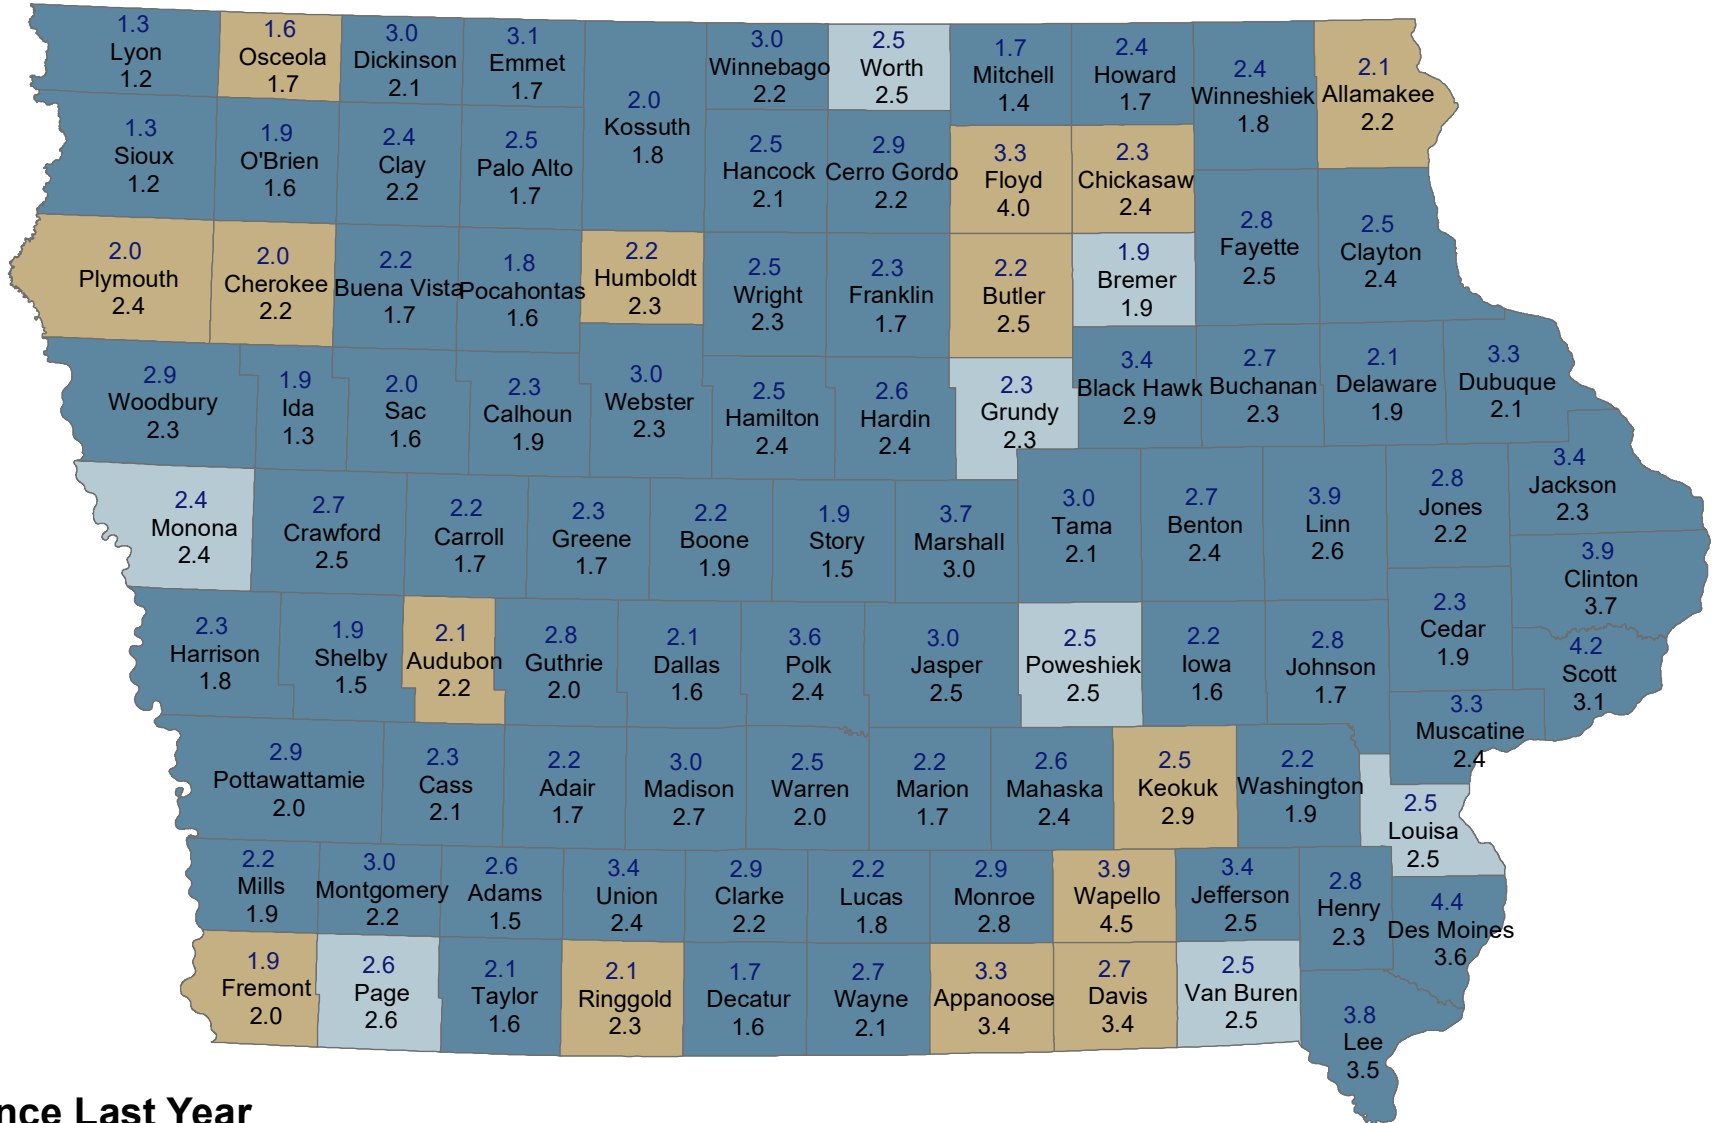

Unemployment Rates for Iowa Counties in October

October 2020 (Rate Above) and October 2019 (Rate Below)

Change Since Last Year

Source: Labor Market Information Division, Iowa Workforce Development