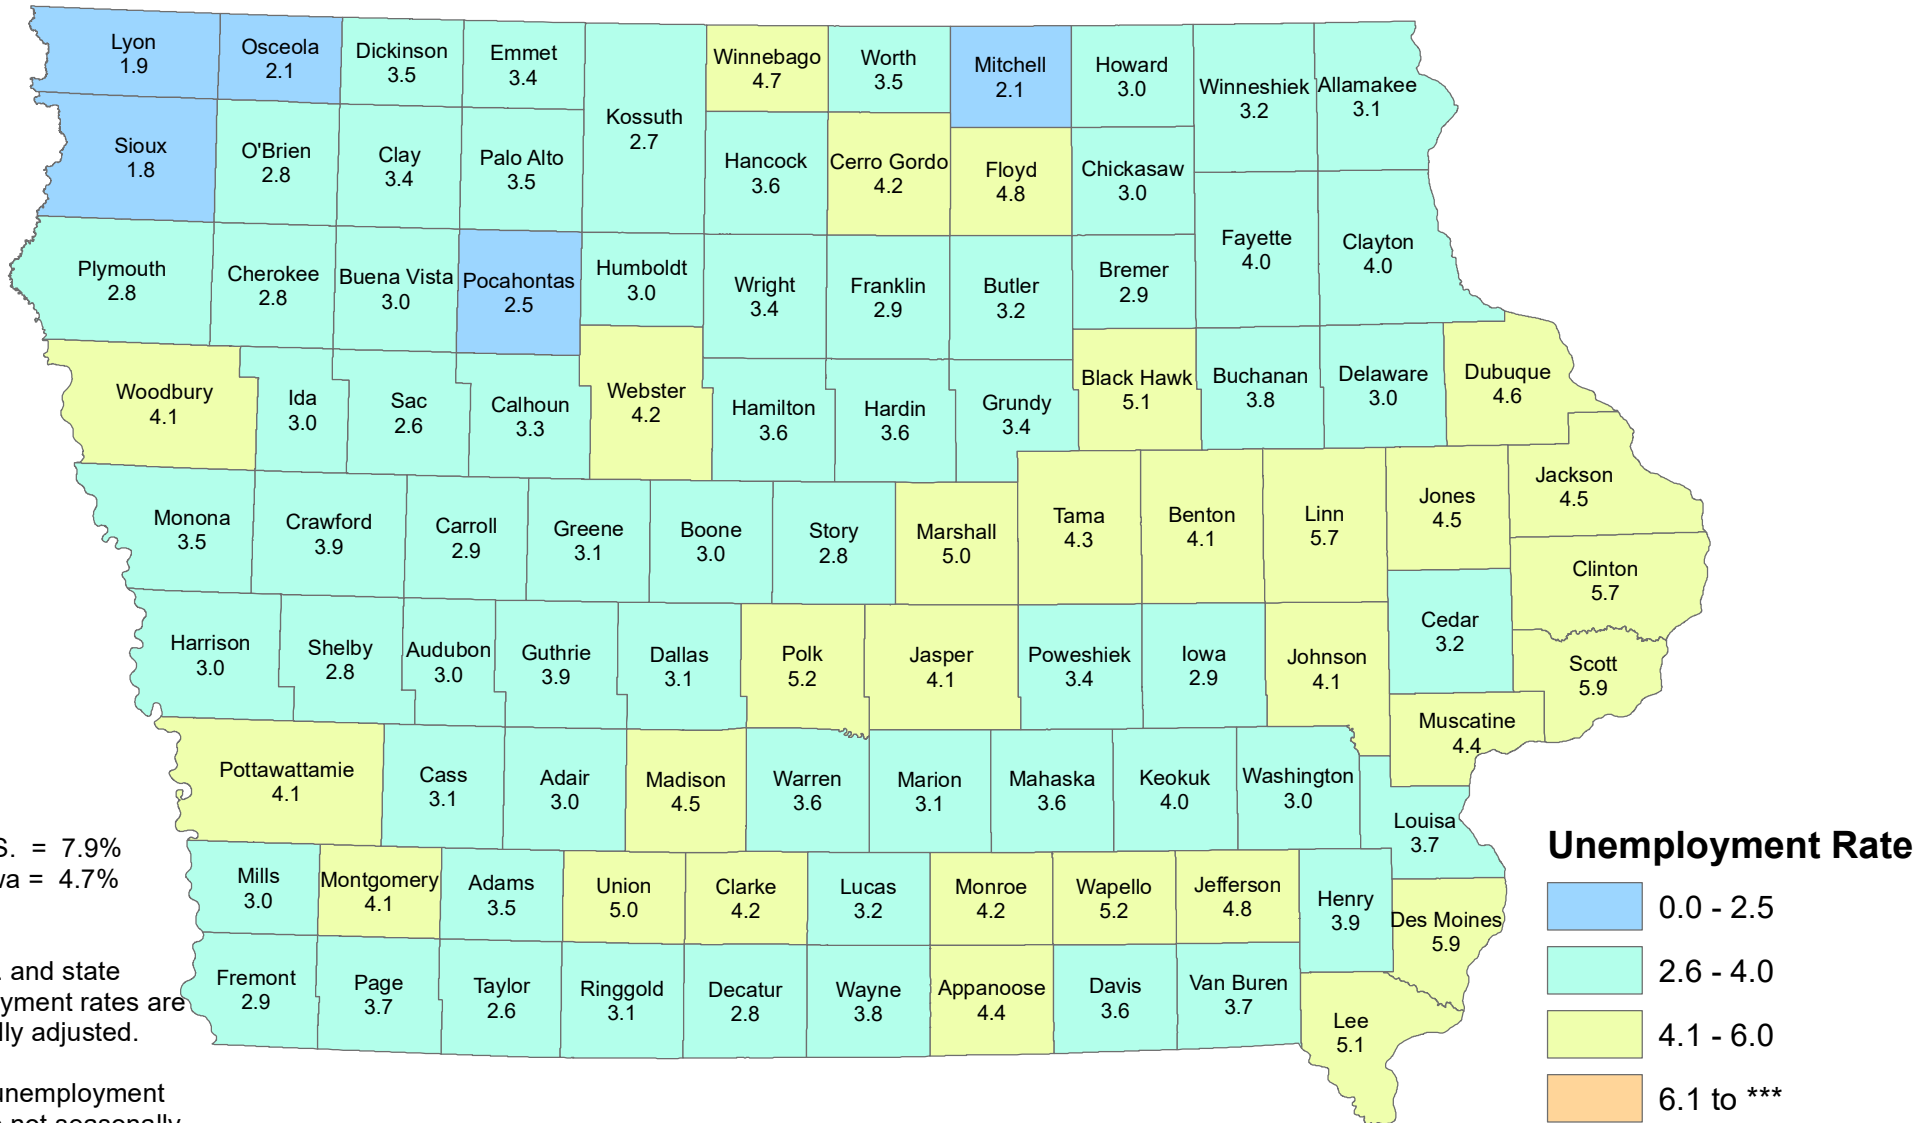

# Iowa Unemployment Rates by County

September 2020

NOTE:  
The U.S. and state unemployment rates are seasonally adjusted.

County unemployment rates are not seasonally adjusted.

Source: Labor Market Information Division, Iowa Workforce Development