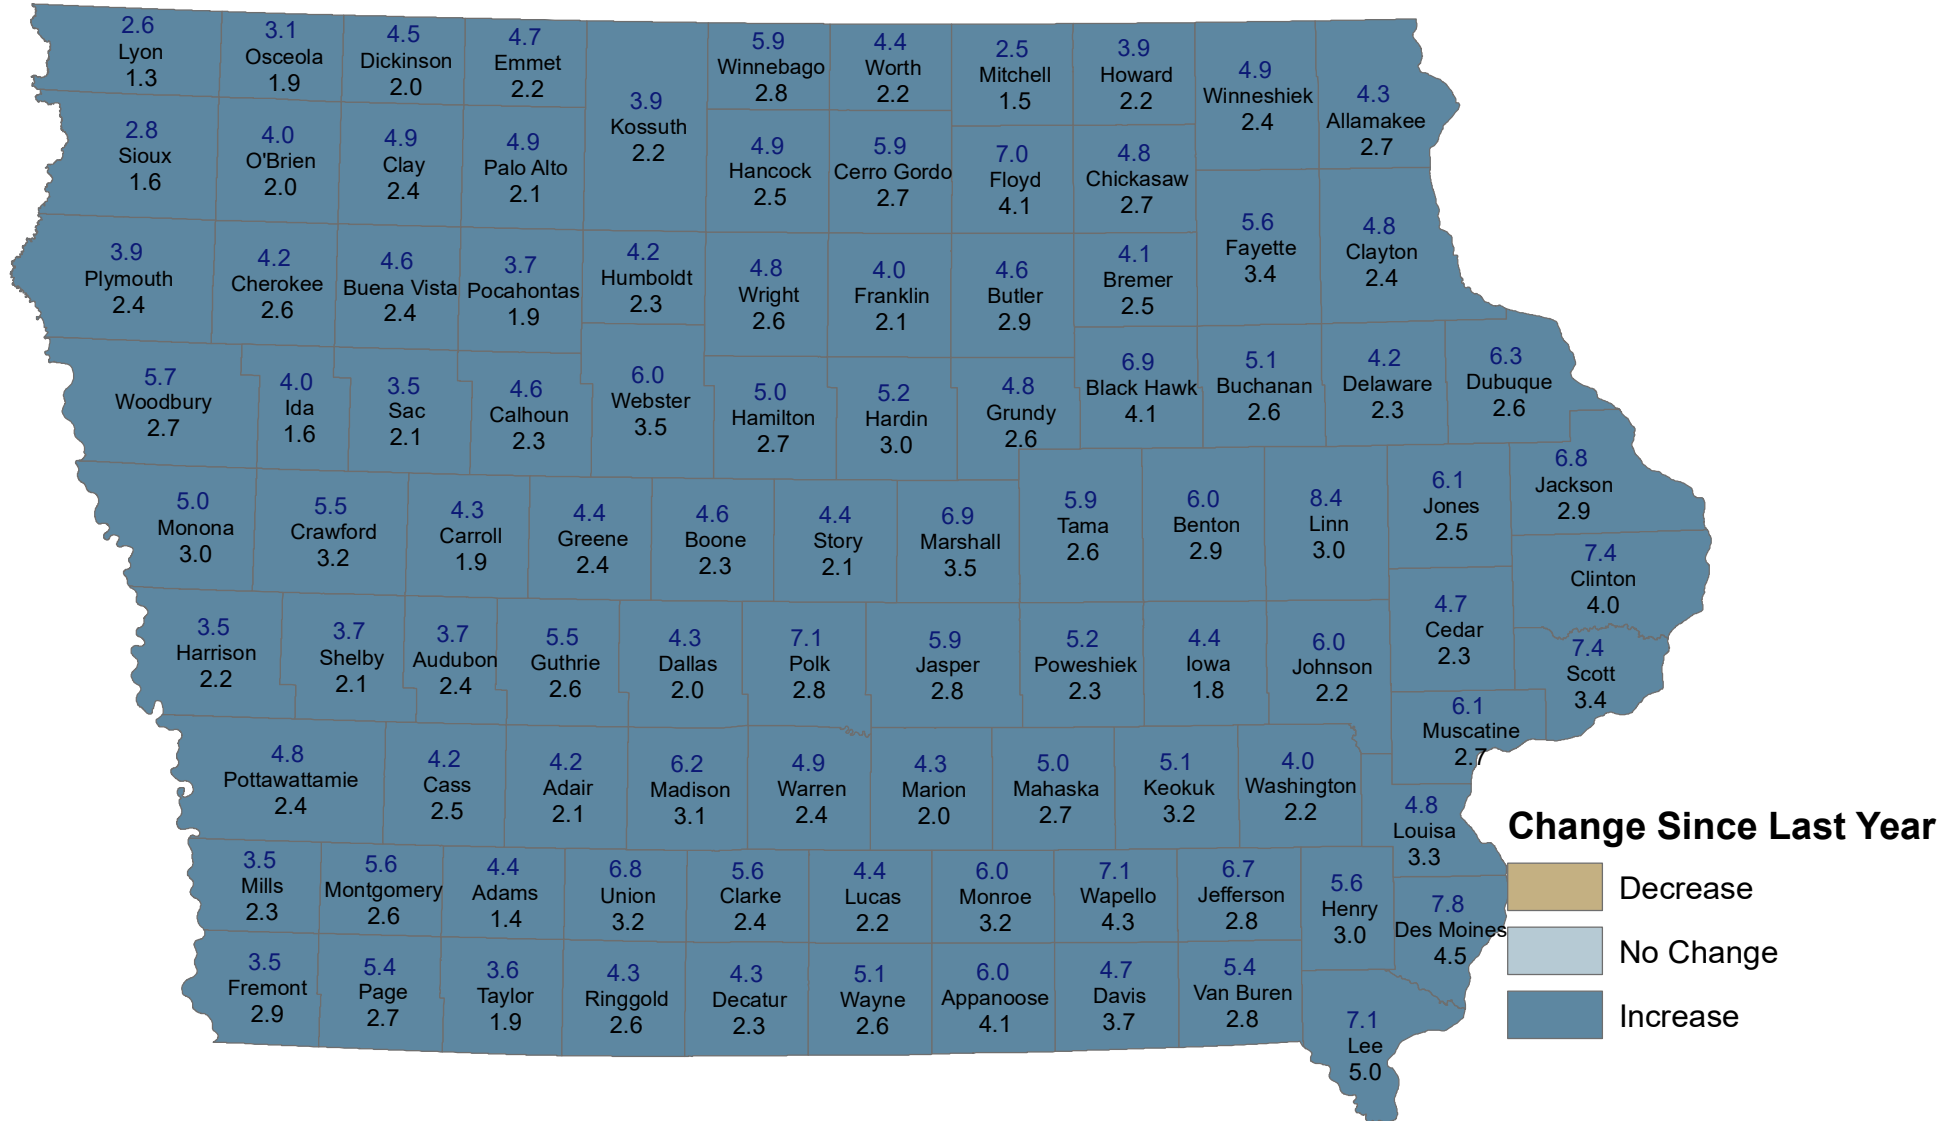

Unemployment Rates for Iowa Counties in August

August 2020 (Rate Above) and August 2019 (Rate Below)

Source: Labor Market Information Division, Iowa Workforce Development