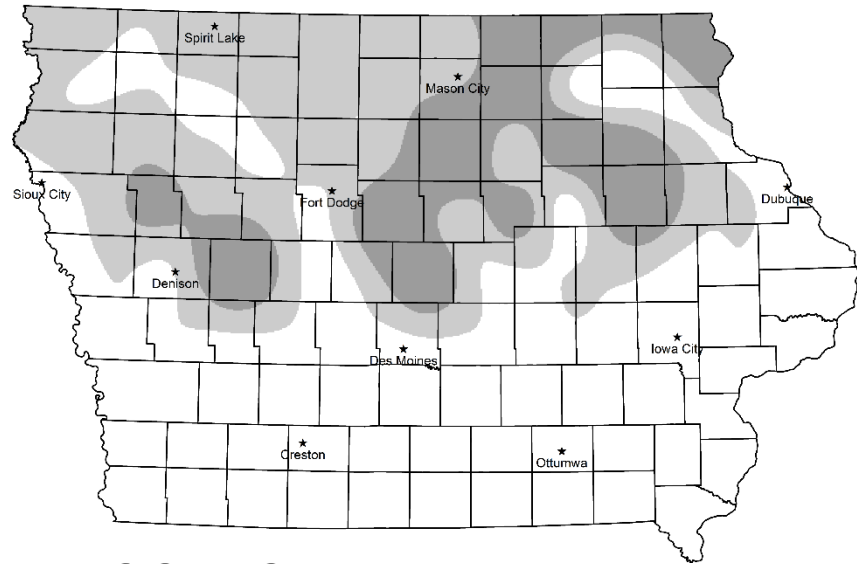

2019 GAME DISTRIBUTION

PHEASANT

GRAY PARTRIDGE

QUAIL

COTTONTAIL

Iowa small game distribution maps. Counts represent generalized game abundance. There can be areas of low game abundance in regions with "high" counts and vice versa.