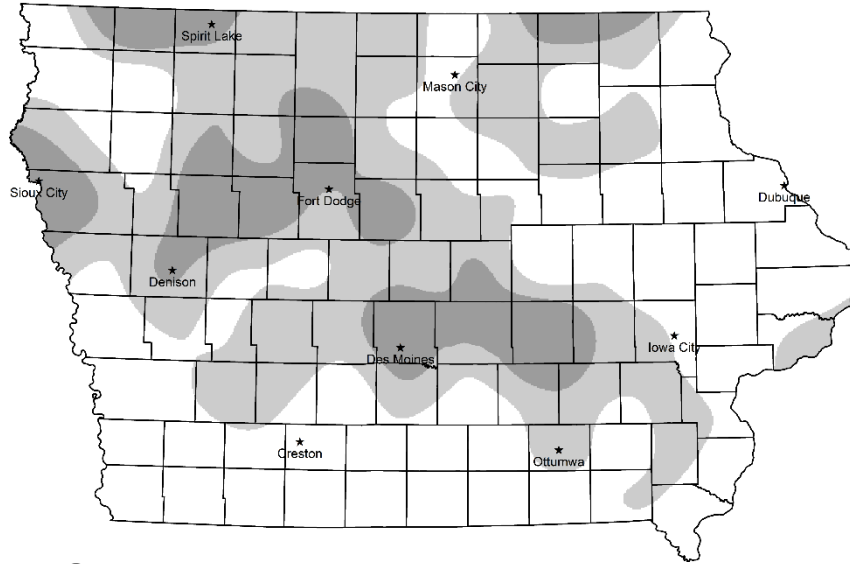

2019 GAME DISTRIBUTION

PHEASANT

GRAY PARTRIDGE

QUAIL

COTTONTAIL

Iowa small game distribution maps. Counts represent generalized game abundance. There can be areas of low game abundance in regions with "high" counts and vice versa.