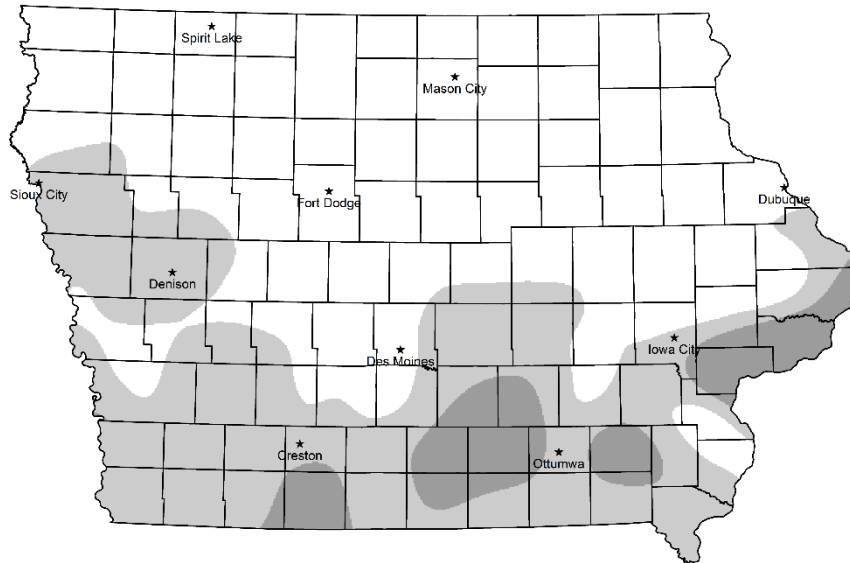

2019 GAME DISTRIBUTION

PHEASANT

GRAY PARTRIDGE

QUAIL

COTTONTAIL

Iowa small game distribution maps. Counts represent generalized game abundance. There can be areas of low game abundance in regions with "high" counts and vice versa.