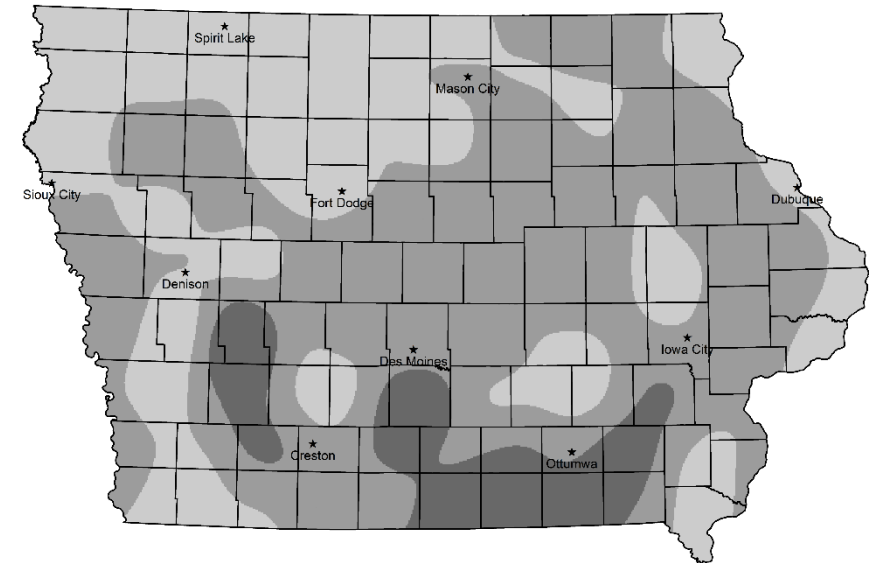

2019 GAME DISTRIBUTION

PHEASANT

GRAY PARTRIDGE

QUAIL

COTTONTAIL

Iowa small game distribution maps. Counts represent generalized game abundance. There can be areas of low game abundance in regions with "high" counts and vice versa.