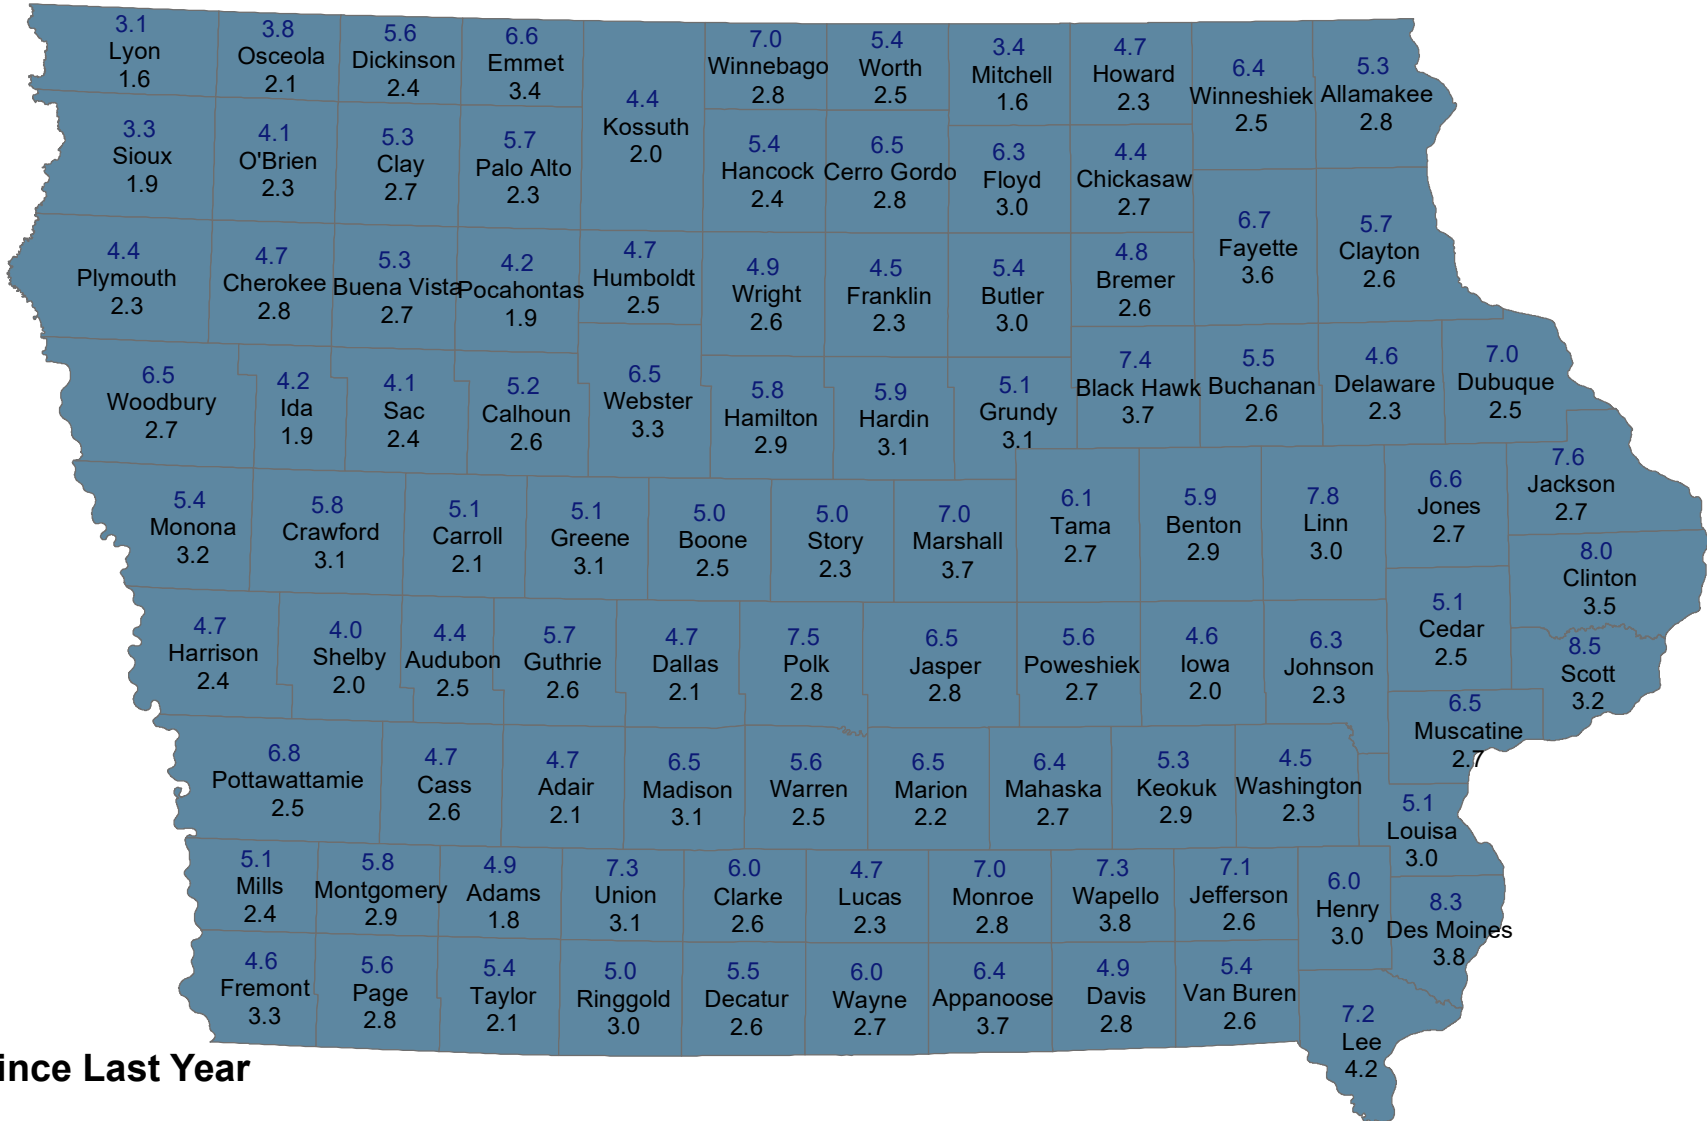

Unemployment Rates for Iowa Counties in July

July 2020 (Rate Above) and July 2019 (Rate Below)

Change Since Last Year

- Decrease
- No Change
- Increase

Source: Labor Market Information Division, Iowa Workforce Development