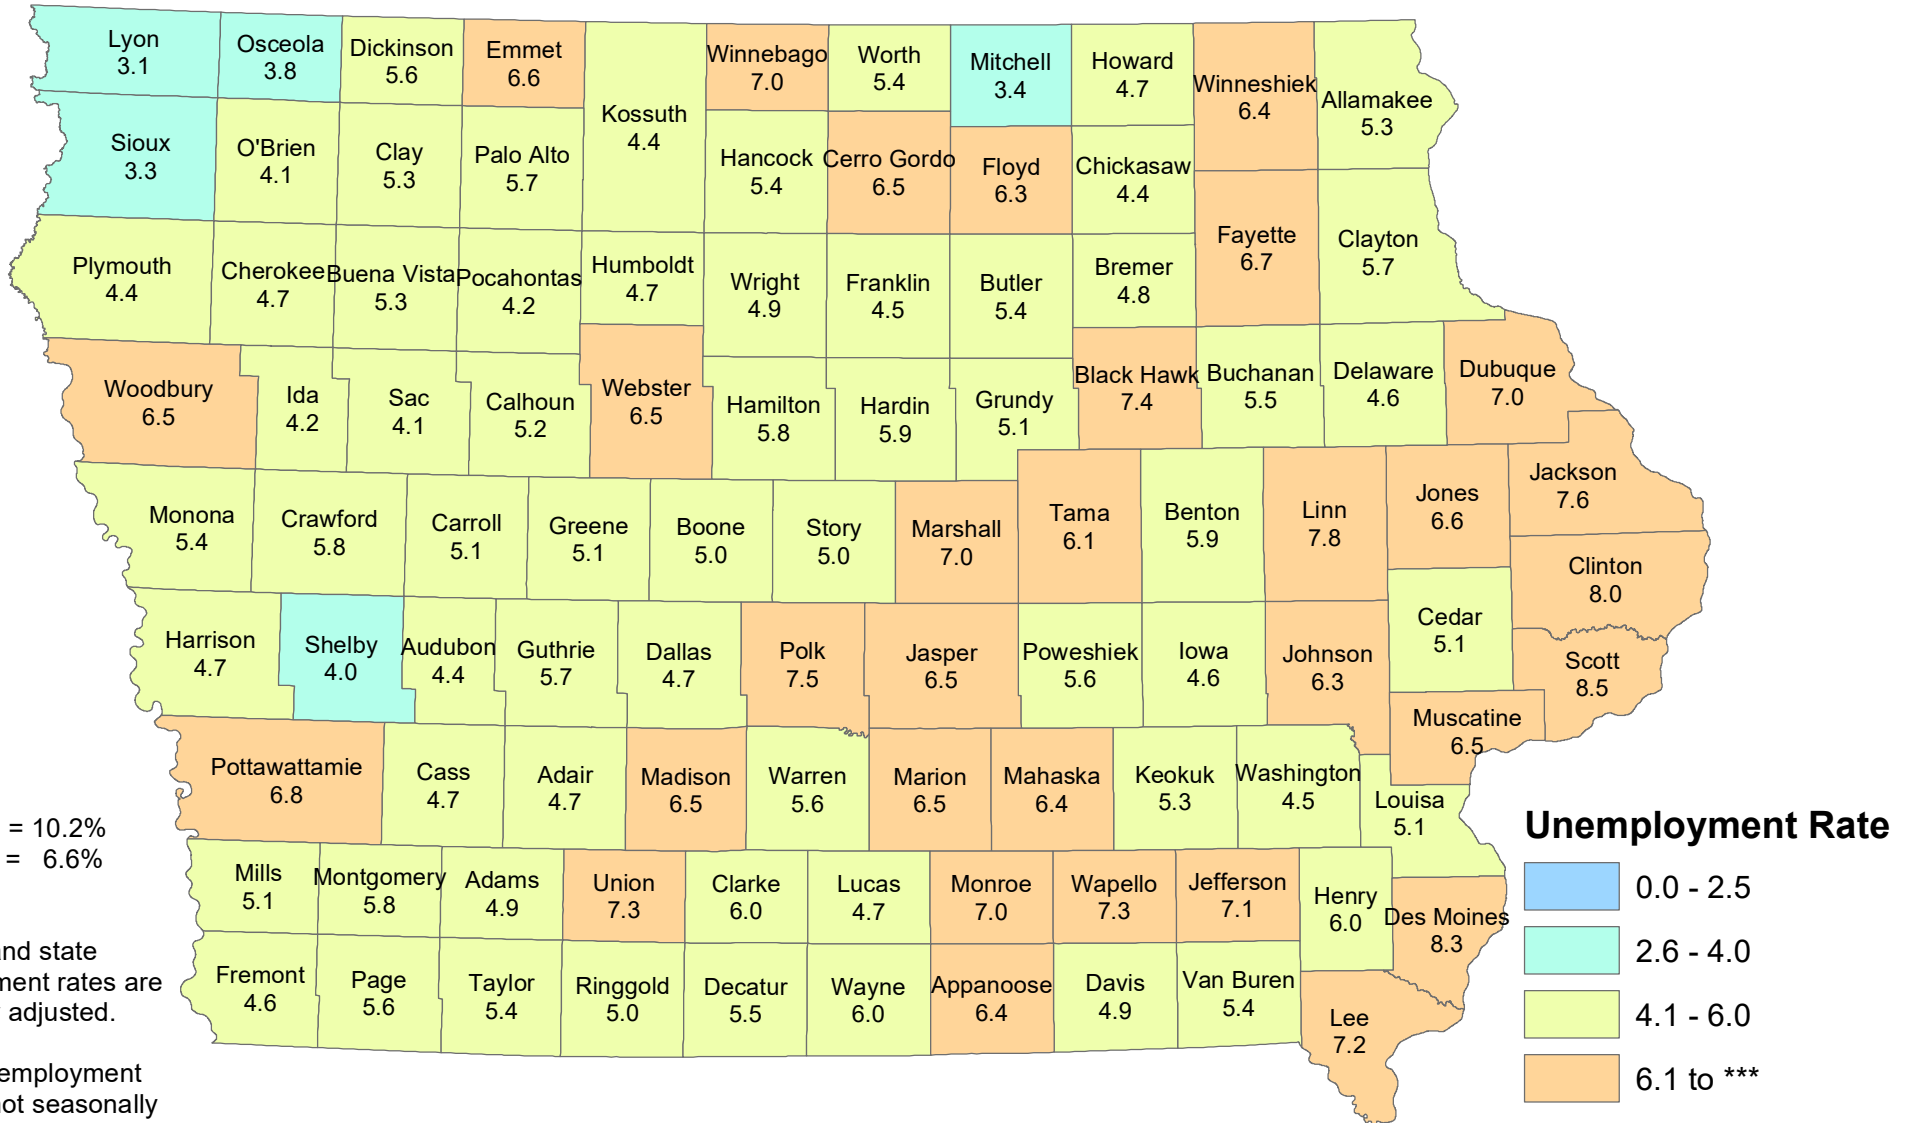

Iowa Unemployment Rates by County

July 2020

U.S. = 10.2%
Iowa = 6.6%

NOTE:
The U.S. and state
unemployment rates are
seasonally adjusted.

County unemployment
rates are not seasonally
adjusted.

Source: Labor Market Information Division, Iowa Workforce Development