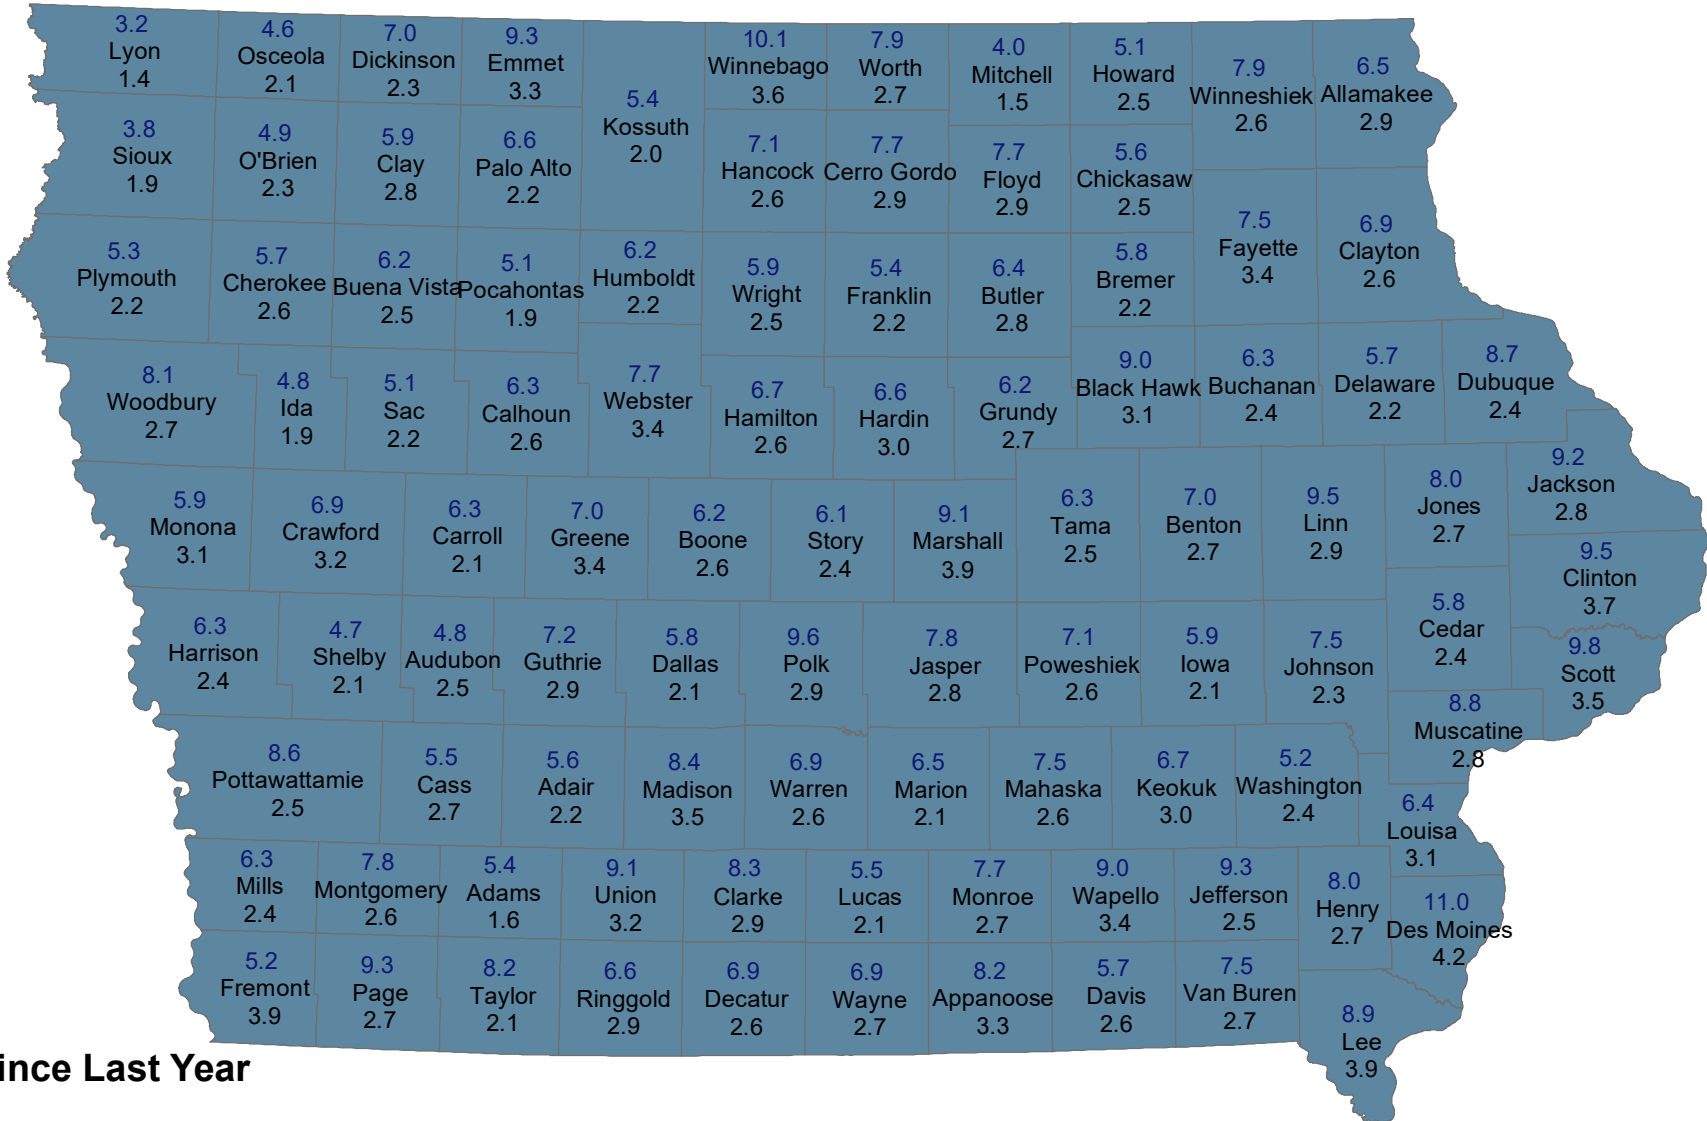

Unemployment Rates for Iowa Counties in June

June 2020 (Rate Above) and June 2019 (Rate Below)

Change Since Last Year

- Decrease
- No Change
- Increase

Source: Labor Market Information Division, Iowa Workforce Development