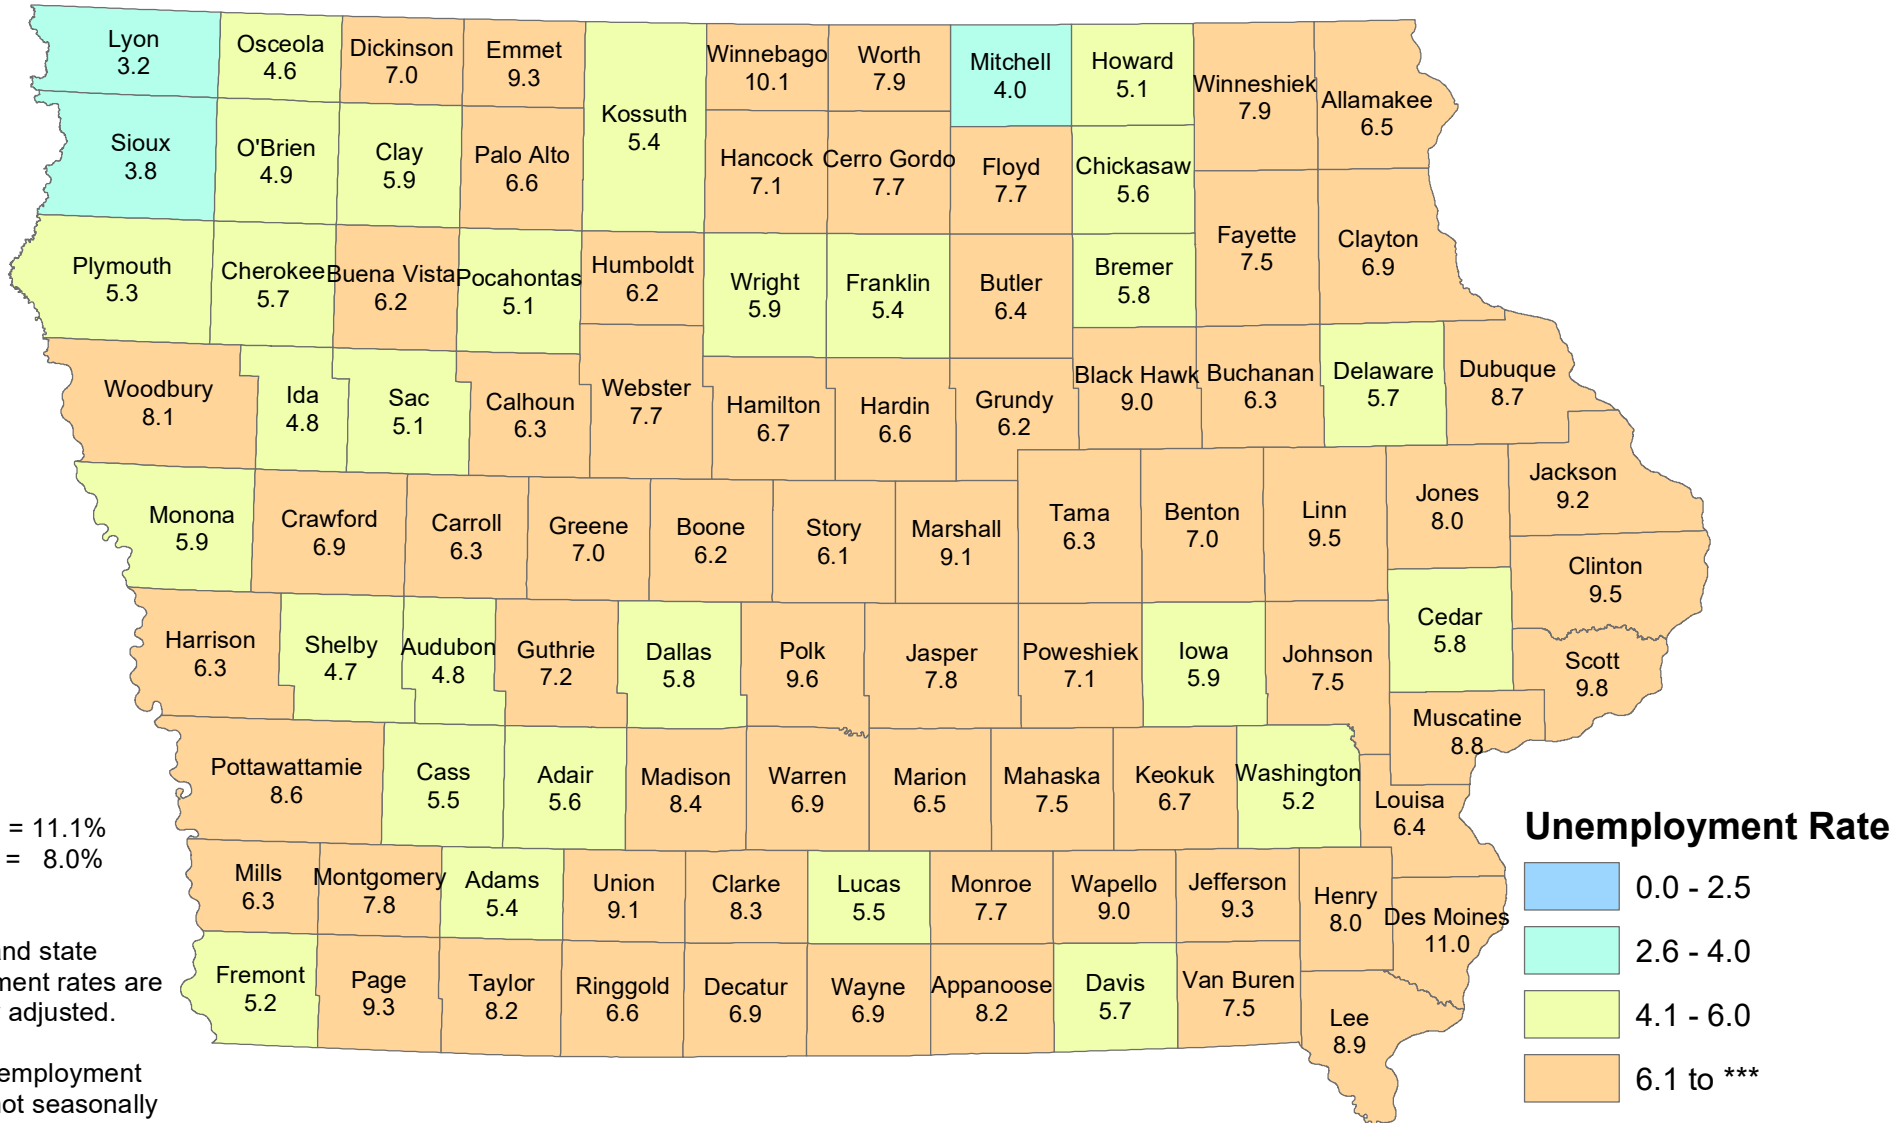

Iowa Unemployment Rates by County

June 2020

U.S. = 11.1%
Iowa = 8.0%

NOTE:
The U.S. and state
unemployment rates are
seasonally adjusted.

County unemployment
rates are not seasonally
adjusted.

Source: Labor Market Information Division, Iowa Workforce Development