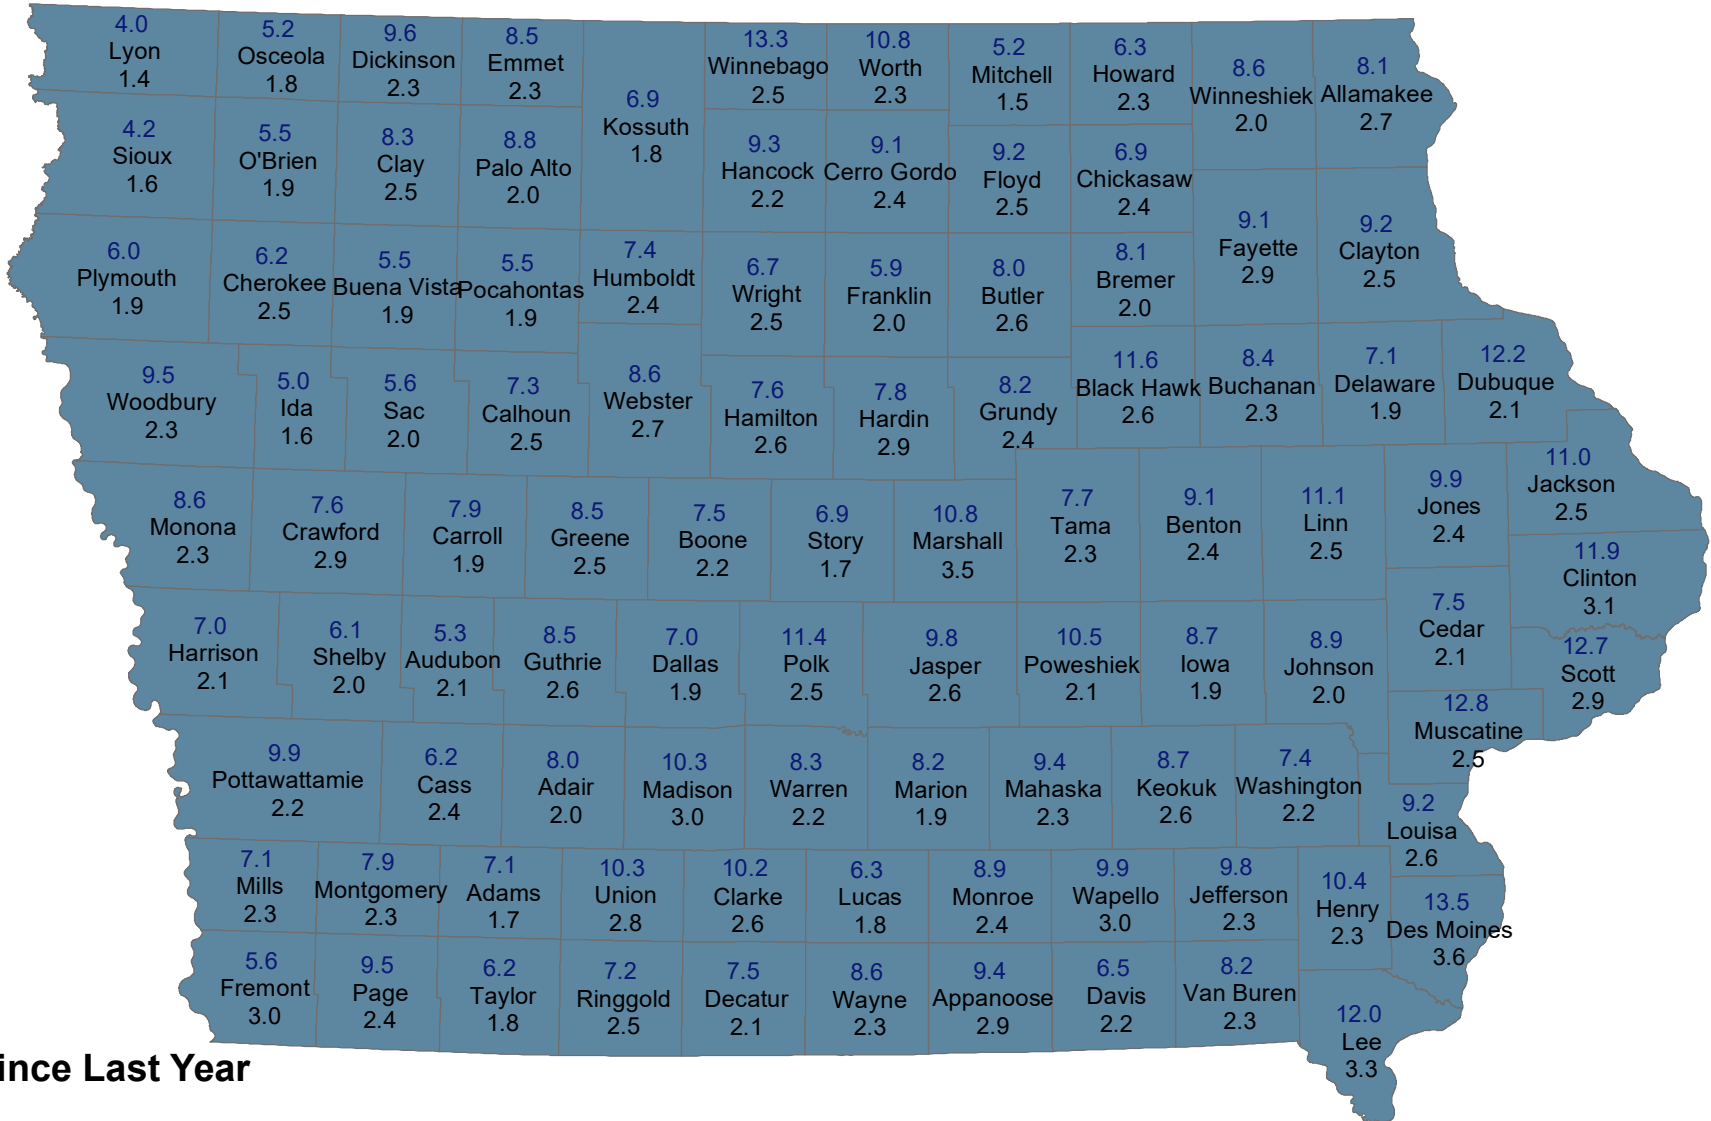

Unemployment Rates for Iowa Counties in May

May 2020 (Rate Above) and May 2019 (Rate Below)

Change Since Last Year

- Decrease
- No Change
- Increase

Source: Labor Market Information Division, Iowa Workforce Development