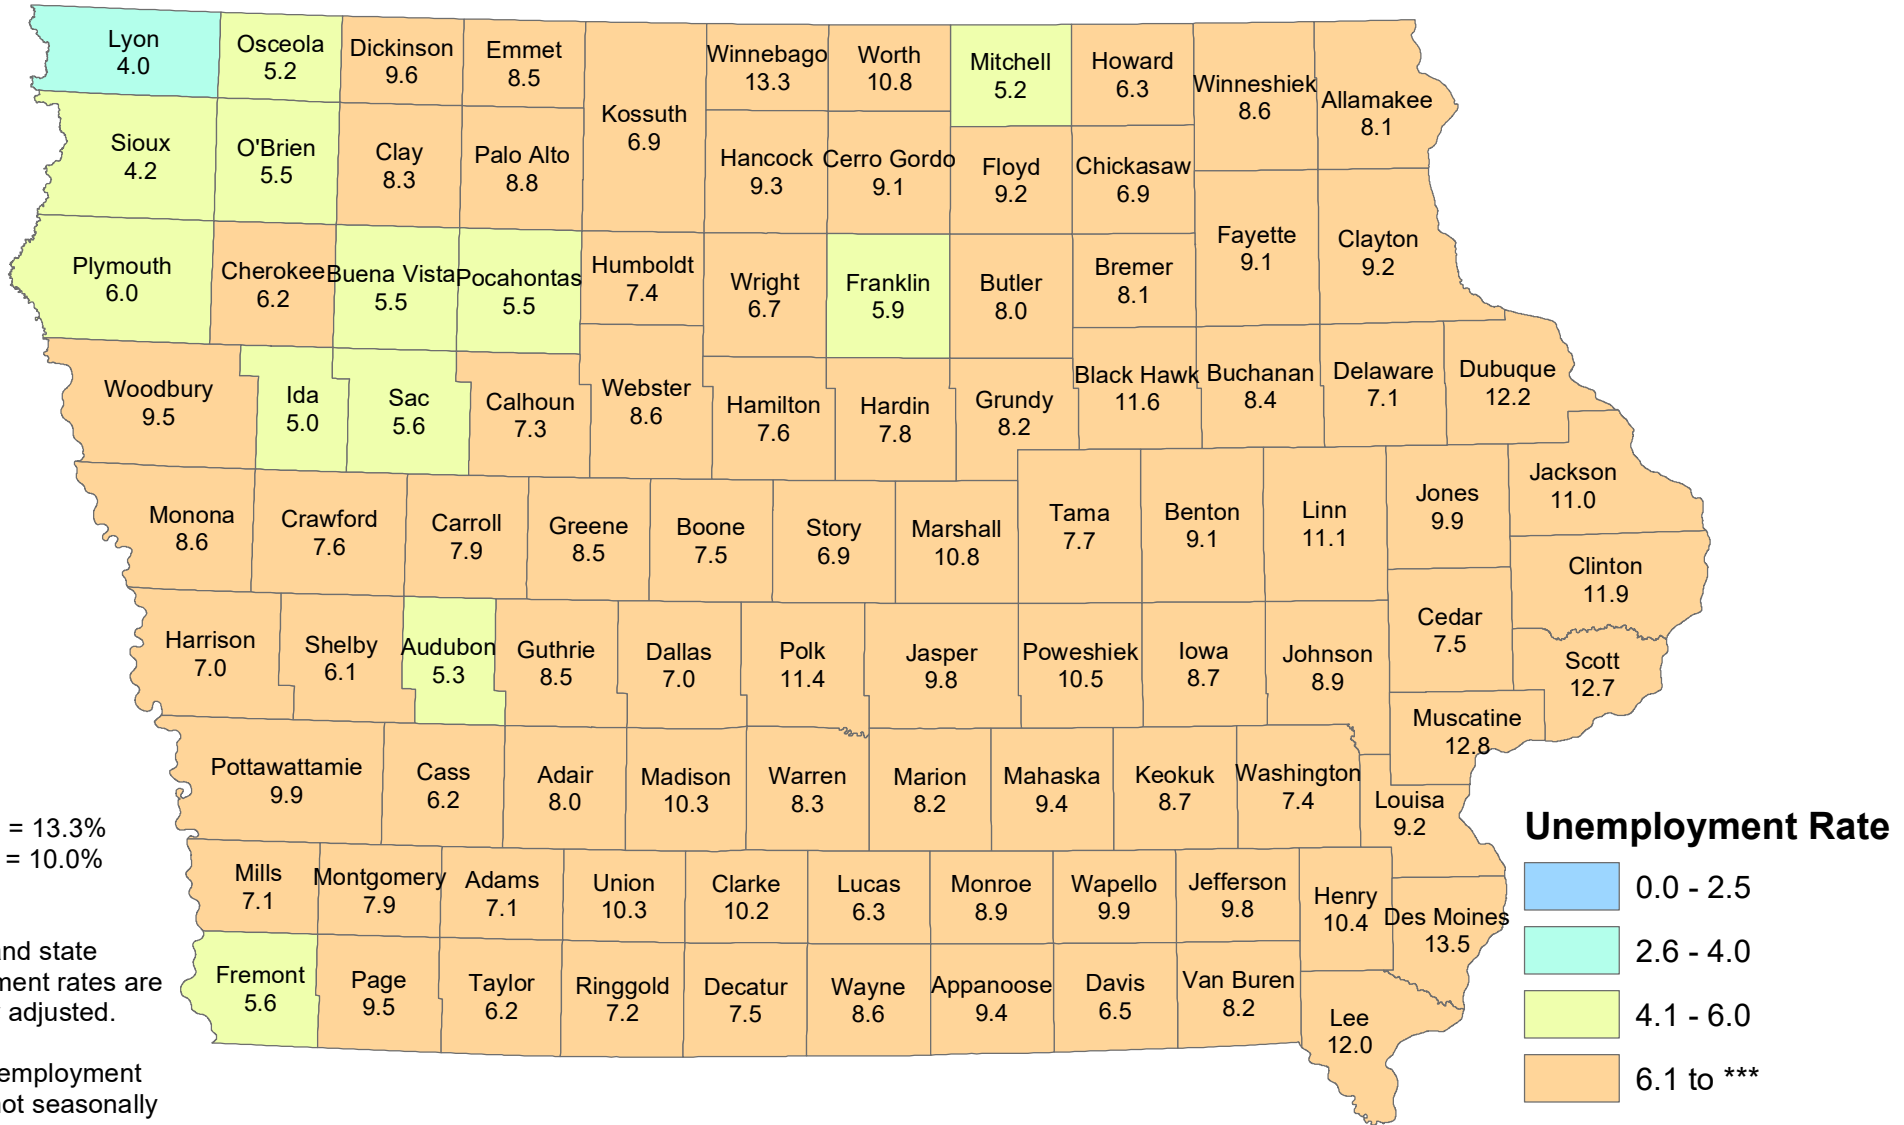

Iowa Unemployment Rates by County

May 2020

U.S. = 13.3%
Iowa = 10.0%

NOTE:
The U.S. and state
unemployment rates are
seasonally adjusted.

County unemployment
rates are not seasonally
adjusted.

Source: Labor Market Information Division, Iowa Workforce Development