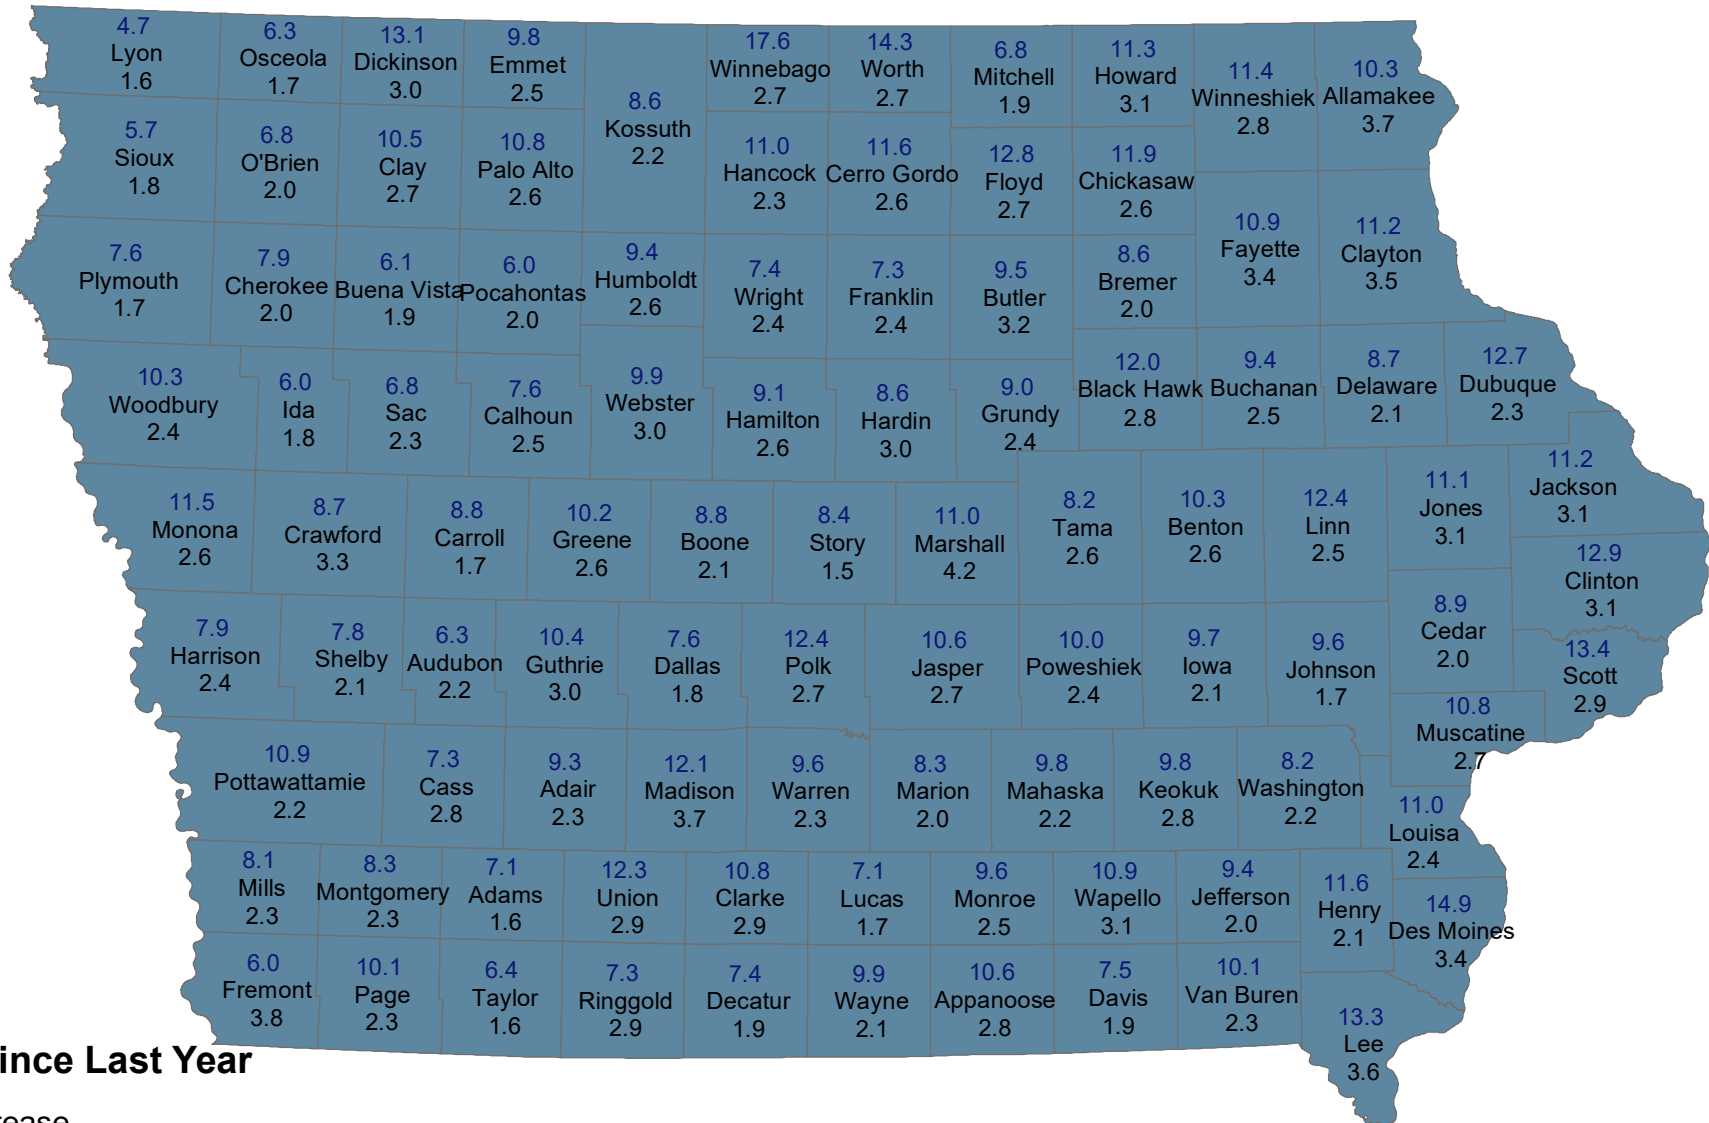

# Unemployment Rates for Iowa Counties in April

April 2020 (Rate Above) and April 2019 (Rate Below)