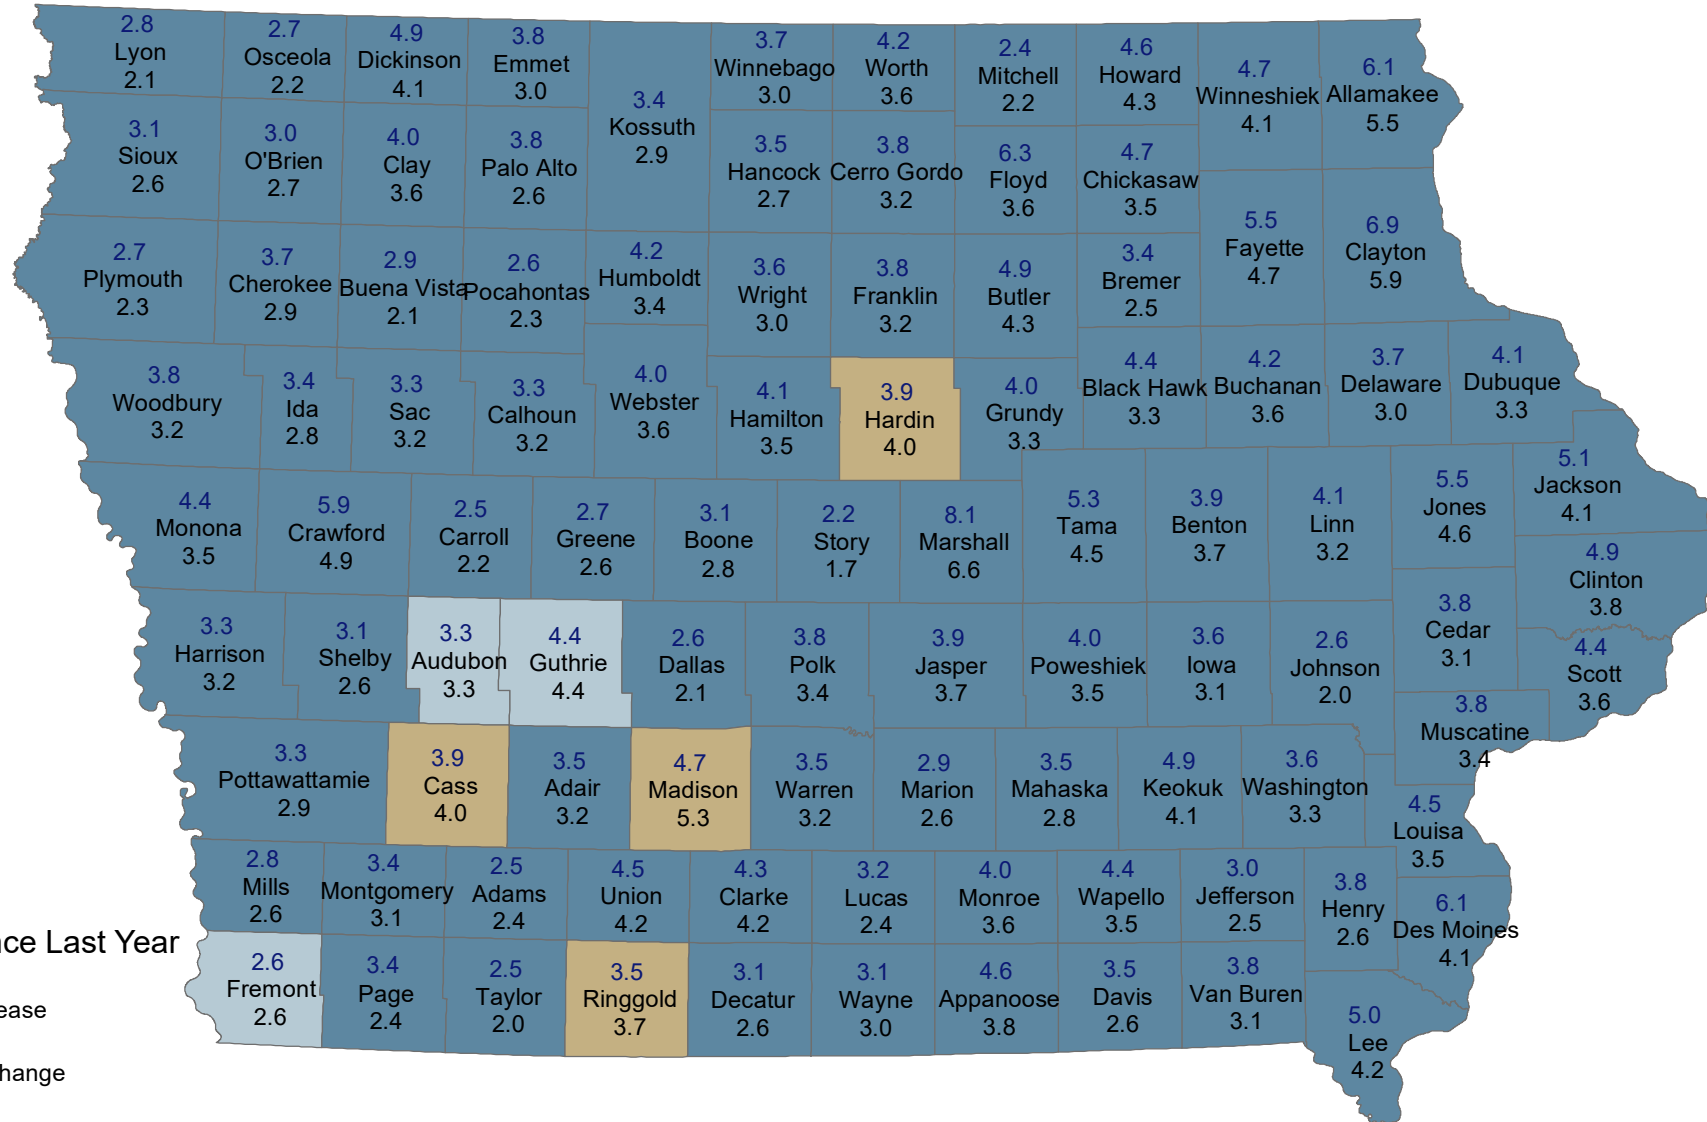

Unemployment Rates for Iowa Counties in March

March 2020 (Rate Above) and March 2019 (Rate Below)

Source: Labor Market Information Division, Iowa Workforce Development