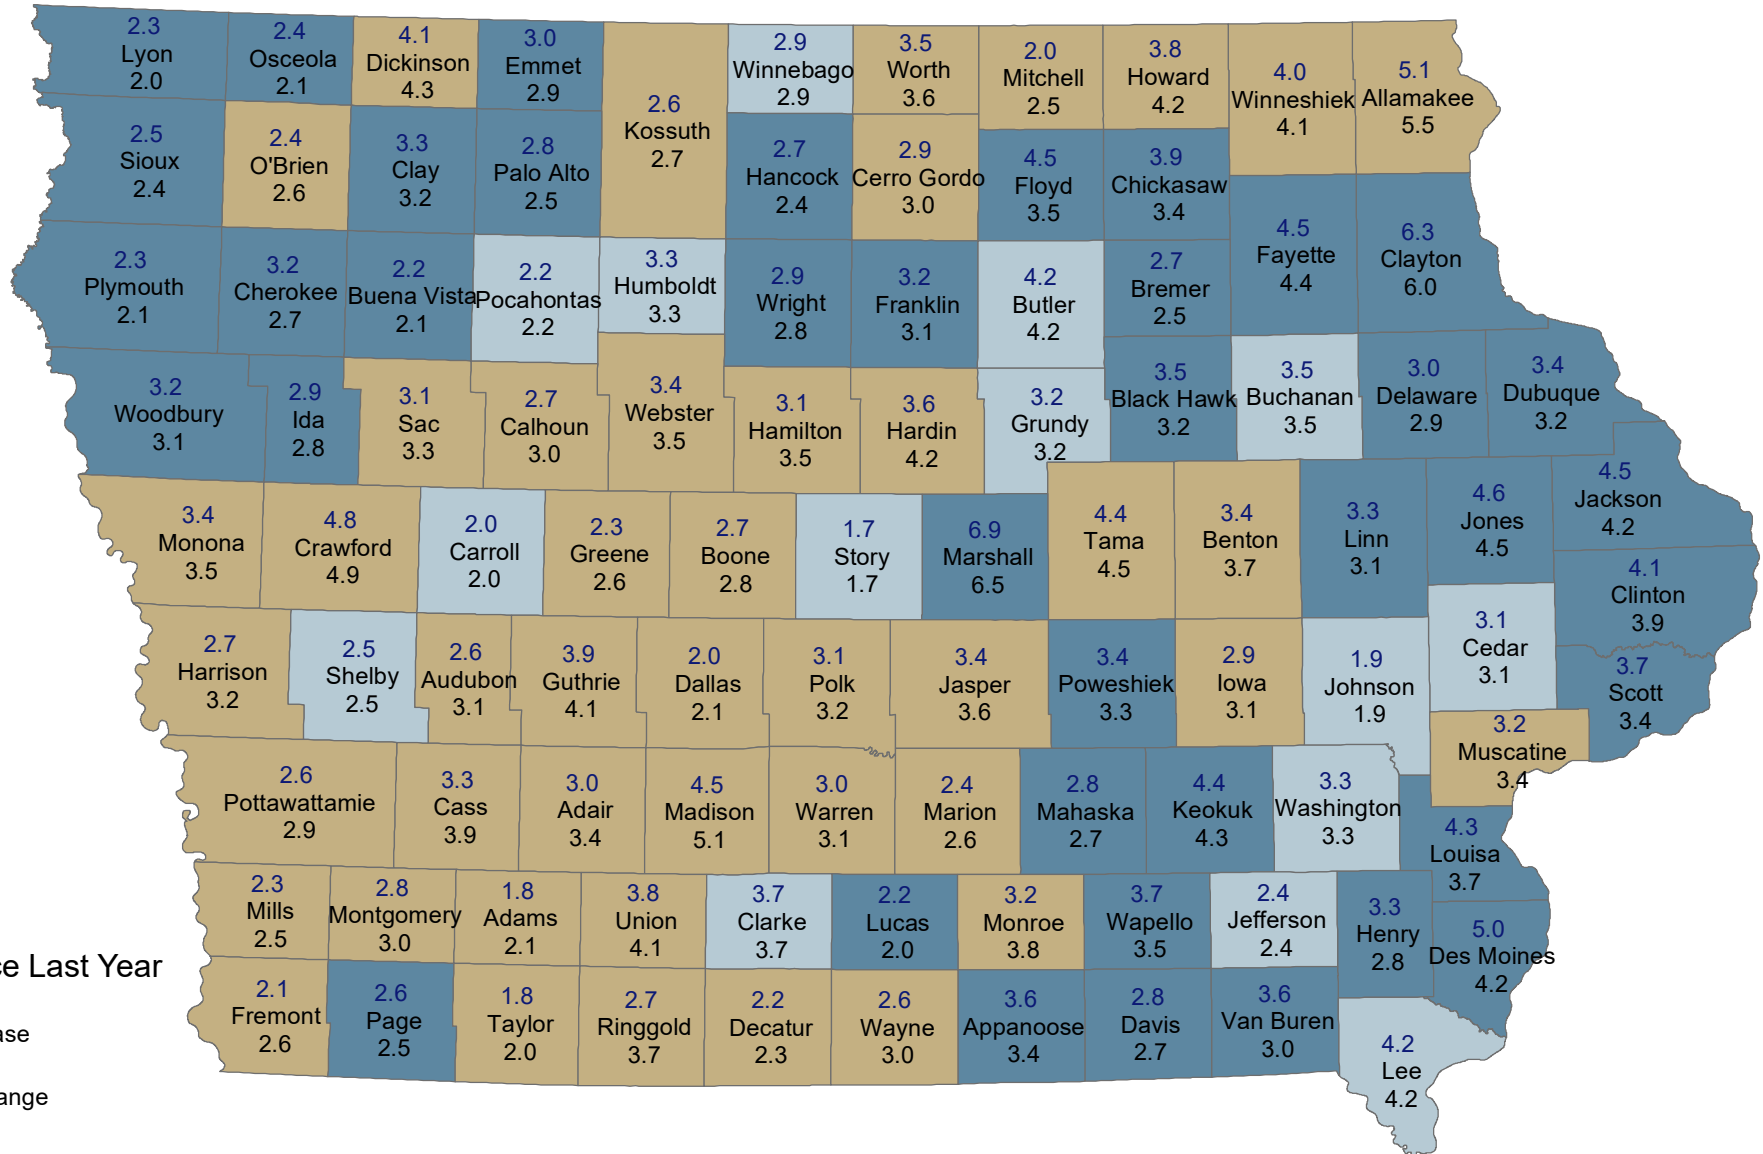

Unemployment Rates for Iowa Counties in February

February 2020 (Rate Above) and February 2019 (Rate Below)

Source: Labor Market Information Division, Iowa Workforce Development