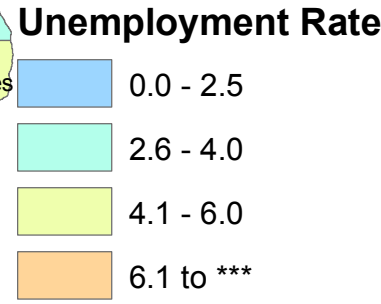

Iowa Unemployment Rates by County

December 2019

U.S. = 3.5%
Iowa = 2.7%

NOTE:
The U.S. and state
unemployment rates are
seasonally adjusted.

County unemployment
rates are not seasonally
adjusted.

Source: Labor Market Information Division, Iowa Workforce Development