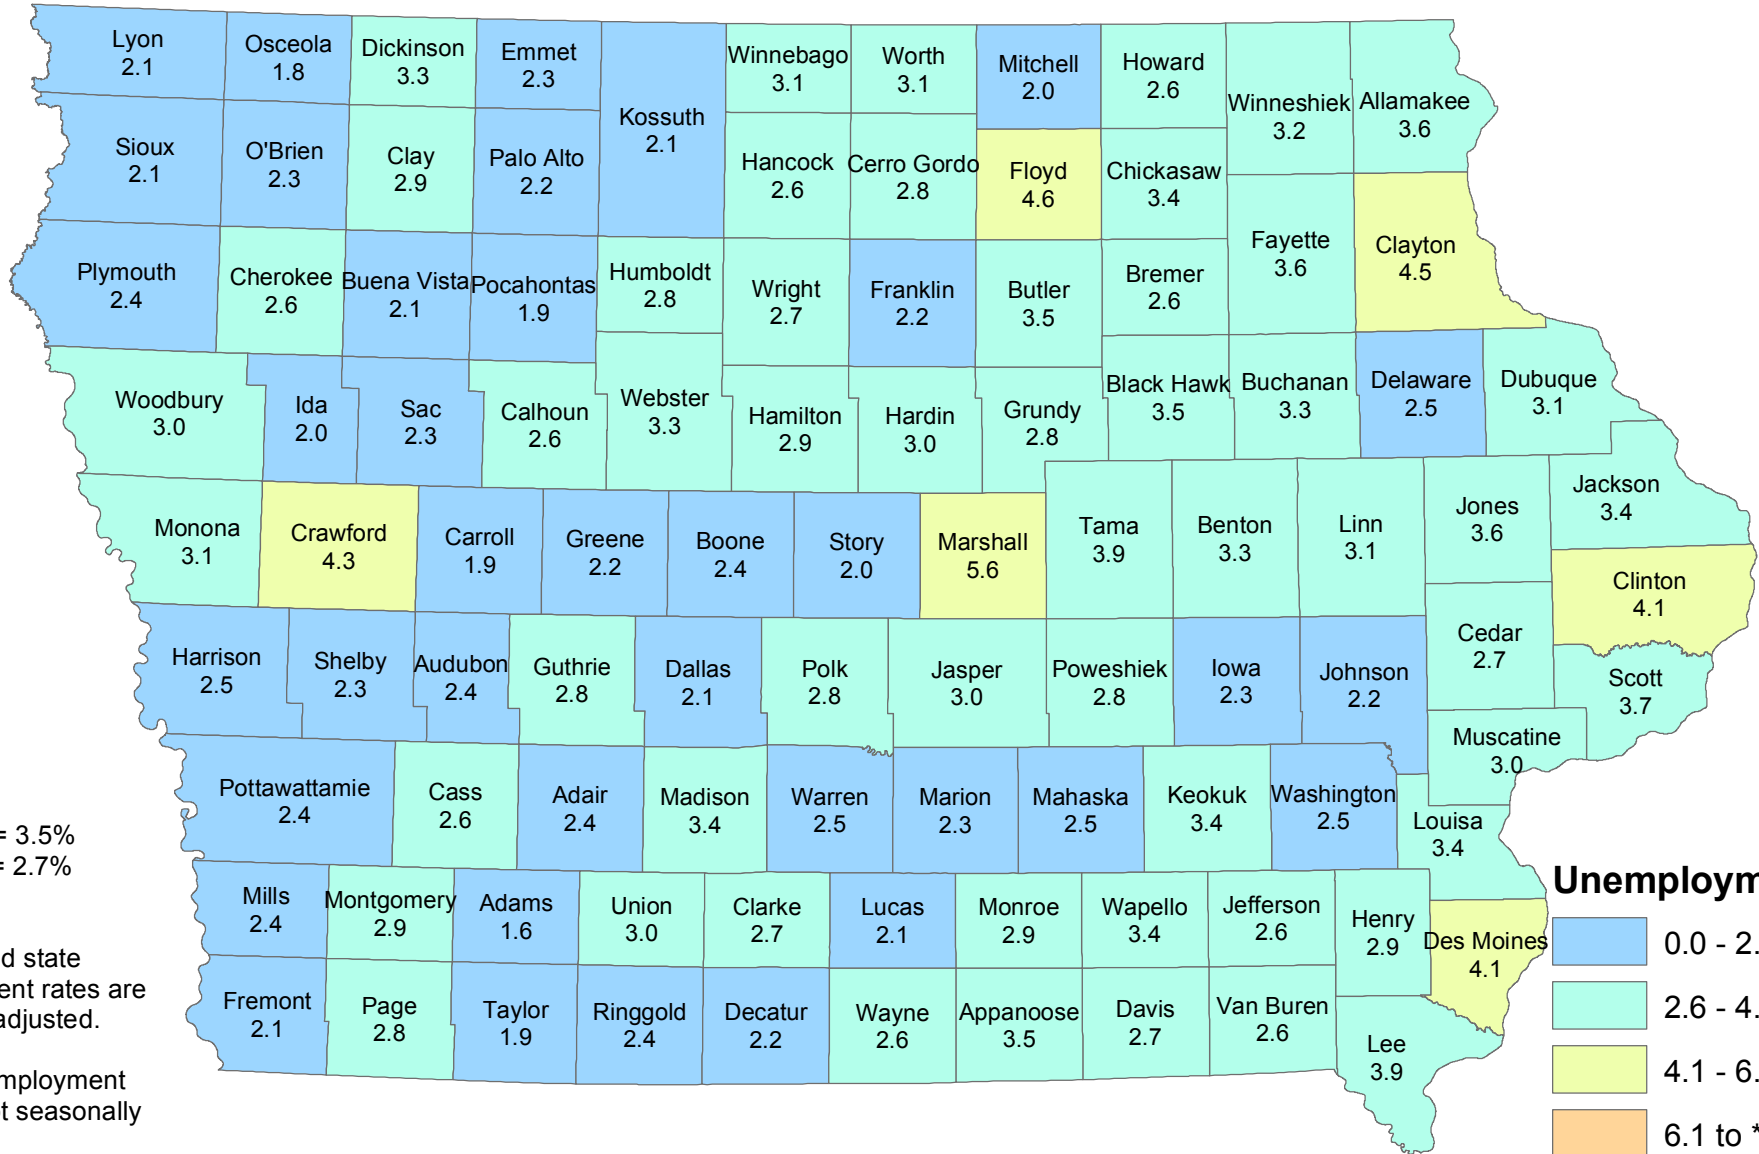

Iowa Unemployment Rates by County

December 2019

U.S. = 3.5%
Iowa = 2.7%

NOTE:
The U.S. and state
unemployment rates are
seasonally adjusted.

County unemployment
rates are not seasonally
adjusted.

Source: Labor Market Information Division, Iowa Workforce Development