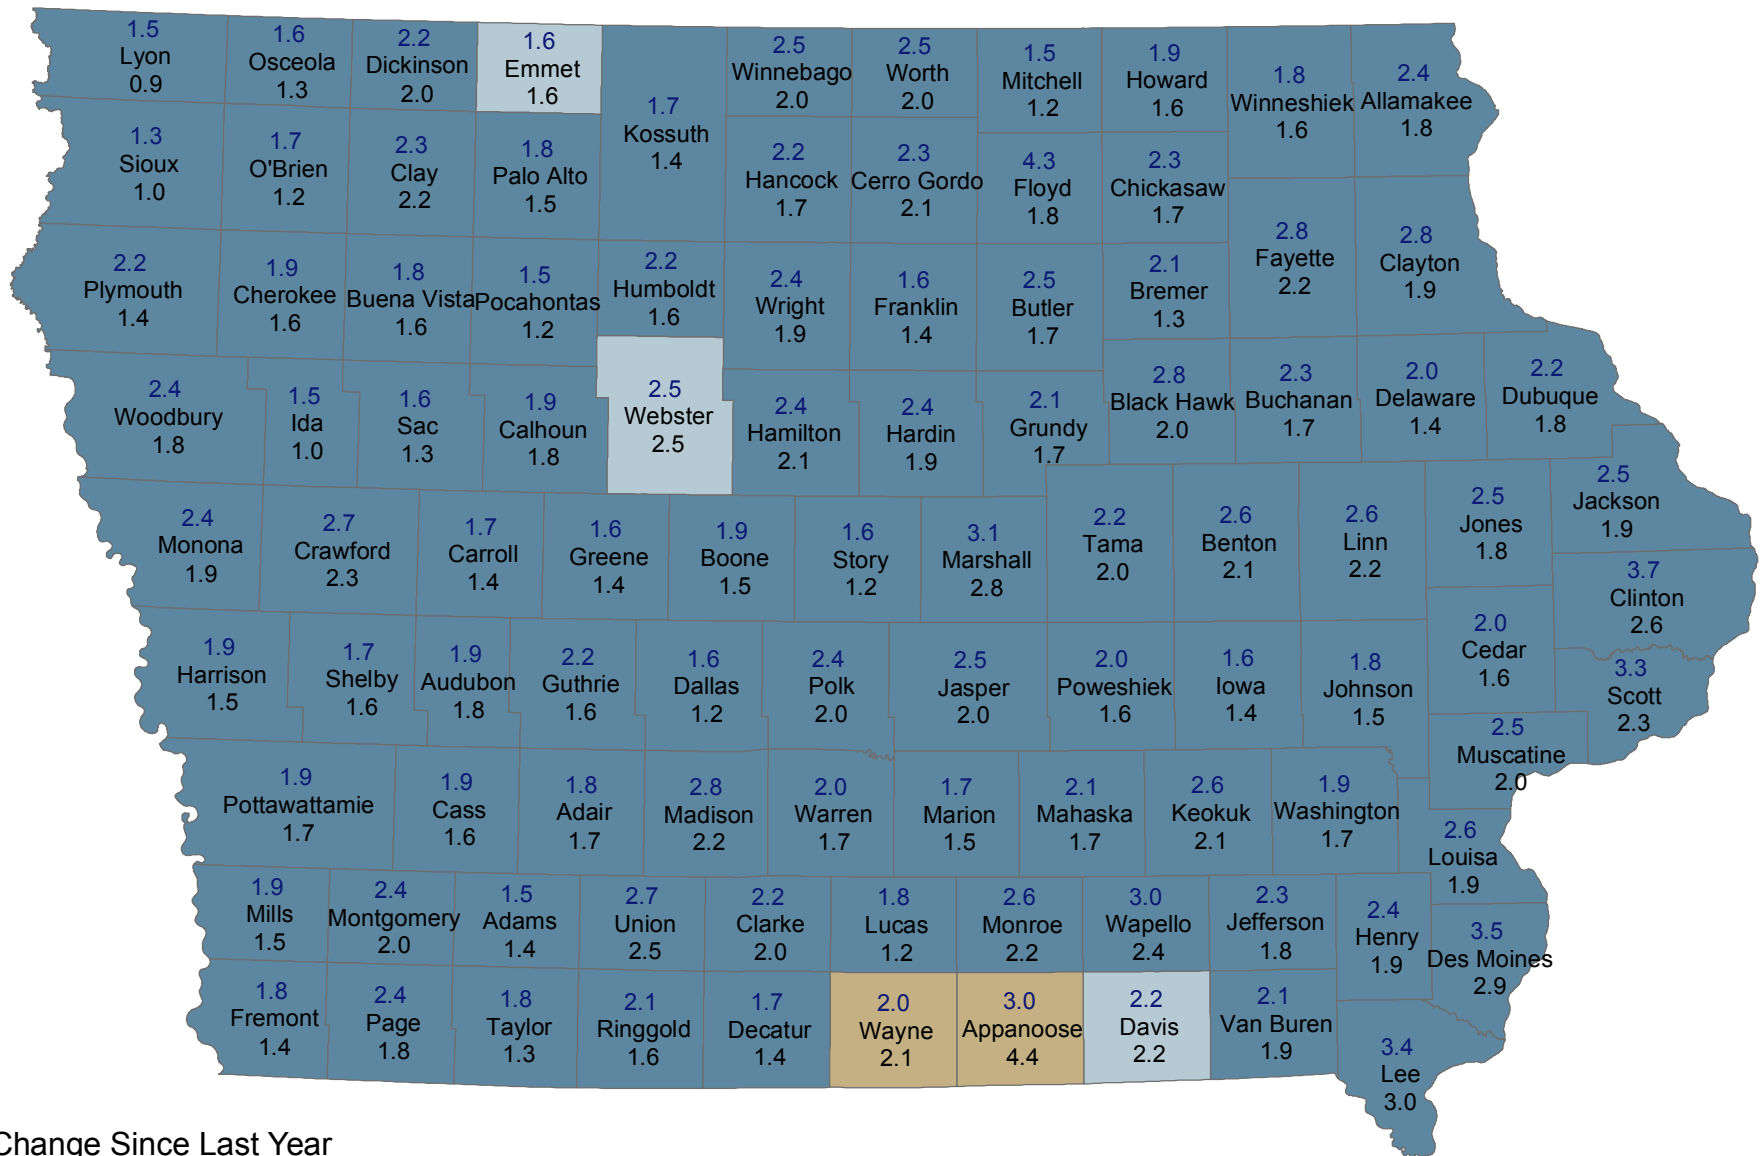

Unemployment Rates for Iowa Counties in November

November 2019 (Rate Above) and November 2018 (Rate Below)

Change Since Last Year