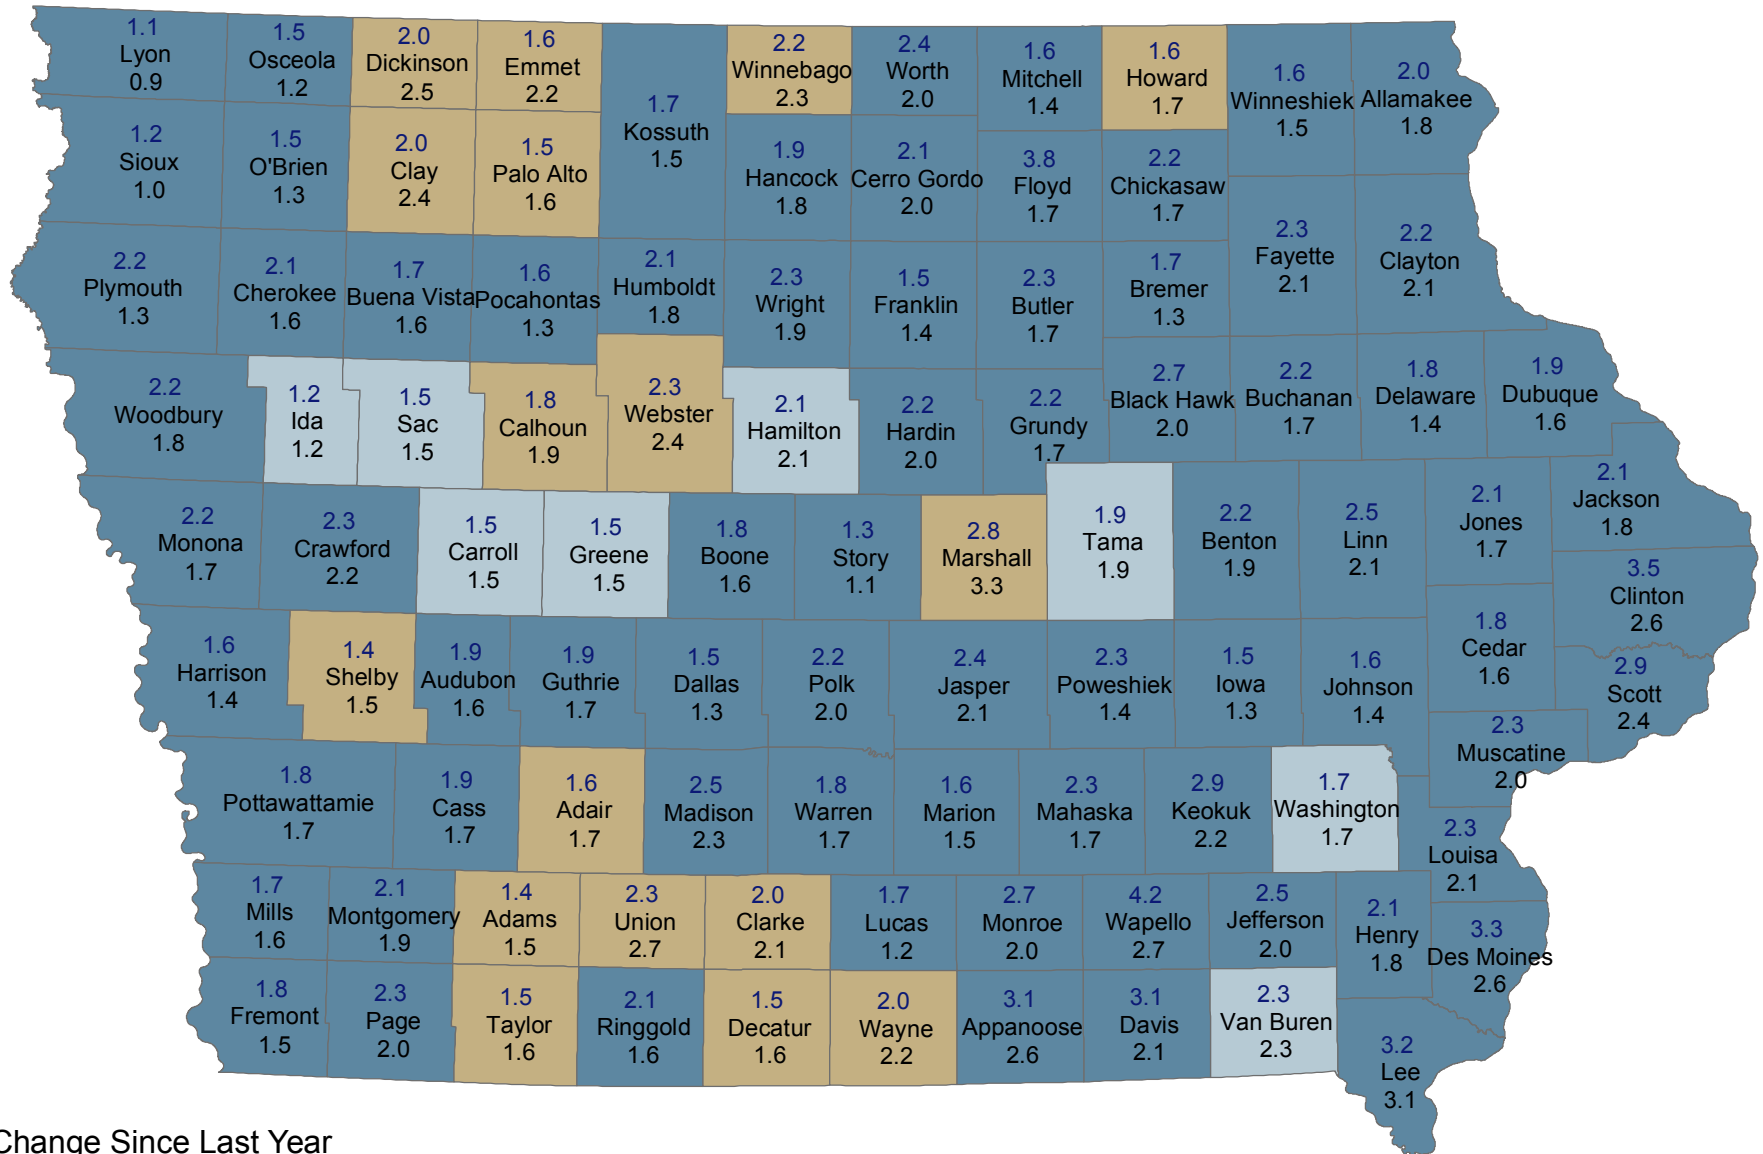

# Unemployment Rates for Iowa Counties in October

October 2019 (Rate Above) and October 2018 (Rate Below)

Change Since Last Year