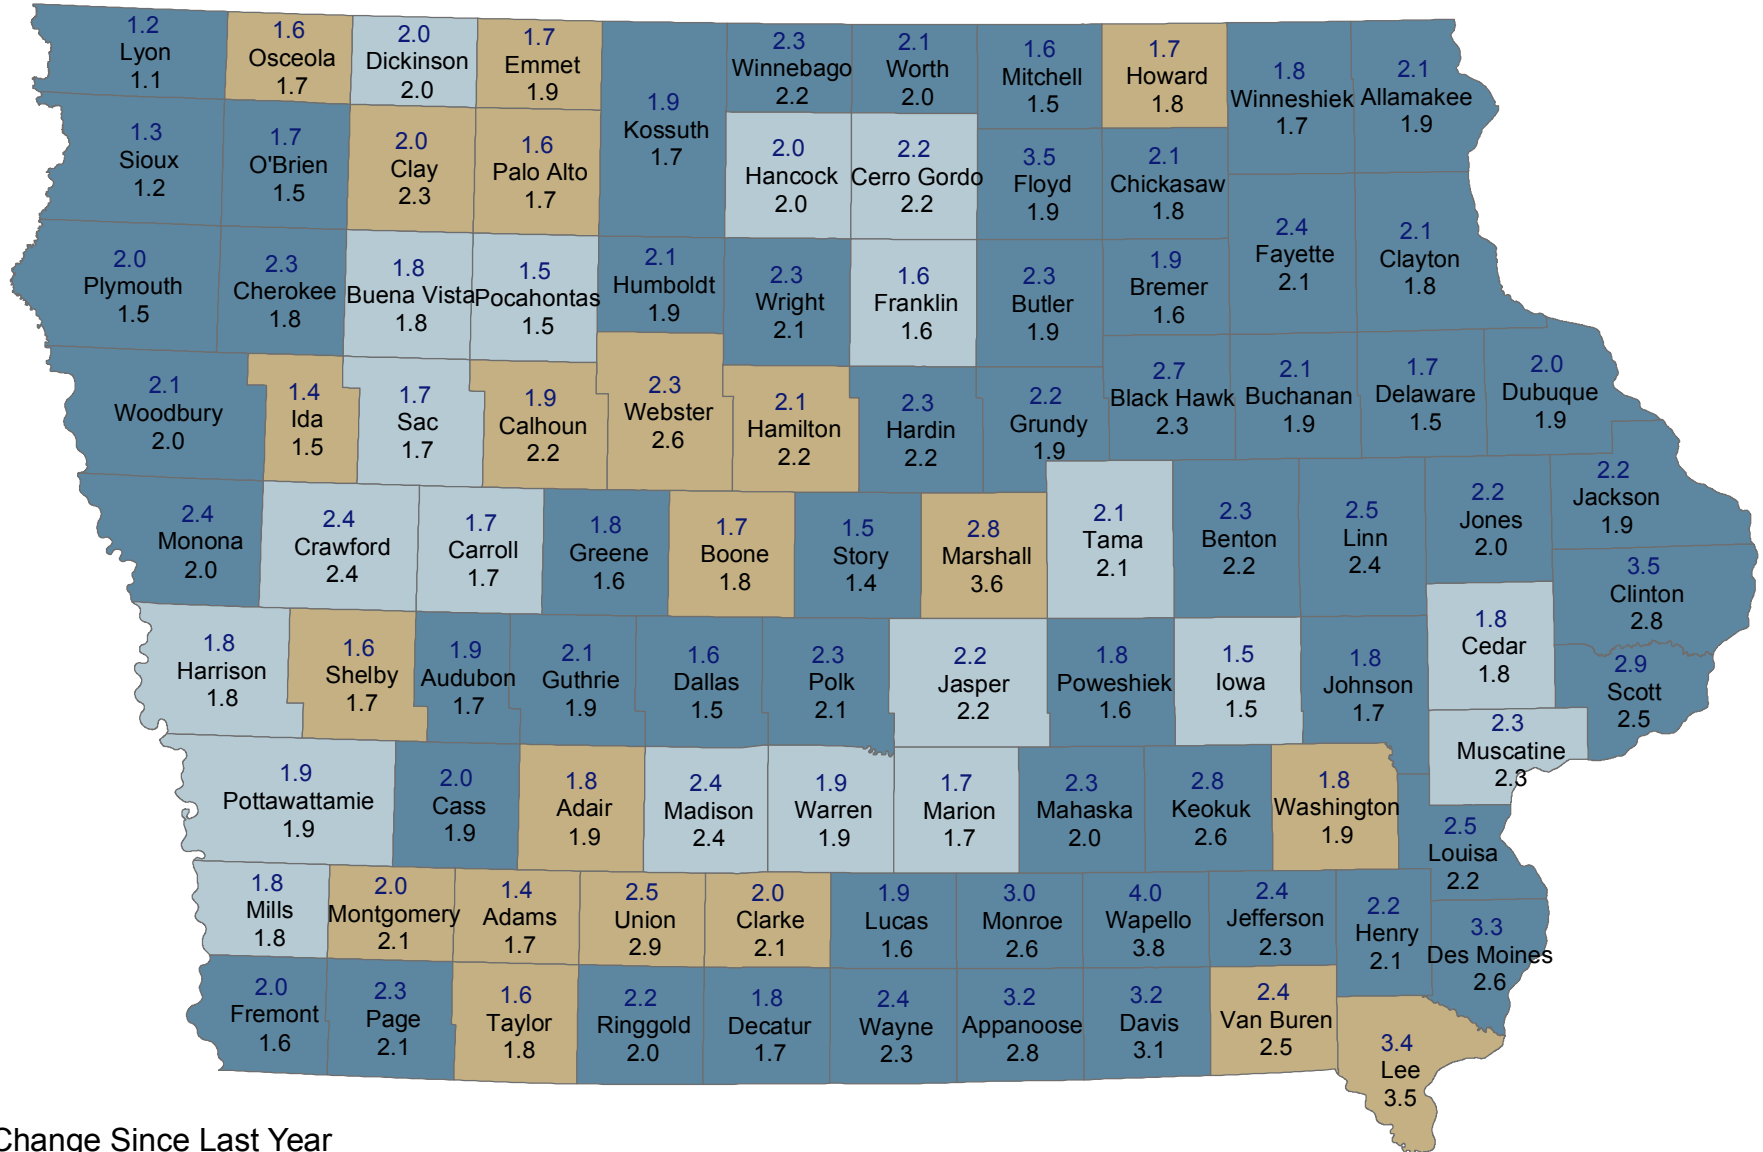

Unemployment Rates for Iowa Counties in September

September 2019 (Rate Above) and September 2018 (Rate Below)

Change Since Last Year